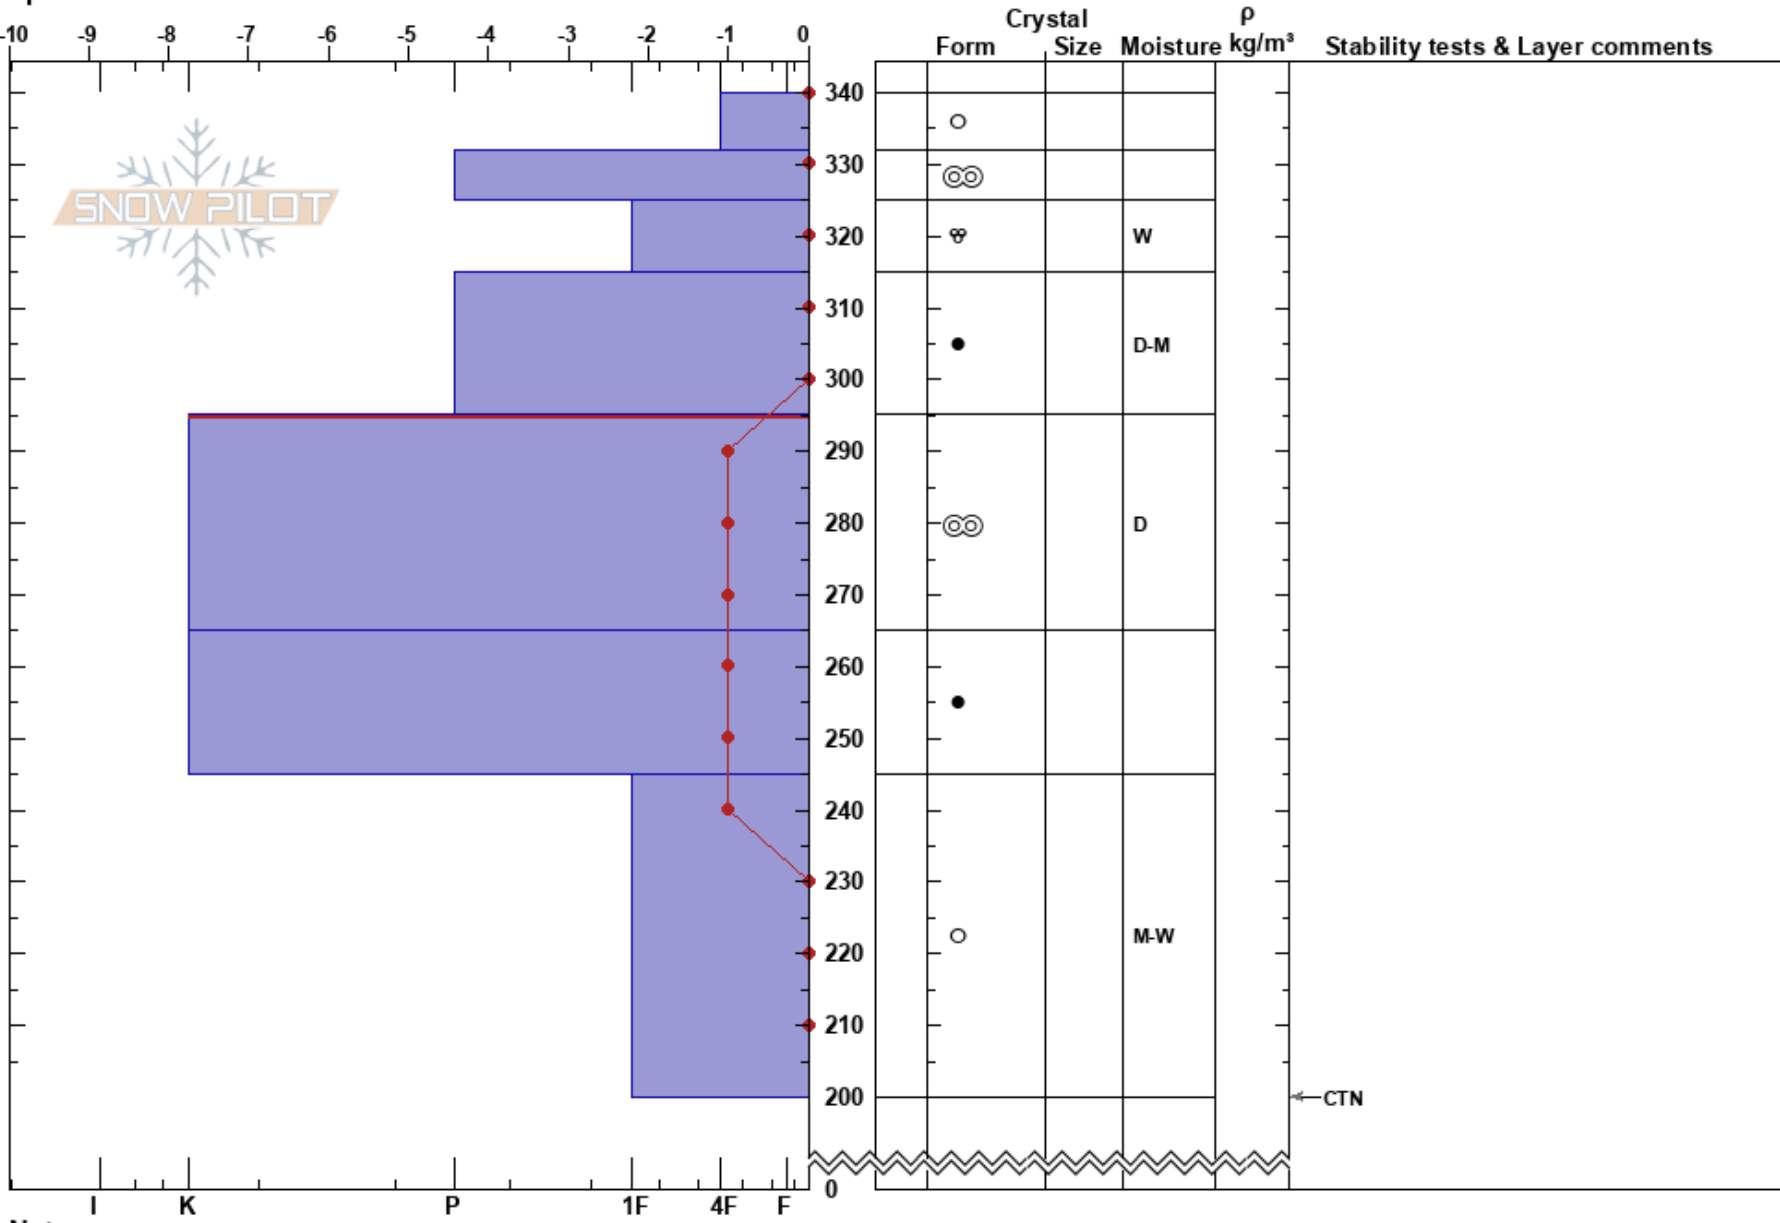

GreenLakes South
 Indian Peaks, Front Rang
 CO
 Elevation: 12100 ft
 Aspect: S
 Specifics:

Ian Fowler
 05/17/2024 - 10:00am
 Co-ord: 13T 446240W 4433857N
 Slope Angle:
 Wind Loading:

Stability:
 Air Temperature:
 Sky Cover:
 Precipitation:
 Wind:

HS:340
 PF:5 295-265cm:Problematic layer
 PS:30

Notes: