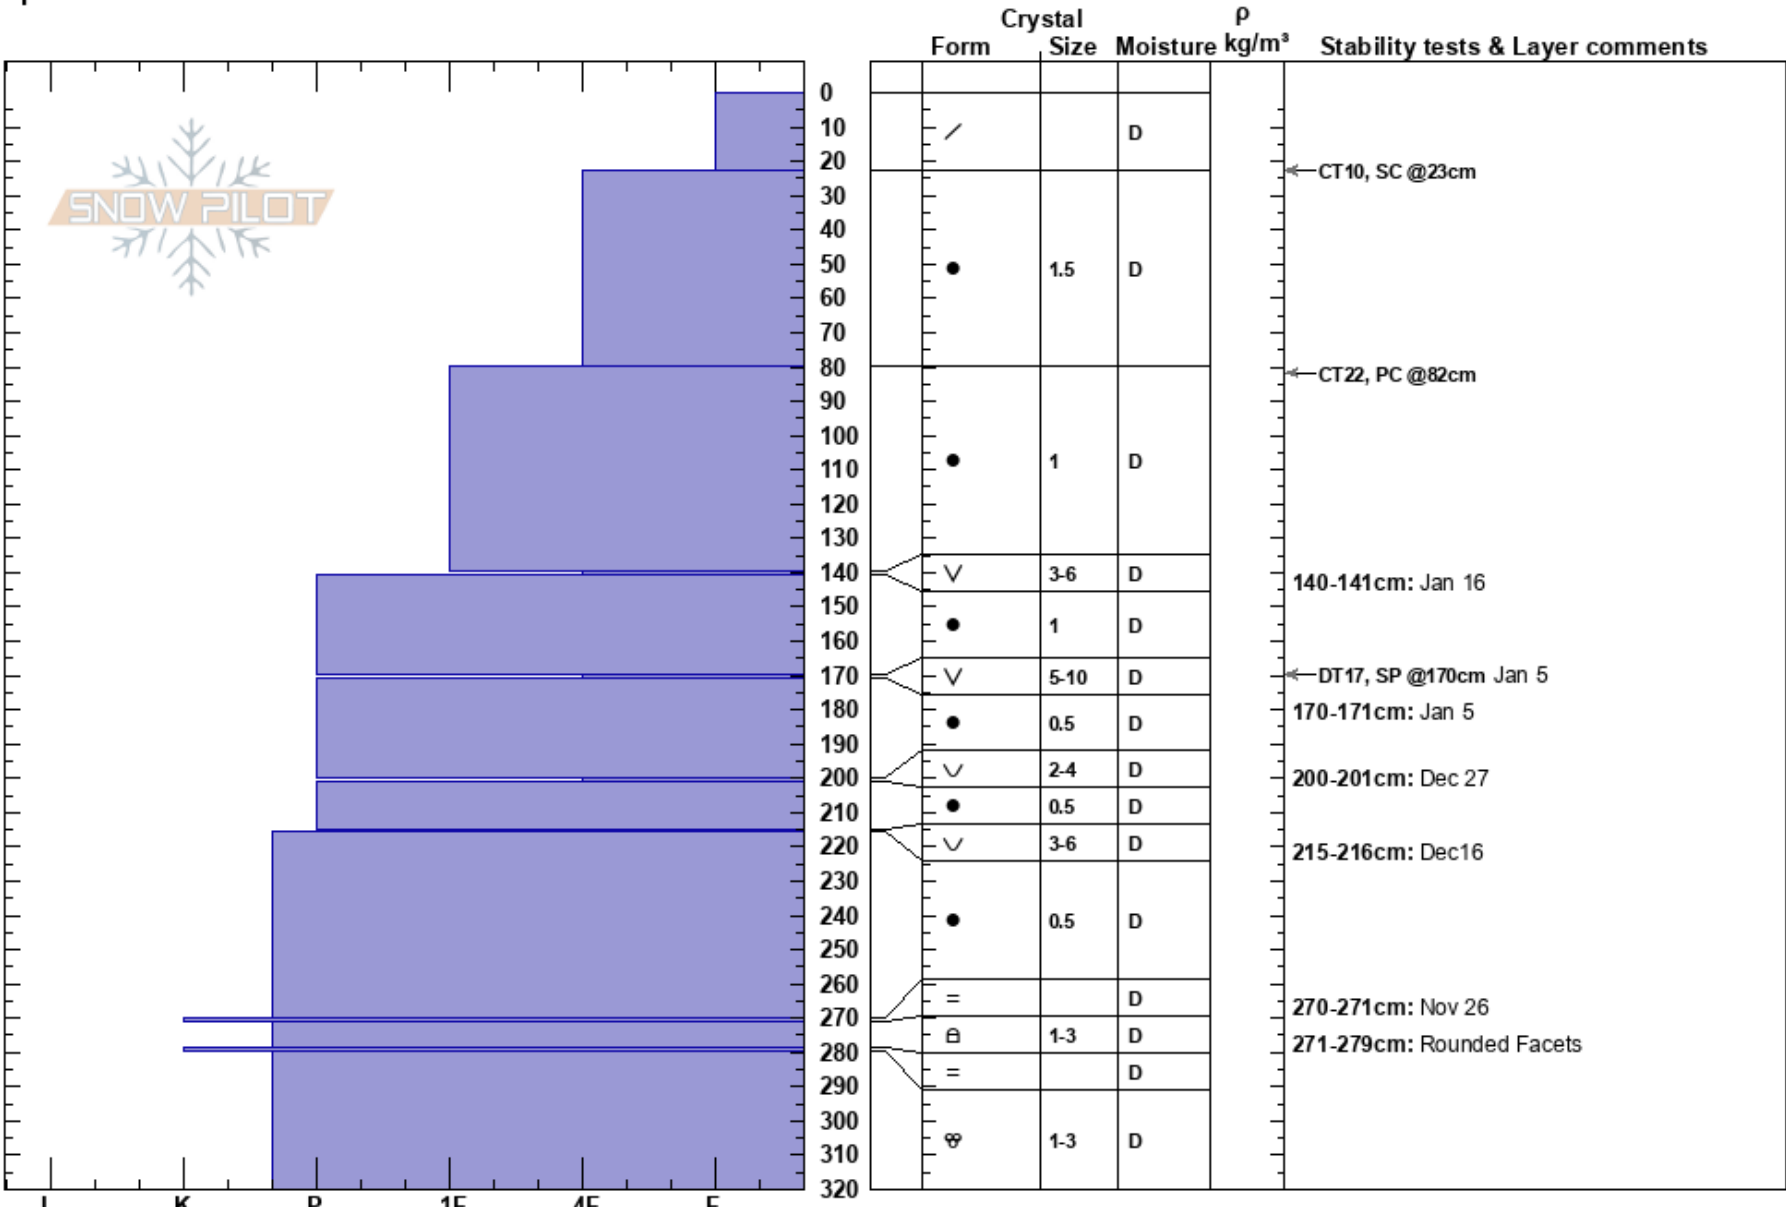

Smugglersrdg  
 Selkirks  
 BC  
 Elevation: 2055 m  
 Aspect: SE  
 Specifics:

Kevin Pollard  
 05/02/2018 - 15:00  
 Co-ord: 11U 486736W 5512848N  
 Slope Angle: 28°  
 Wind Loading:

Stability:  
 Air Temperature: -6°C  
 Sky Cover: OVC  
 Precipitation: S-1  
 Wind: Calm

HS:320  
 Layer Notes:  
 140-141cm: Jan 16  
 170-171cm: Jan 5  
 170-171cm: Problematic layer  
 200-201cm: Dec 27  
 215-216cm: Dec16  
 [ More Layer Comments below ]

Notes: . Additional Layer Comments: 271-270cm: Nov 26; 279-271cm: Rounded Facets;