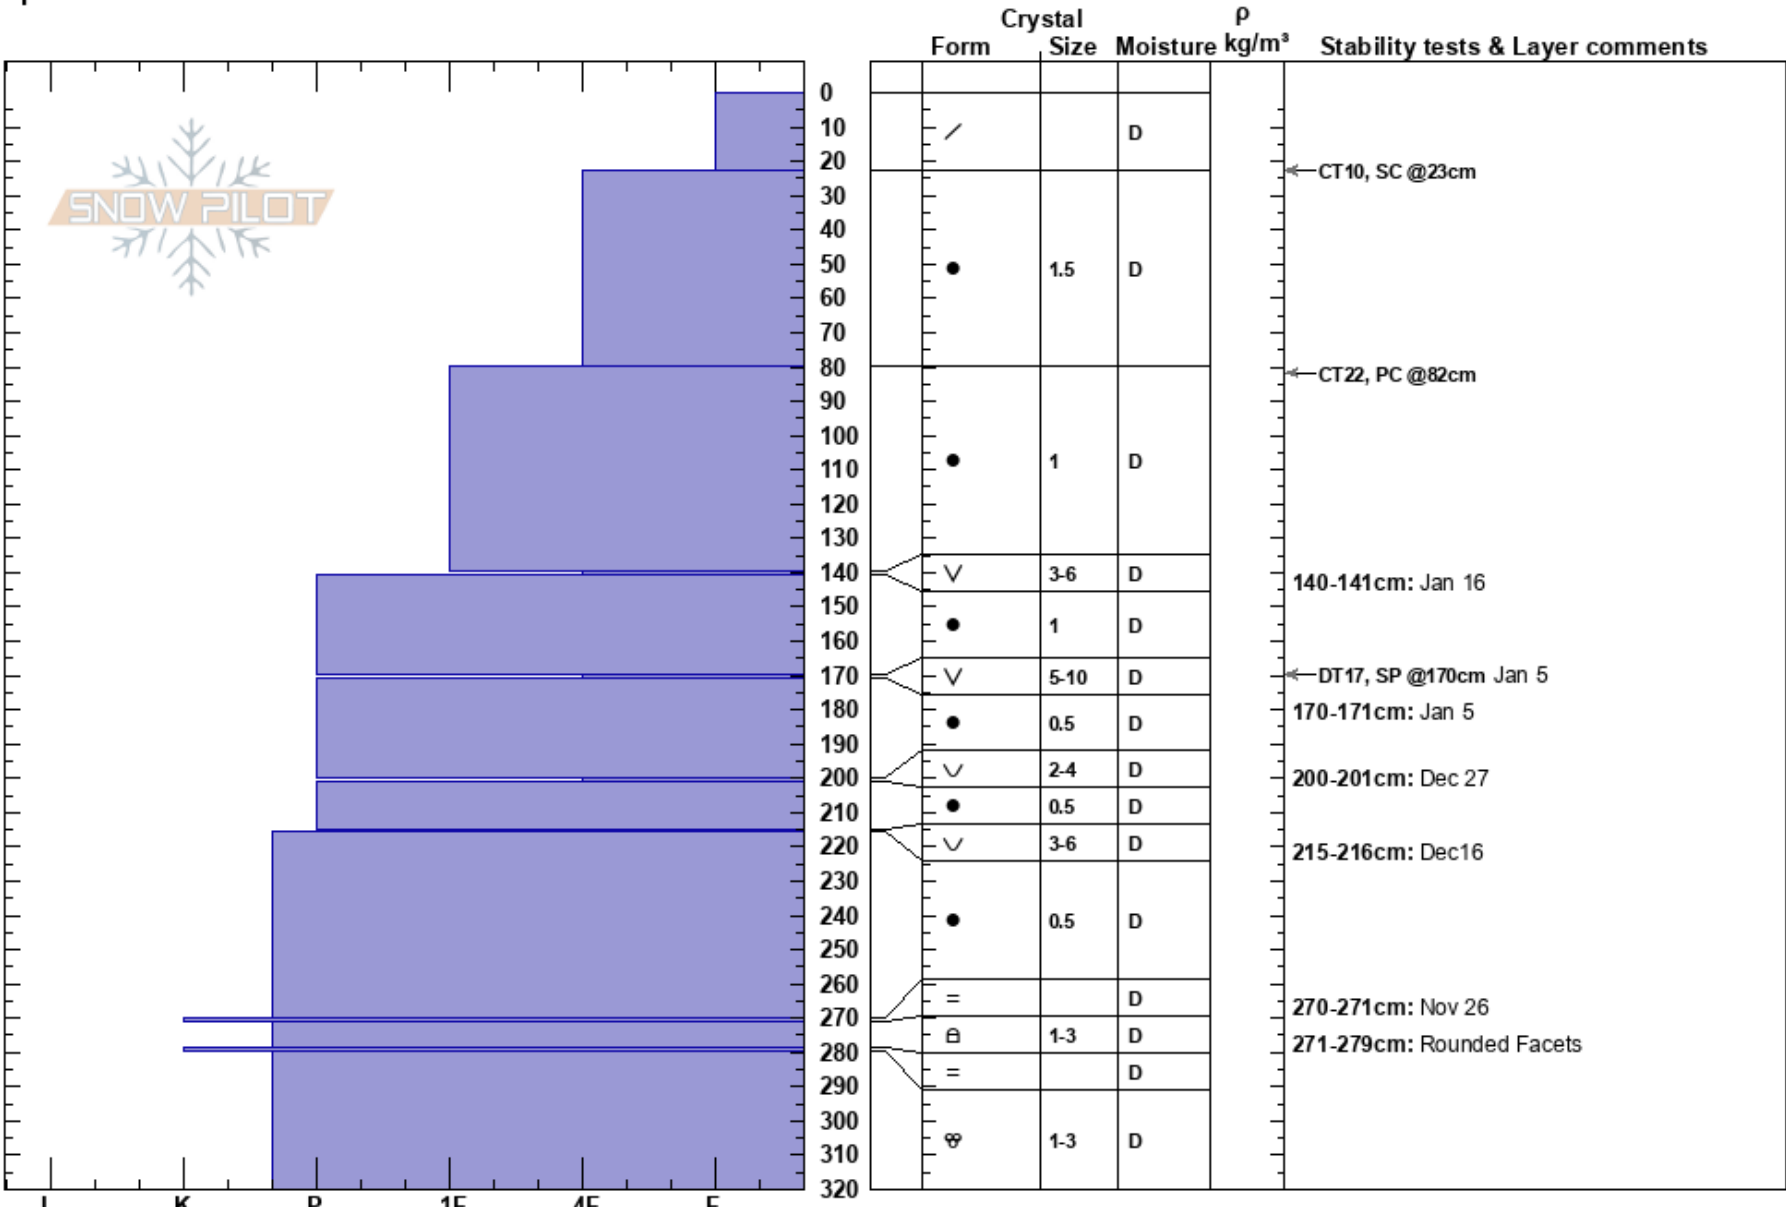

Smugglersrdg
 Selkirks
 BC
 Elevation: 2055 m
 Aspect: SE
 Specifics:

Kevin Pollard
 05/02/2018 - 15:00
 Co-ord: 11U 486736W 5512848N
 Slope Angle: 28°
 Wind Loading:

Stability:
 Air Temperature: -6°C
 Sky Cover: OVC
 Precipitation: S-1
 Wind: Calm

HS:320
 Layer Notes:
 140-141cm: Jan 16
 170-171cm: Jan 5
 170-171cm: Problematic layer
 200-201cm: Dec 27
 215-216cm: Dec16
 [More Layer Comments below]

Notes: . Additional Layer Comments: 271-270cm: Nov 26; 279-271cm: Rounded Facets;