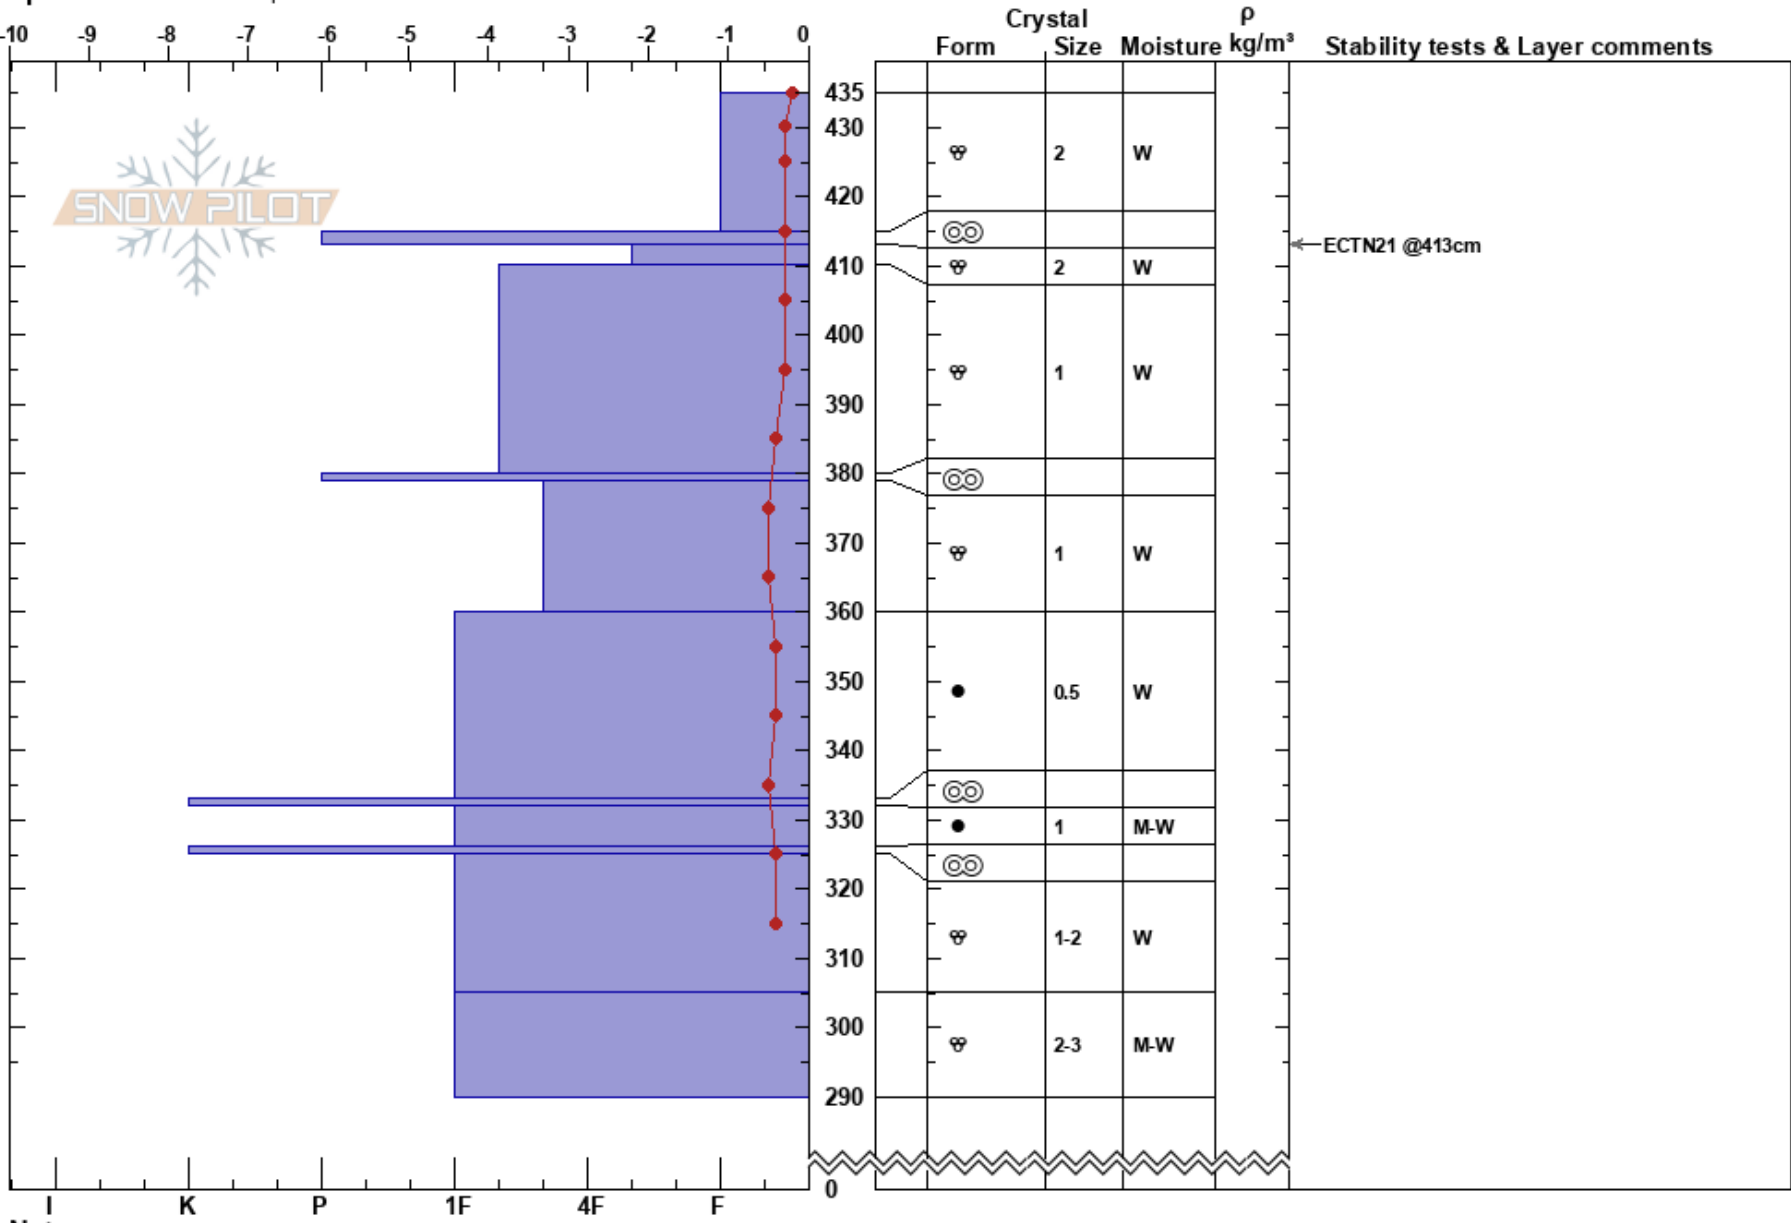

Gordy's Shoulder
 Kenai Mountains
 AK
 Elevation: 1700 ft
 Aspect: 315°
 Specifics: We skied slope

Andrew Schauer
 05/06/2024 - 1:00pm
 Co-ord: 60.79083N, -148.94722W
 Slope Angle: 22°
 Wind Loading: previous

Stability: Fair
 Air Temperature: 4°C
 Sky Cover: BKN
 Precipitation: NO
 Wind: E Light Breeze

HS:435
 PF:20
 PS:5

Layer Notes:

Notes: