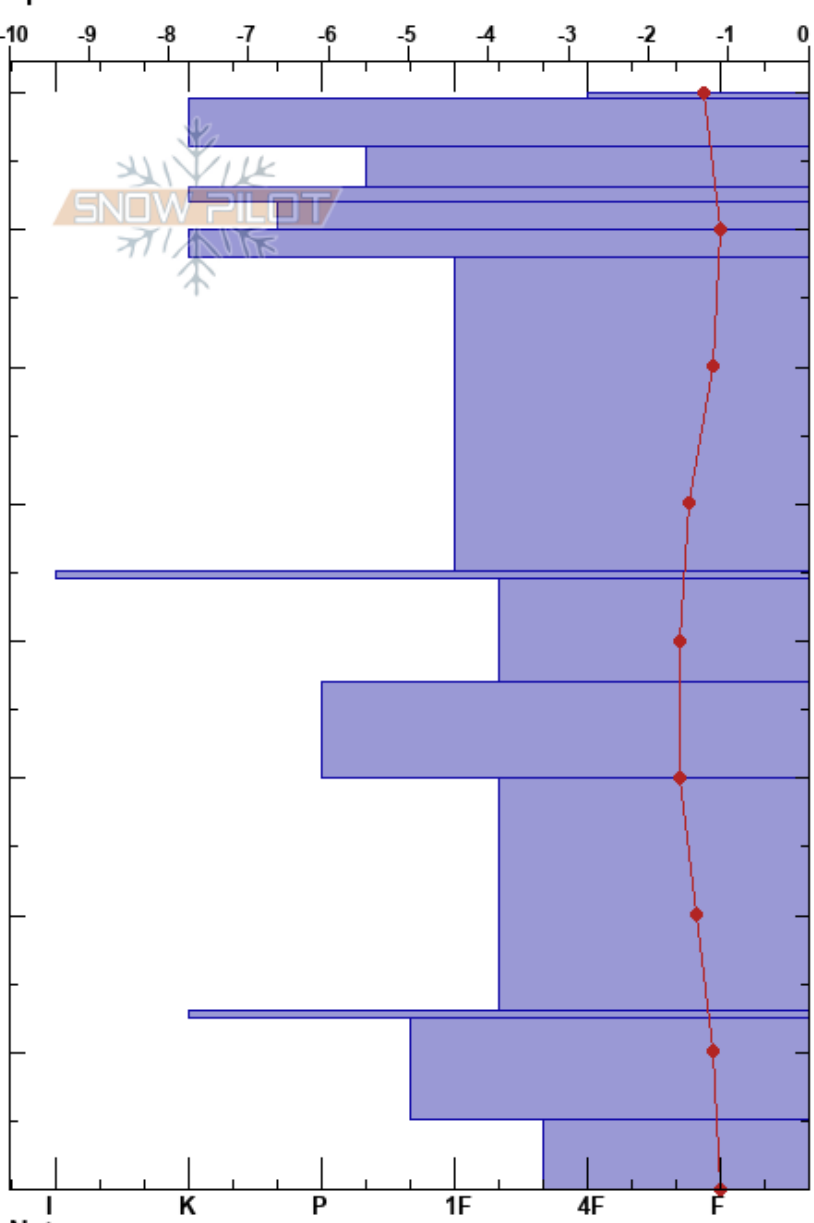

Kukisvumchorr_SkiSPB
 Khibiny mountains
 Russia
Elevation: 788 m
Aspect: E
Specifics:

Aleksey Kvasnikov
 04/05/2024 - 14:25
Co-ord: 67.68008N, 33.68374E
Slope Angle: 26°
Wind Loading:

Stability: HS:80
Air Temperature: -4.2°C PF:2
Sky Cover: OVC
Precipitation: S1
Wind: N Moderate

Layer Notes:

Height (m)	Crystal		Moisture	ρ kg/m ³	Stability tests & Layer comments
	Form	Size			
80	/	0.5-1	D		
	⊙		D		
	/	0.5-1	D		
	⊙		D		
	⊖	1-1.5	D		
	⊙		D		
60					
	●	0.5-1	D		
	■		D		
	□	1-2	D		
	⊖	1	D		
	□	1-2	D		
	⊙		D		
	□	2-3	D		
	^	3-4	D		