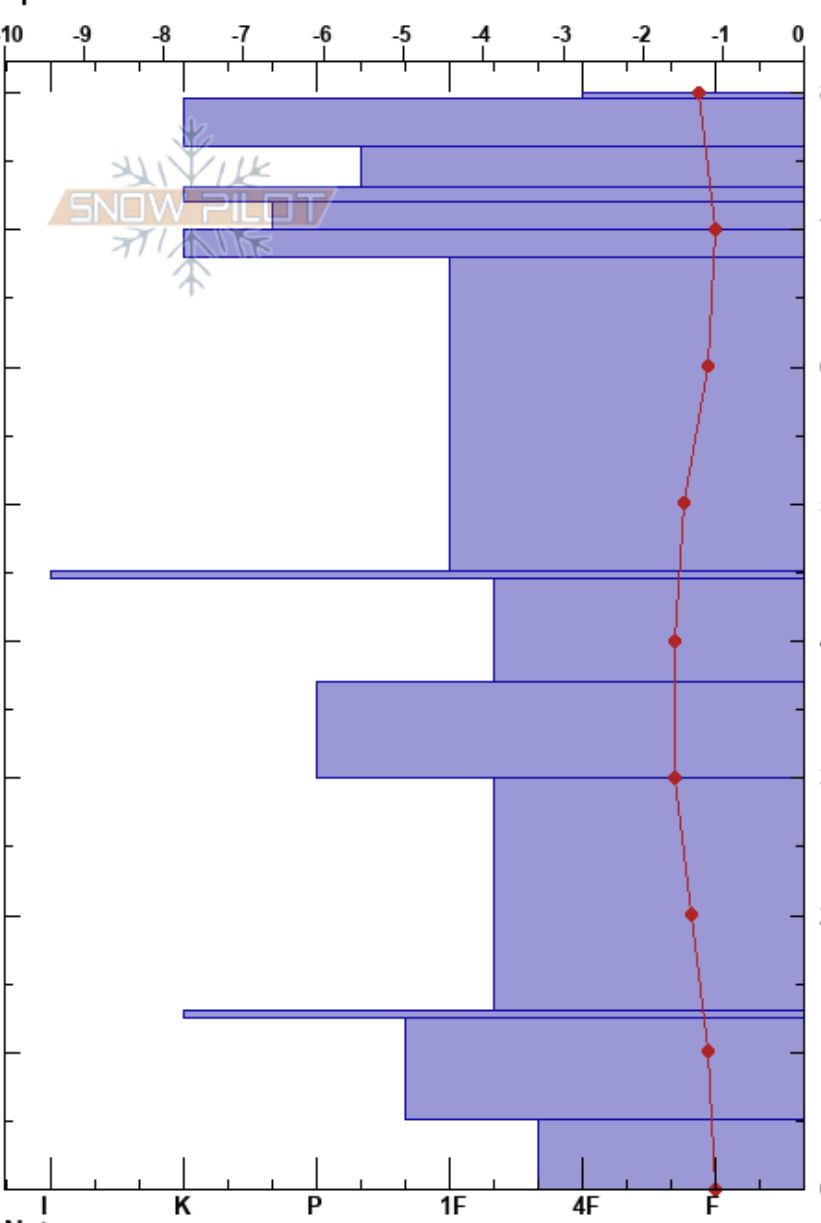

Kukisvumchorr_SkiSPB
 Khibiny mountains
 Russia
Elevation: 788 m
Aspect: E
Specifics:

Aleksey Kvasnikov
 04/05/2024 - 14:25
Co-ord: 67.68008N, 33.68374E
Slope Angle: 26°
Wind Loading:

Stability: HS:80
Air Temperature: -4.2°C **PF:**2
Sky Cover: OVC
Precipitation: S1
Wind: N Moderate

Layer Notes:

Height (cm)	Crystal		Moisture	ρ kg/m³	Stability tests & Layer comments
	Form	Size			
80	/	0.5-1	D		
	⊙		D		
	/	0.5-1	D		
	⊙		D		
	⊖	1-1.5	D		
	⊙		D		
60					
	●	0.5-1	D		
	■		D		
	□	1-2	D		
	⊖	1	D		
	□	1-2	D		
	⊙		D		
	□	2-3	D		
	^	3-4	D		