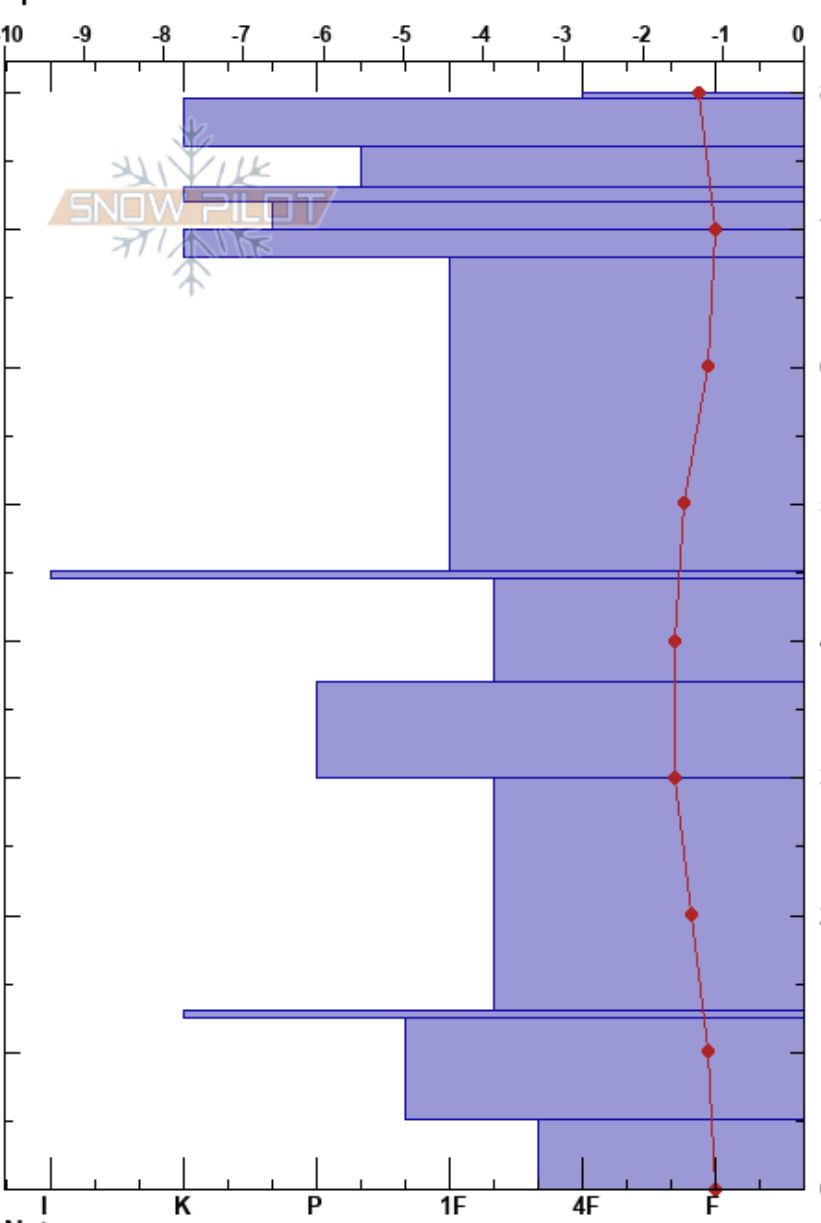

Kukisvumchorr_SkiSPB
 Khibiny mountains
 Russia
Elevation: 788 m
Aspect: E
Specifics:

Aleksey Kvasnikov
 04/05/2024 - 14:25
Co-ord: 67.68008N, 33.68374E
Slope Angle: 26°
Wind Loading:

Stability: HS:80
Air Temperature: -4.2°C **PF:**2
Sky Cover: OVC
Precipitation: S1
Wind: N Moderate

Layer Notes:

Height (cm)	Crystal		Moisture	ρ kg/m ³	Stability tests & Layer comments
	Form	Size			
80	/	0.5-1	D		
	⊙		D		
	/	0.5-1	D		
	⊙		D		
	⊖	1-1.5	D		
	⊙		D		
60	•	0.5-1	D		
	■		D		
	□	1-2	D		
	⊖	1	D		
	□	1-2	D		
	⊙		D		
	□	2-3	D		
	^	3-4	D		