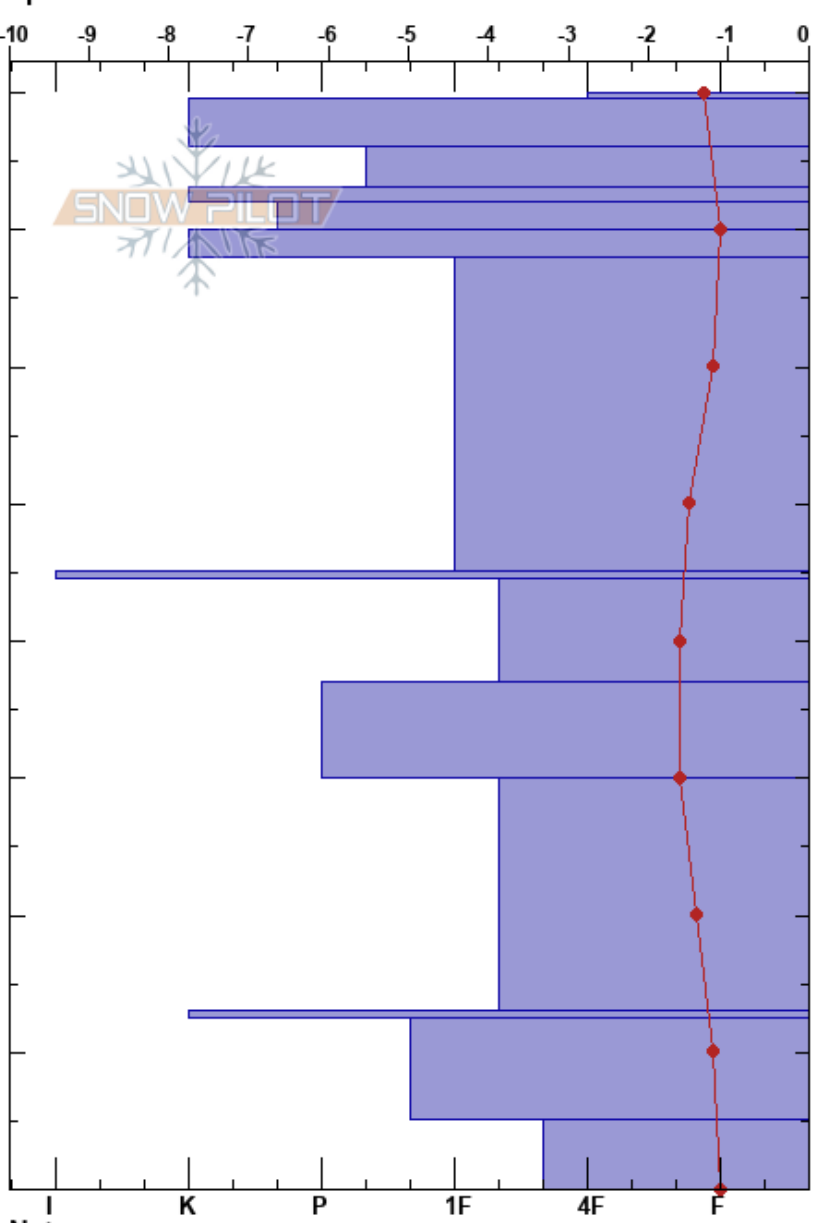

Kukisvumchorr_SkiSPB
 Khibiny mountains
 Russia
Elevation: 788 m
Aspect: E
Specifics:

Aleksey Kvasnikov
 04/05/2024 - 14:25
Co-ord: 67.68008N, 33.68374E
Slope Angle: 26°
Wind Loading:

Stability: **HS:80**
Air Temperature: -4.2°C **PF:2**
Sky Cover: OVC
Precipitation: S1
Wind: N Moderate

Layer Notes:

Height (m)	Crystal		Moisture	ρ kg/m ³	Stability tests & Layer comments
	Form	Size			
80	/	0.5-1	D		
	⊙		D		
	/	0.5-1	D		
	⊙		D		
	⊖	1-1.5	D		
	⊙		D		
60					
	●	0.5-1	D		
	■		D		
	□	1-2	D		
	⊖	1	D		
	□	1-2	D		
	⊙		D		
	□	2-3	D		
	^	3-4	D		