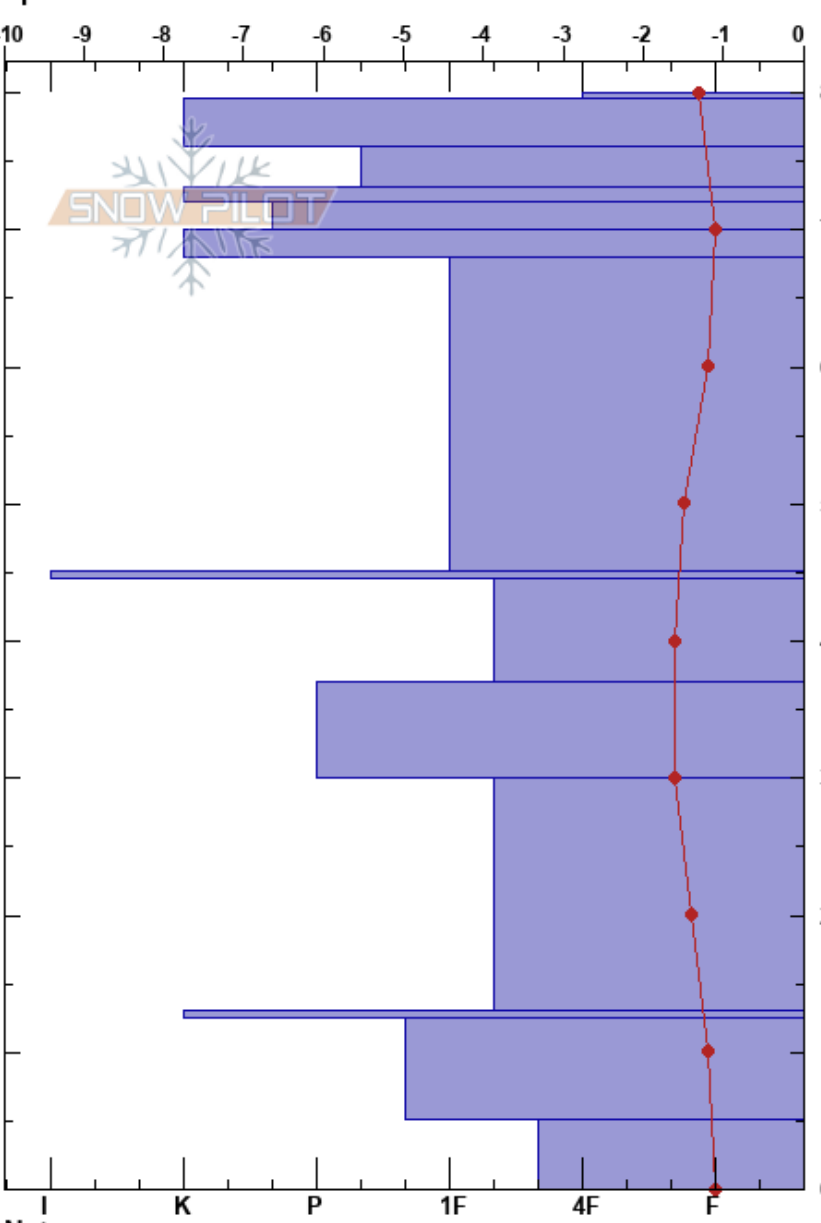

Kukisvumchorr_SkiSPB
 Khibiny mountains
 Russia
Elevation: 788 m
Aspect: E
Specifics:

Aleksey Kvasnikov
 04/05/2024 - 14:25
Co-ord: 67.68008N, 33.68374E
Slope Angle: 26°
Wind Loading:

Stability: HS:80
Air Temperature: -4.2°C **PF:**2
Sky Cover: OVC
Precipitation: S1
Wind: N Moderate

Layer Notes:

Layer	Crystal		Moisture	ρ kg/m ³	Stability tests & Layer comments
	Form	Size			
80	/	0.5-1	D		
	⊙		D		
	/	0.5-1	D		
	⊙		D		
	⊖	1-1.5	D		
	⊙		D		
60	•	0.5-1	D		
	■		D		
	□	1-2	D		
	⊖	1	D		
	□	1-2	D		
	⊙		D		
	□	2-3	D		
	^	3-4	D		