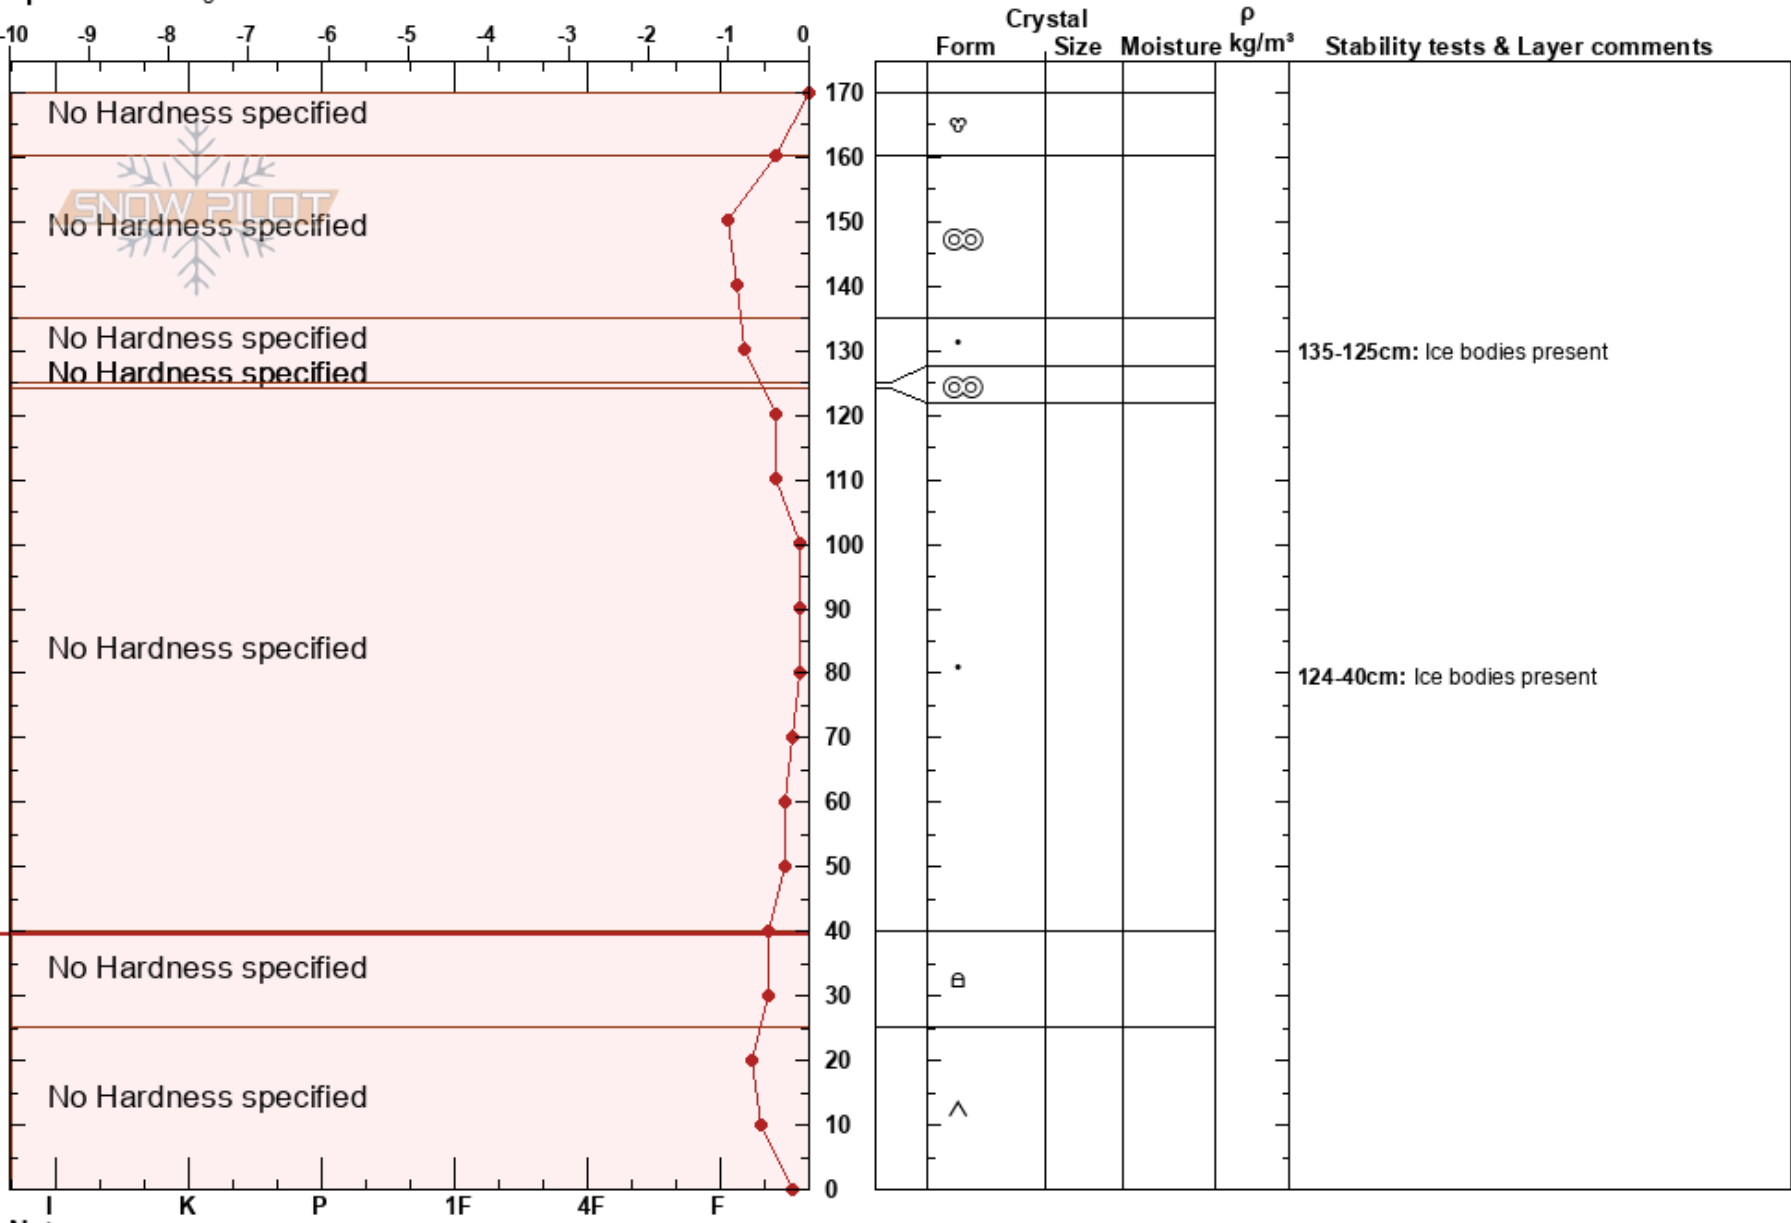

Boba Lewy
 Arapahoe Basin Ski Area
 CO
 Elevation: 11255 ft
 Aspect: NW
 Specifics: Pit dug in a Ski Area

Keaghan Dunn-Rhodes
 05/03/2024 - 1:23pm
 Co-ord: 39.63686N, -105.87907W
 Slope Angle: 40°
 Wind Loading:

Stability:
 Air Temperature:
 Sky Cover: SCT
 Precipitation: NO
 Wind: W Moderate

HS:170
 PF:23
 135-125cm: Ice bodies present
 124-40cm: Ice bodies present
 40-25cm: Problematic layer

Notes: Pit dug in terrain that has been closed for the season.