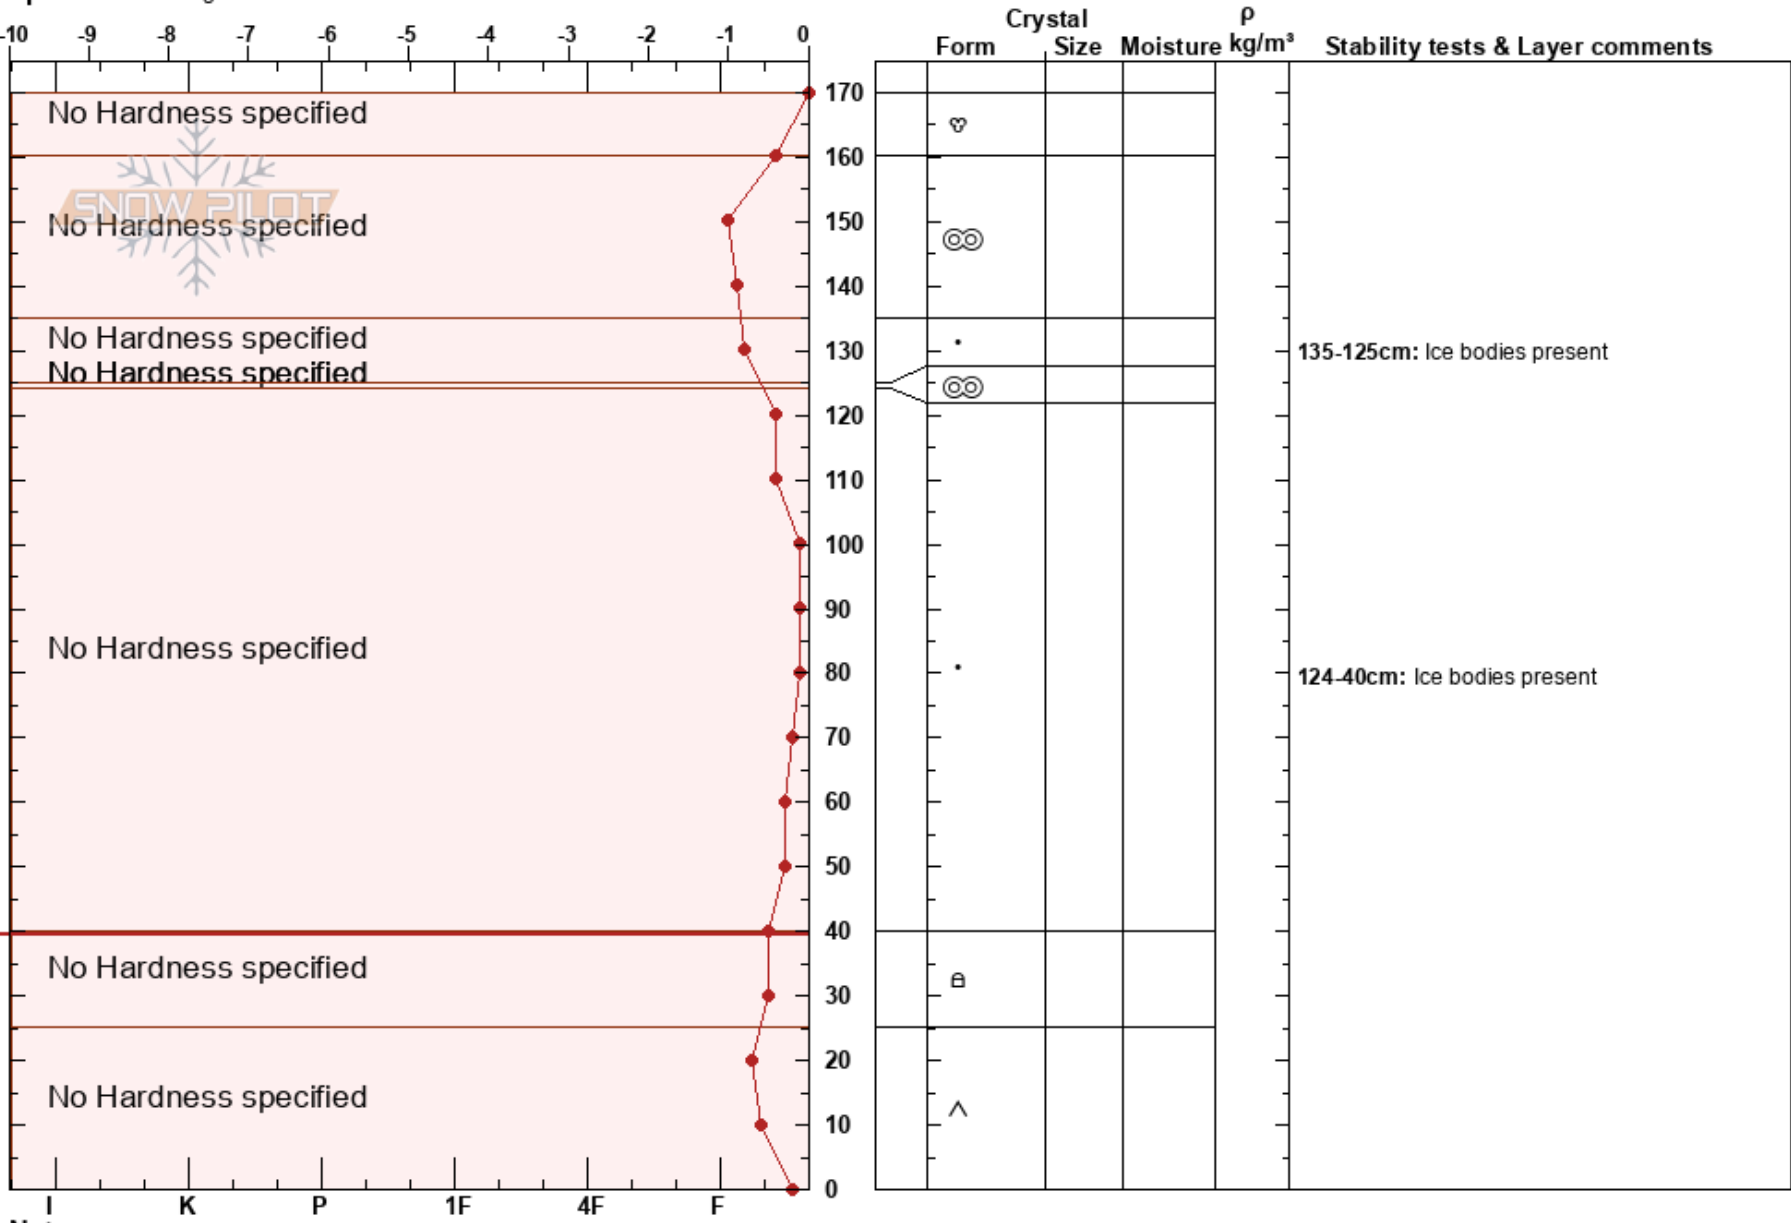

Boba Lewy  
 Arapahoe Basin Ski Area  
 CO  
**Elevation:** 11255 ft  
**Aspect:** NW  
**Specifics:** Pit dug in a Ski Area

Keaghan Dunn-Rhodes  
 05/03/2024 - 1:23pm  
**Co-ord:** 39.63686N, -105.87907W  
**Slope Angle:** 40°  
**Wind Loading:**

**Stability:**  
**Air Temperature:**  
**Sky Cover:** SCT  
**Precipitation:** NO  
**Wind:** W Moderate

**HS:**170  
**PF:**23  
 135-125cm: Ice bodies present  
 124-40cm: Ice bodies present  
 40-25cm: Problematic layer

**Notes:** Pit dug in terrain that has been closed for the season.