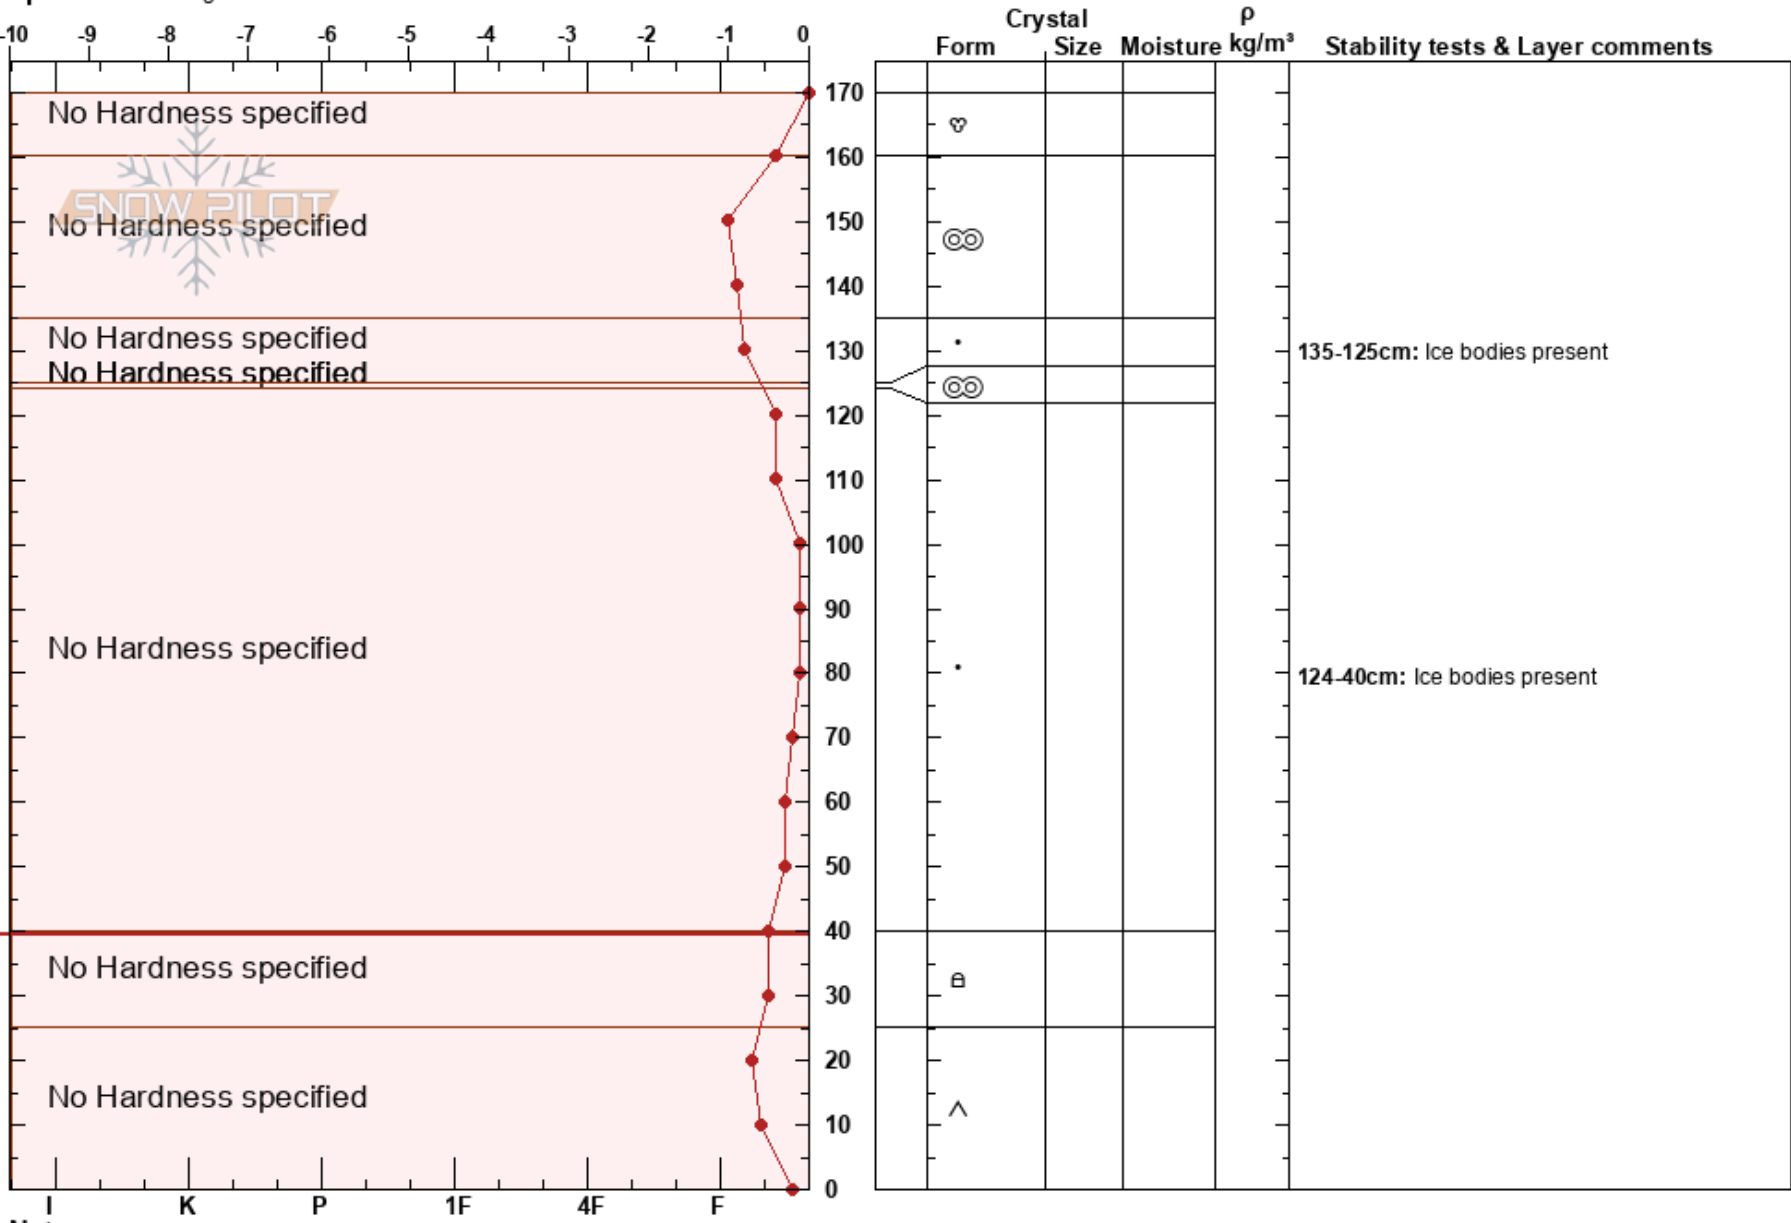

Boba Lewy
 Arapahoe Basin Ski Area
 CO
Elevation: 11255 ft
Aspect: NW
Specifics: Pit dug in a Ski Area

Keaghan Dunn-Rhodes
 05/03/2024 - 1:23pm
Co-ord: 39.63686N, -105.87907W
Slope Angle: 40°
Wind Loading:

Stability:
Air Temperature:
Sky Cover: SCT
Precipitation: NO
Wind: W Moderate

HS:170
PF:23
 135-125cm: Ice bodies present
 124-40cm: Ice bodies present
 40-25cm: Problematic layer

Notes: Pit dug in terrain that has been closed for the season.