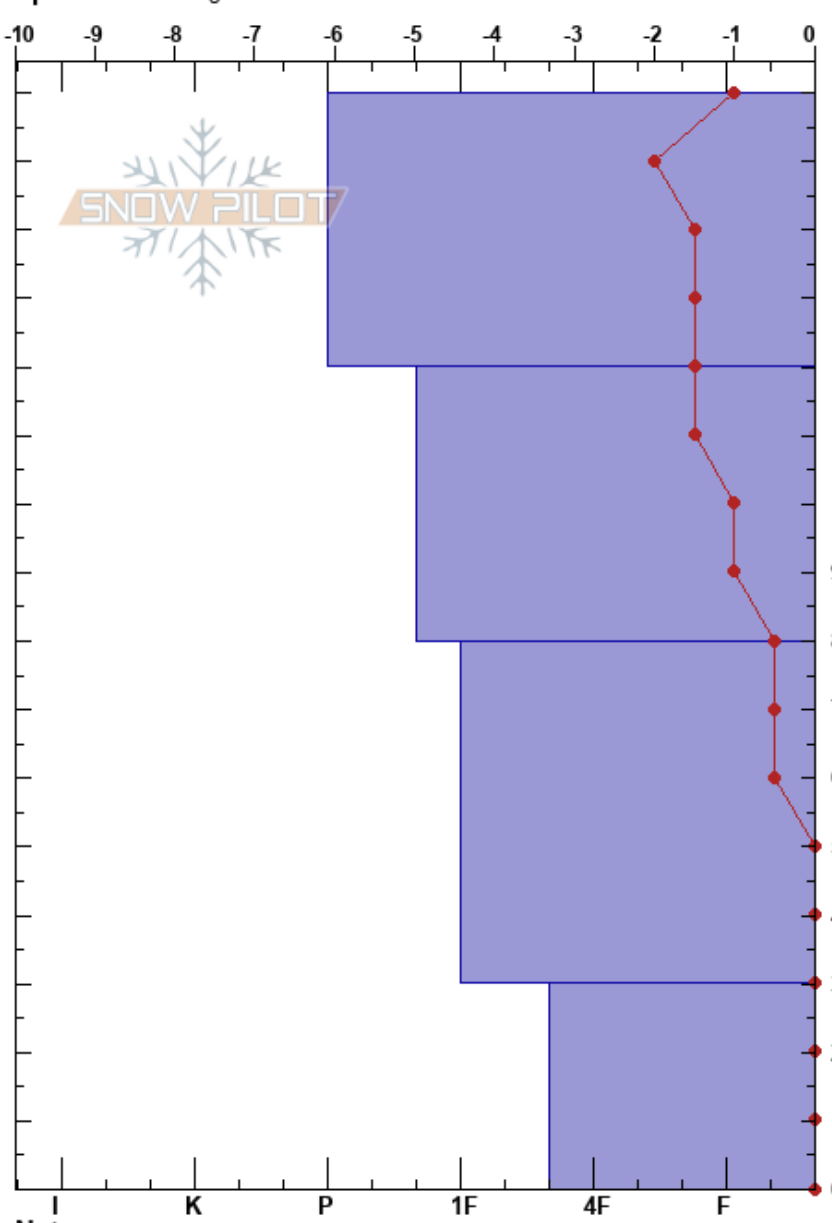

Lower 1st Alley
 Arapahoe Basin Ski Area
 CO
Elevation: 11380 ft
Aspect: N
Specifics: Pit dug in a Ski Area

Warren Hanson
 05/03/2024 - 1:00pm
Co-ord: 39.63562N, -105.87793W
Slope Angle: 33°
Wind Loading: no

Stability:
Air Temperature: 2°C
Sky Cover: SCT
Precipitation: NO
Wind: SW Moderate

HS: 160
PF: 0
PS: 0
Layer Notes:
 120-80cm: Ice bodies
 80-30cm: Ice bodies
 30-0cm: Ice bodies present
 30-0cm: Problematic layer

Form	Crystal		Moisture	ρ kg/m ³	Stability tests & Layer comments
	Size				
⊙(⊙)	1.5-2.5				
●(⊙)	1-2				120-80cm: Ice bodies
●(⊙)	1-2.5				80-30cm: Ice bodies
^	4.4.5				30-0cm: Ice bodies present

Notes: