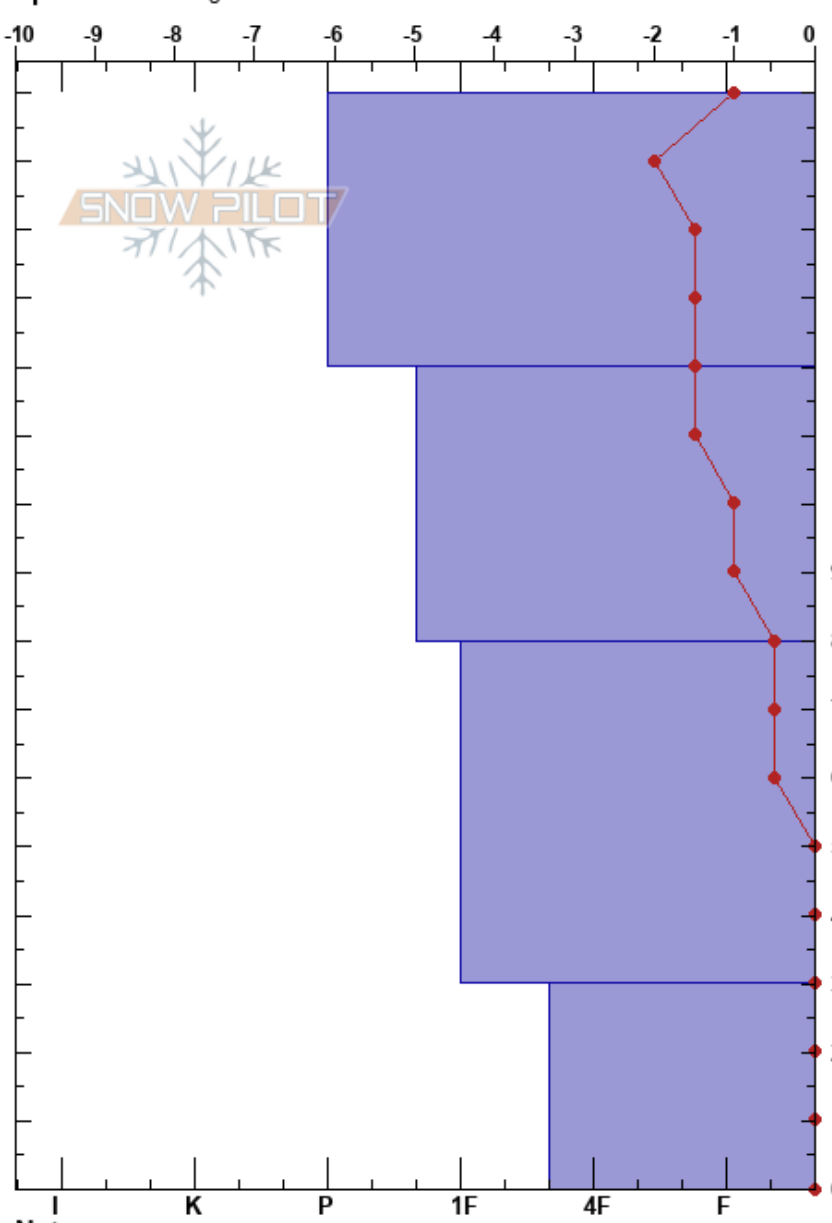

Lower 1st Alley  
 Arapahoe Basin Ski Area  
 CO  
**Elevation:** 11380 ft  
**Aspect:** N  
**Specifics:** Pit dug in a Ski Area

Warren Hanson  
 05/03/2024 - 1:00pm  
**Co-ord:** 39.63562N, -105.87793W  
**Slope Angle:** 33°  
**Wind Loading:** no

**Stability:**  
**Air Temperature:** 2°C  
**Sky Cover:** SCT  
**Precipitation:** NO  
**Wind:** SW Moderate

**HS:** 160  
**PF:** 0  
**PS:** 0  
**Layer Notes:**  
 120-80cm: Ice bodies  
 80-30cm: Ice bodies  
 30-0cm: Ice bodies present  
 30-0cm: Problematic layer

Form	Crystal Size	Moisture	$\rho$ kg/m <sup>3</sup>	Stability tests & Layer comments
⊙(⊙)	1.5-2.5			
●(⊙)	1-2			120-80cm: Ice bodies
●(⊙)	1-2.5			80-30cm: Ice bodies
^	44.5			30-0cm: Ice bodies present