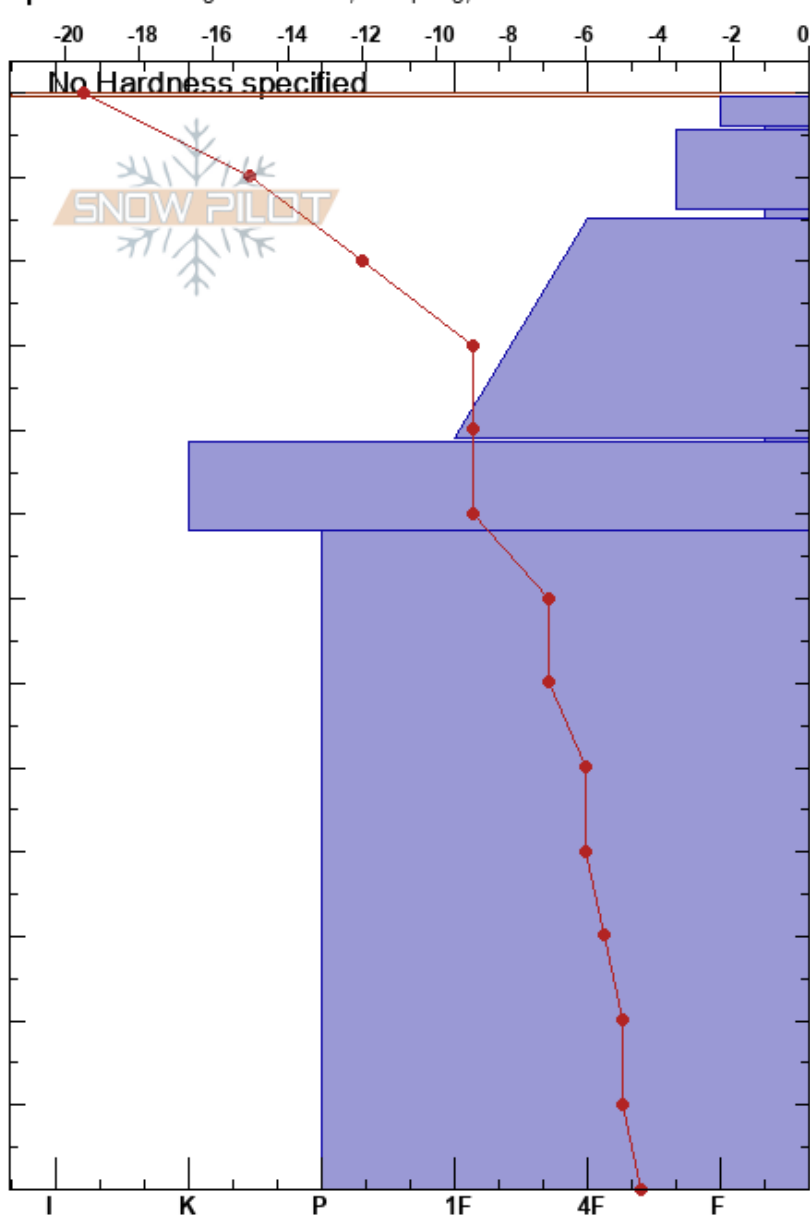

Pad's Birthday
 Chugach Range
 AK
 Elevation: 2700 ft
 Aspect: 170°

Sean Fallon
 02/03/2018 - 12:50pm
 Co-ord: 60.96289N, -149.06812W
 Slope Angle: 29°
 Wind Loading: previous

Stability: **HS:130**
 Air Temperature: -7.5°C PS: 25 89-88.5cm: Problematic layer
 Sky Cover: CLR
 Precipitation: NO
 Wind: SE Calm

Specifics: Pit dug in a Ski Area; Collapsing, localized

Form	Crystal		ρ kg/m ³	Stability tests & Layer comments
	Size	Moisture		
☐	0.5	D		
☐	1	D		
☐	1	D		
☐	1	D		
∇	4	D		
∇	1	D		
∇ (☐)	2-1	D		← PST87/100 (End) @89cm ← CT28, Q2 @89cm ← CT30, Q2 @89cm
☉☉	3	D		
•	1	D		
				← ECTX