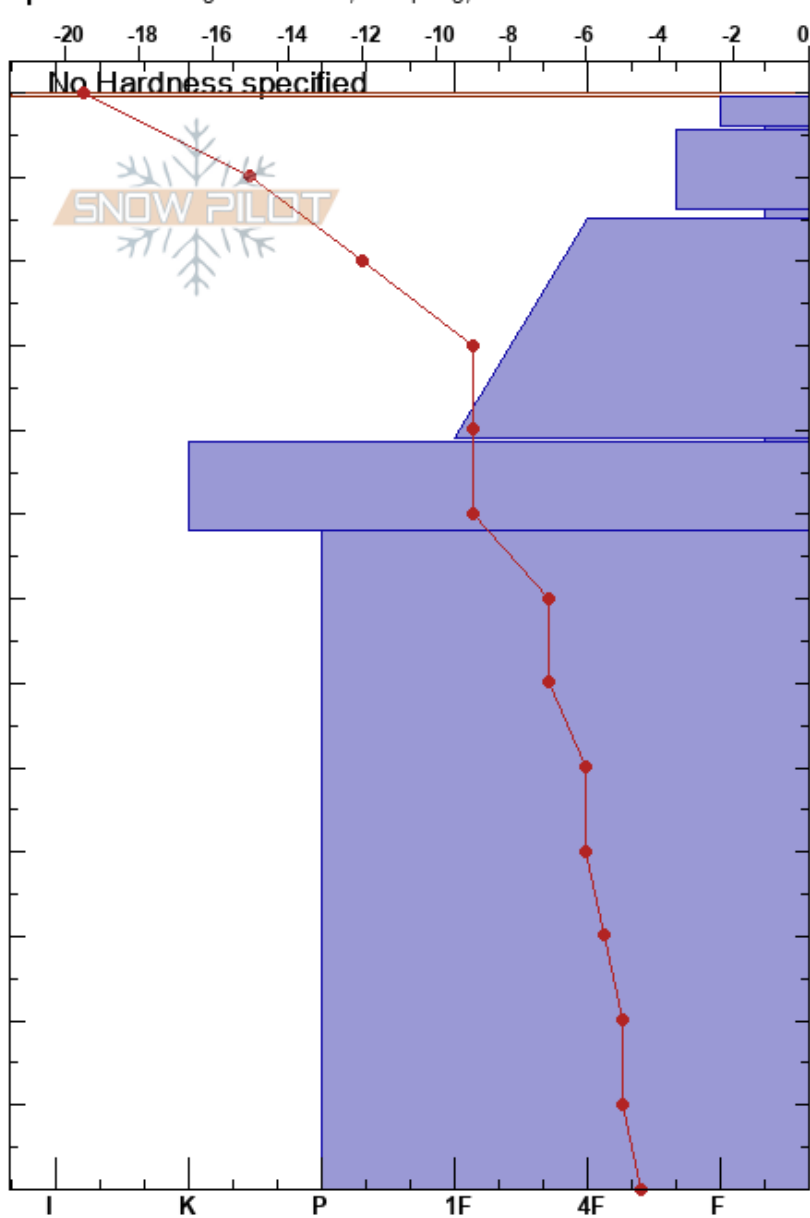

Pad's Birthday
 Chugach Range
 AK
 Elevation: 2700 ft
 Aspect: 170°

Sean Fallon
 02/03/2018 - 12:50pm
 Co-ord: 60.96289N, -149.06812W
 Slope Angle: 29°
 Wind Loading: previous

Stability: **HS:130**
 Air Temperature: -7.5°C PS: 25 89-88.5cm: Problematic layer
 Sky Cover: CLR
 Precipitation: NO
 Wind: SE Calm

Specifics: Pit dug in a Ski Area; Collapsing, localized

Depth (cm)	Crystal		Moisture	ρ kg/m ³	Stability tests & Layer comments
	Form	Size			
130	☐	0.5	D		
125	☐	1	D		
120	☐	1	D		
115	☐	1	D		
110	V	4	D		
105	/	1	D		
90	V (☐)	2-1	D		← PST87/100 (End) @89cm
80	☉☉	3	D		← CT28, Q2 @89cm ← CT30, Q2 @89cm
40	•	1	D		
0					← ECTX