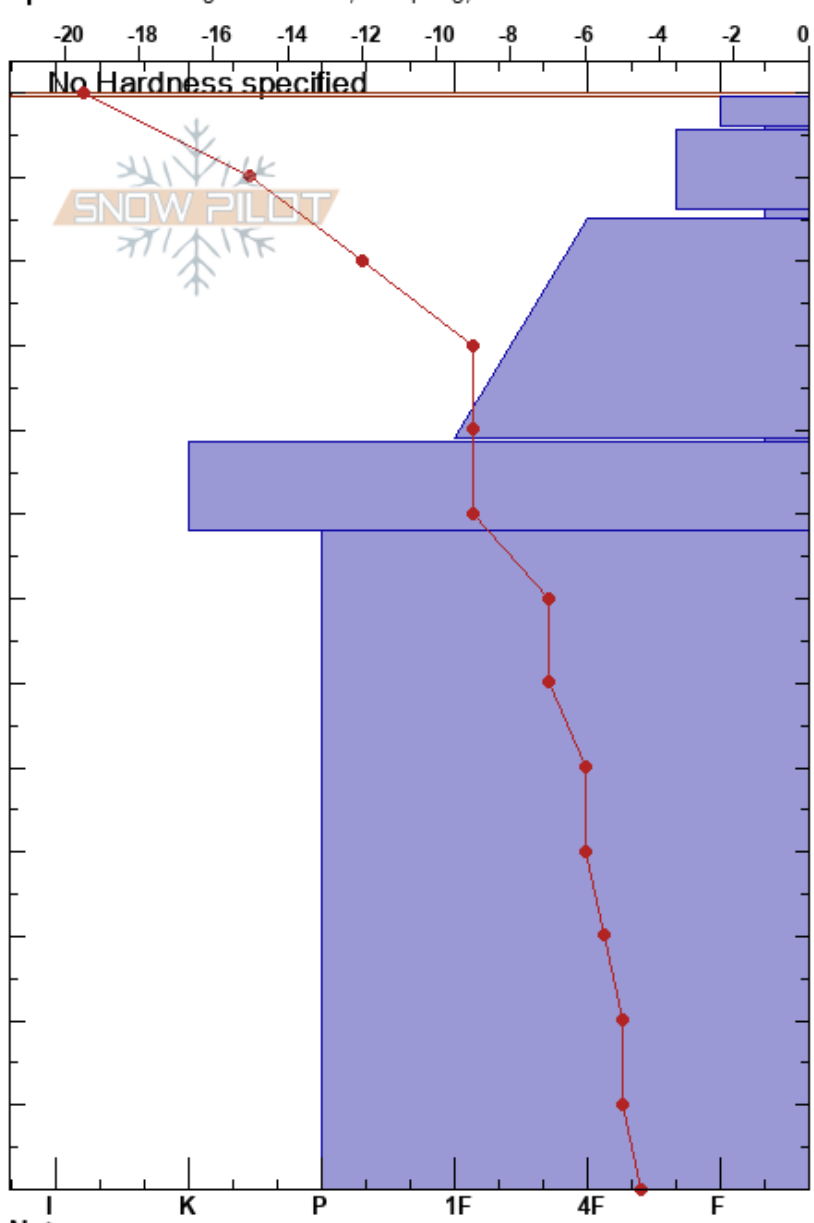

Pad's Birthday
 Chugach Range
 AK
 Elevation: 2700 ft
 Aspect: 170°

Sean Fallon
 02/03/2018 - 12:50pm
 Co-ord: 60.96289N, -149.06812W
 Slope Angle: 29°
 Wind Loading: previous

Stability: **HS:130**
 Air Temperature: -7.5°C PS: 25 89-88.5cm: Problematic layer
 Sky Cover: CLR
 Precipitation: NO
 Wind: SE Calm

Specifics: Pit dug in a Ski Area; Collapsing, localized

Form	Crystal		Moisture	ρ kg/m ³	Stability tests & Layer comments
	Size				
☐	0.5		D		
☐	1		D		
☐	1		D		
☐	1		D		
V	4		D		
/	1		D		
V (☐)	2-1		D		← PST87/100 (End) @89cm
☉☉	3		D		← CT28, Q2 @89cm ← CT30, Q2 @89cm
•	1		D		
					← ECTX