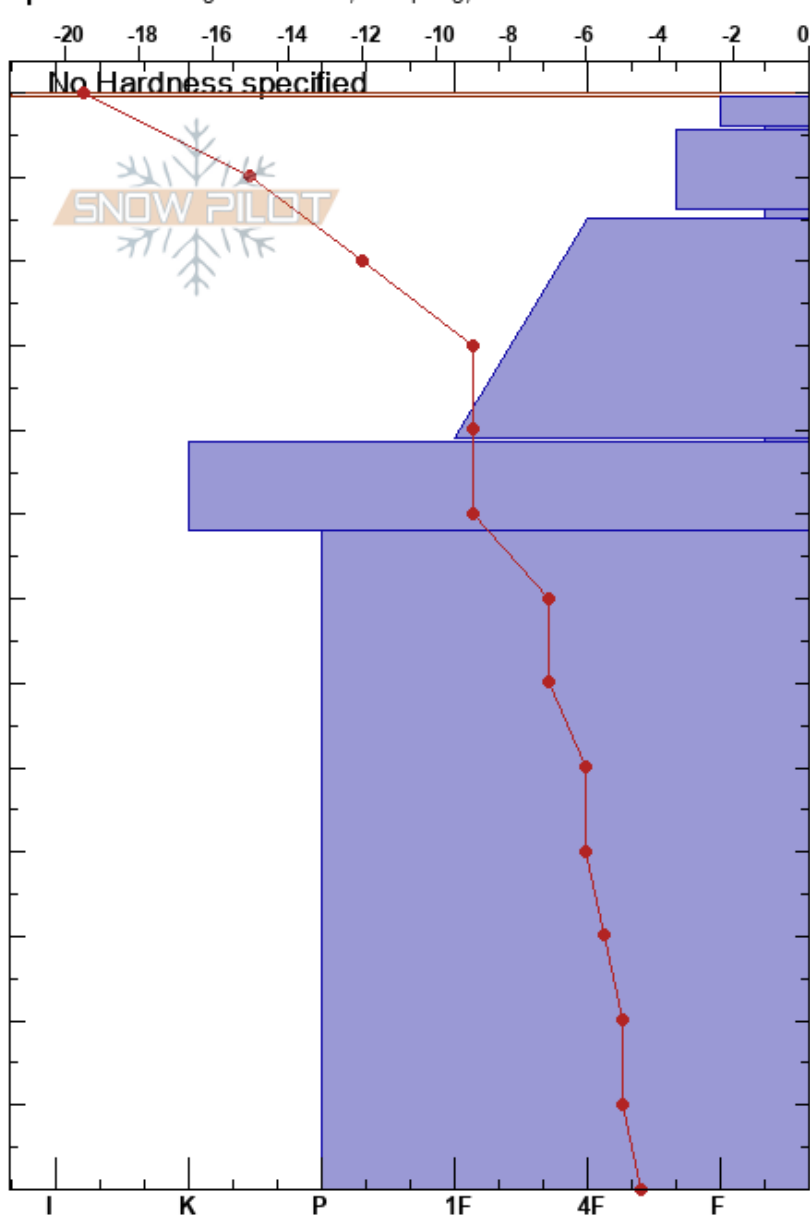

Pad's Birthday  
 Chugach Range  
 AK  
 Elevation: 2700 ft  
 Aspect: 170°

Sean Fallon  
 02/03/2018 - 12:50pm  
 Co-ord: 60.96289N, -149.06812W  
 Slope Angle: 29°  
 Wind Loading: previous

Stability: **HS:130**  
 Air Temperature: -7.5°C PS: 25 89-88.5cm: Problematic layer  
 Sky Cover: CLR  
 Precipitation: NO  
 Wind: SE Calm

Specifics: Pit dug in a Ski Area; Collapsing, localized

Form	Crystal		$\rho$ kg/m <sup>3</sup>	Stability tests & Layer comments
	Size	Moisture		
☐	0.5	D		
☐	1	D		
☐	1	D		
☐	1	D		
V	4	D		
/	1	D		
V (☐)	2-1	D		← PST87/100 (End) @89cm
☉☉	3	D		← CT28, Q2 @89cm ← CT30, Q2 @89cm
•	1	D		
				← ECTX