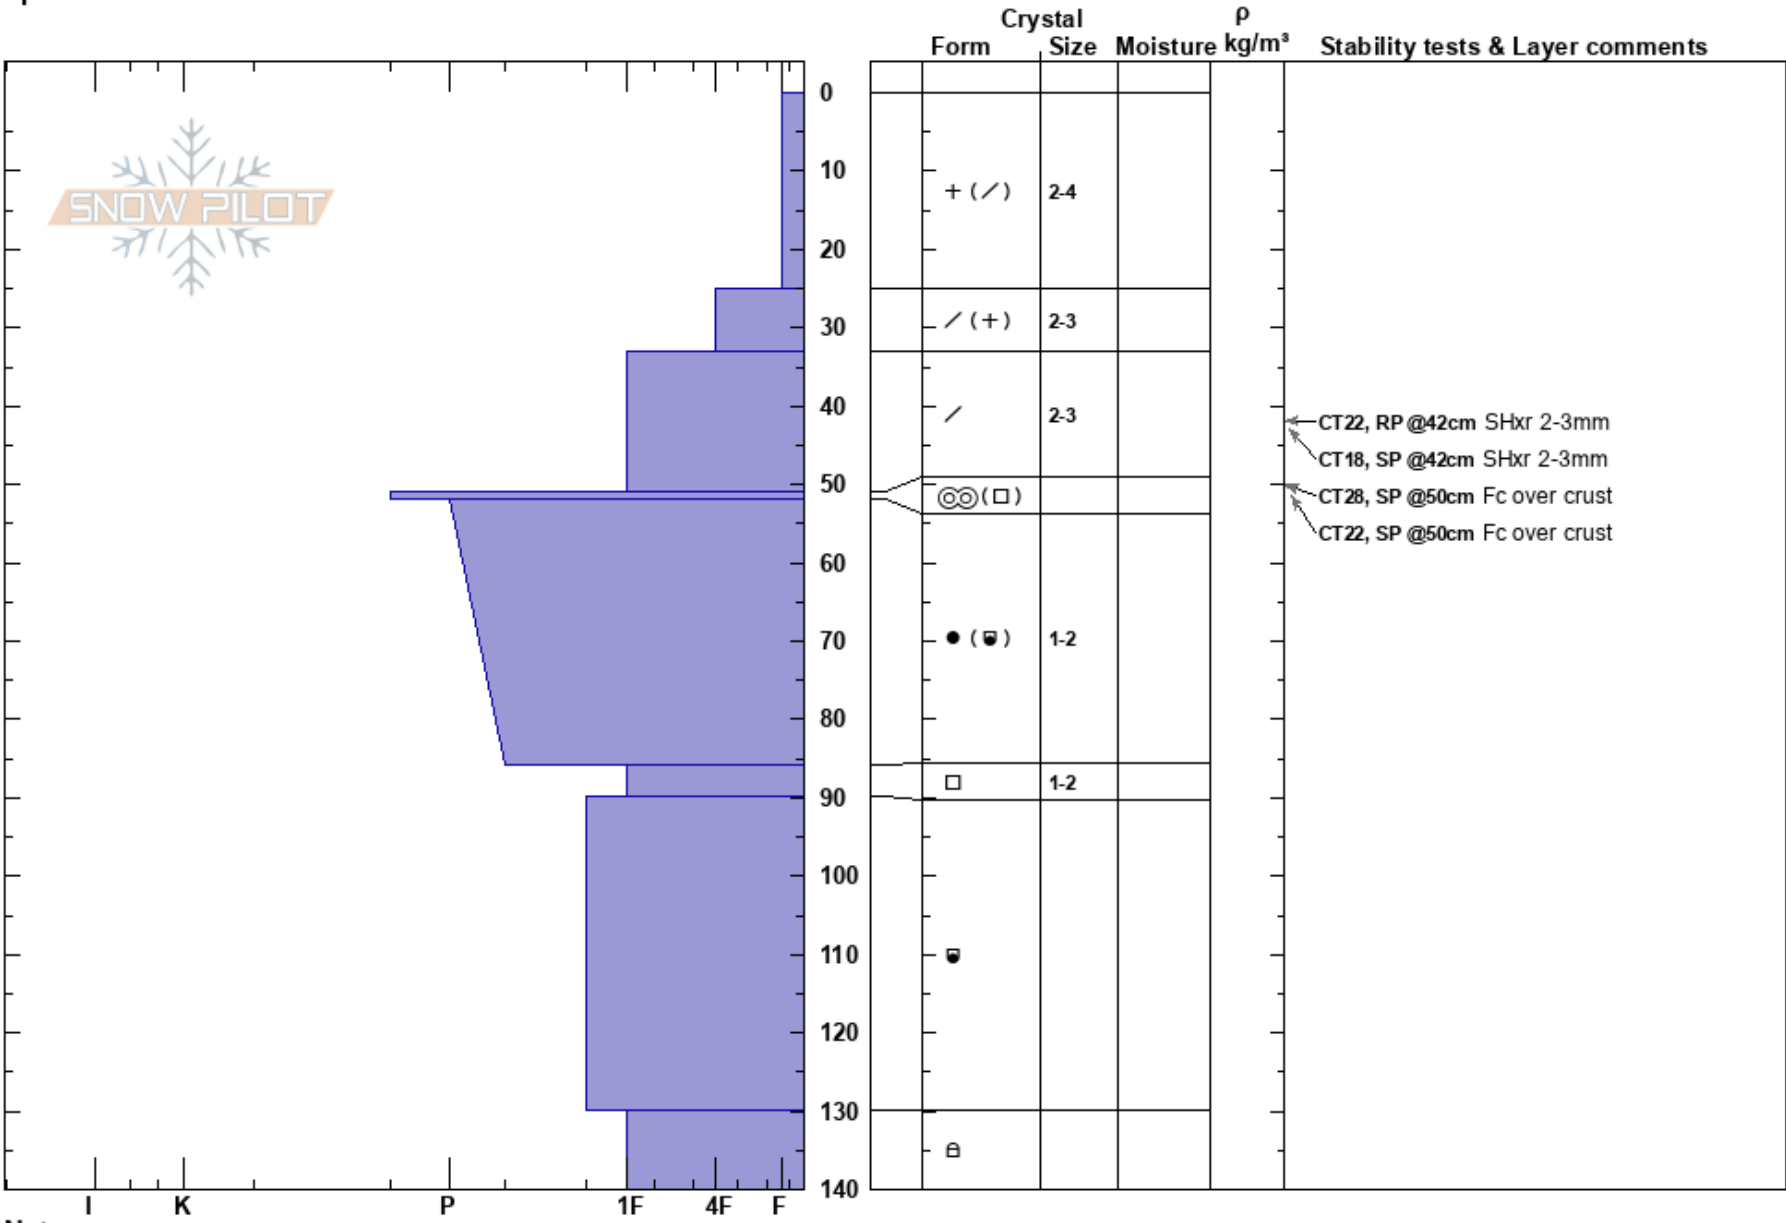

Happy Valley Shoulder  
 Monashee  
 BC  
 Elevation: 2245 m  
 Aspect: SE  
 Specifics:

Liam Ortiz  
 03/01/2024 - 10:00  
 Co-ord:  
 Slope Angle: 33°  
 Wind Loading:

Stability: **HS:140**  
 Air Temperature: -7°C **PF:40** 51-52cm: Problematic layer  
 Sky Cover: FEW  
 Precipitation: NO  
 Wind: Calm