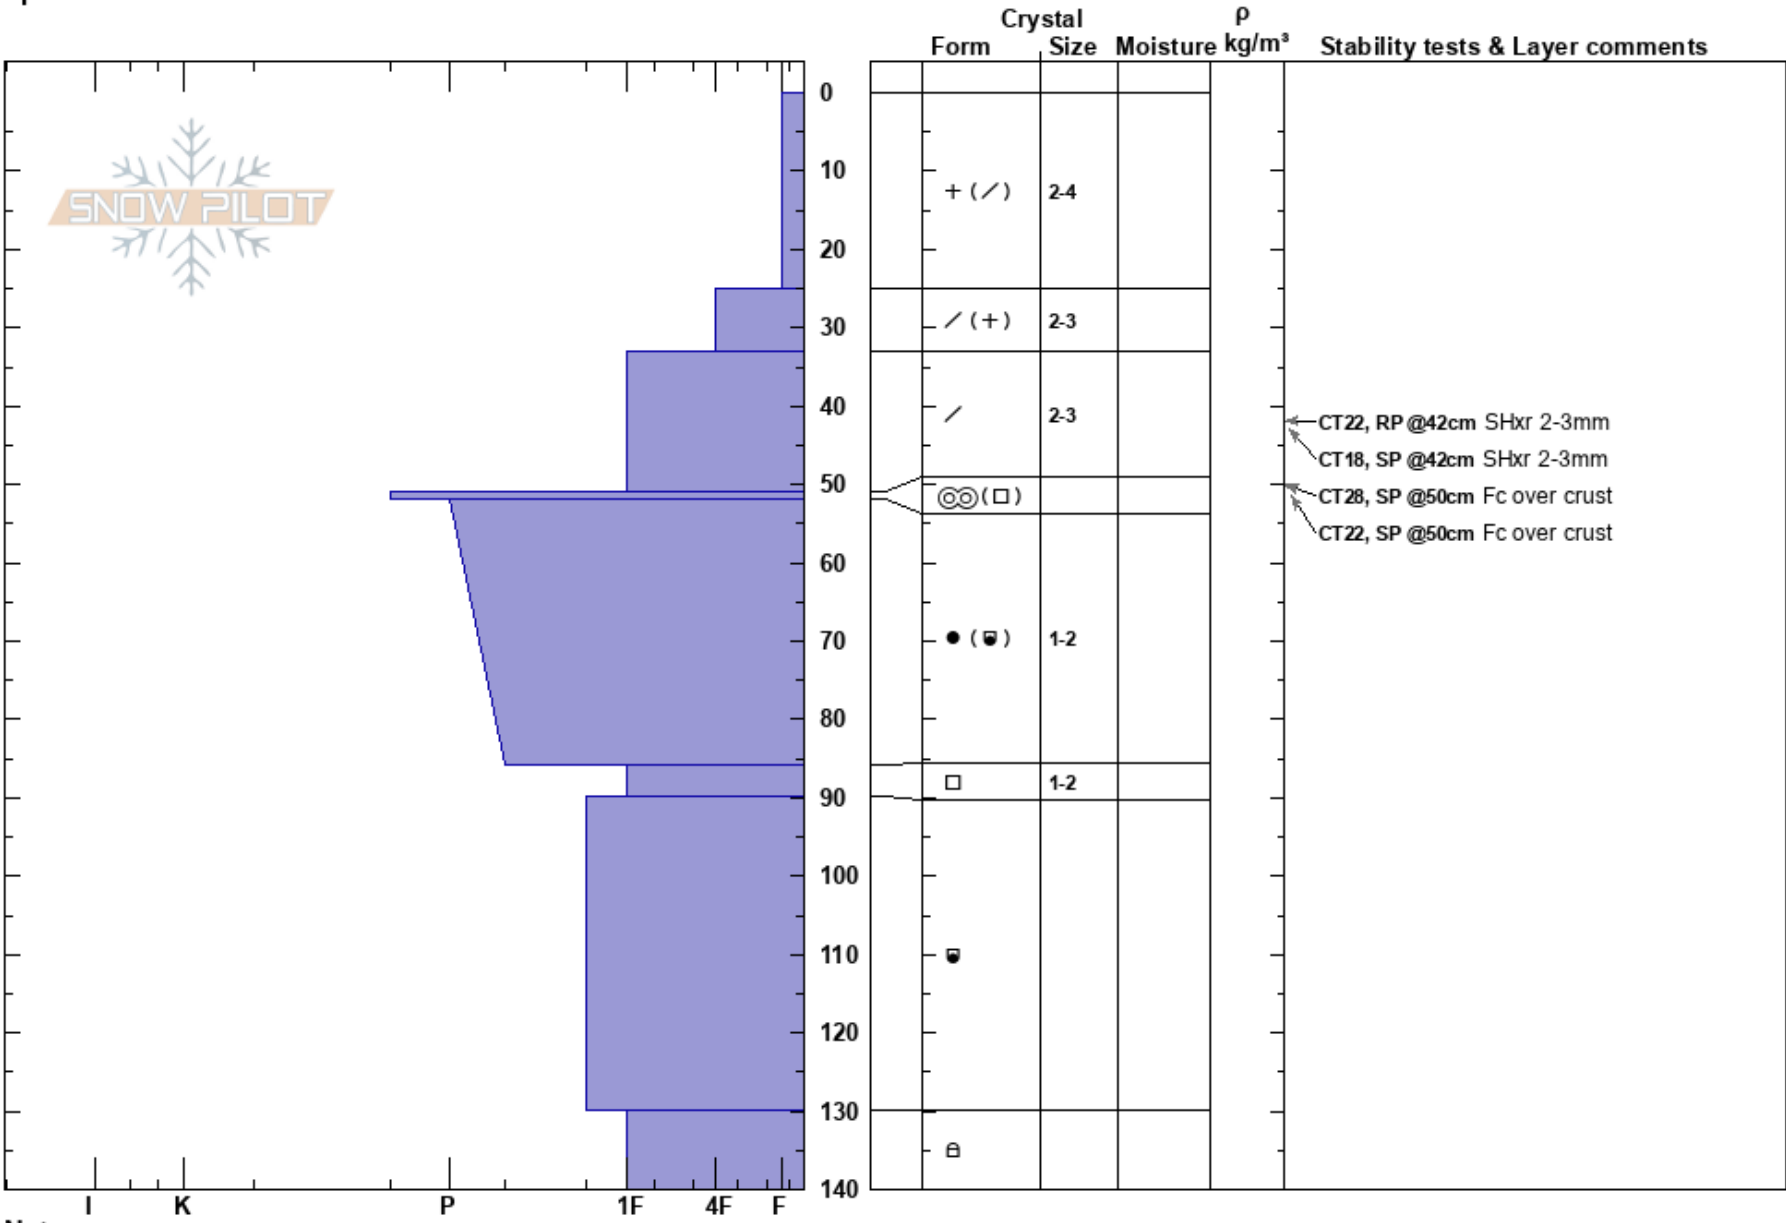

Happy Valley Shoulder
 Monashee
 BC
 Elevation: 2245 m
 Aspect: SE
 Specifics:

Liam Ortiz
 03/01/2024 - 10:00
 Co-ord:
 Slope Angle: 33°
 Wind Loading:

Stability: **HS:140**
 Air Temperature: -7°C **PF:40** 51-52cm: Problematic layer
 Sky Cover: FEW
 Precipitation: NO
 Wind: Calm