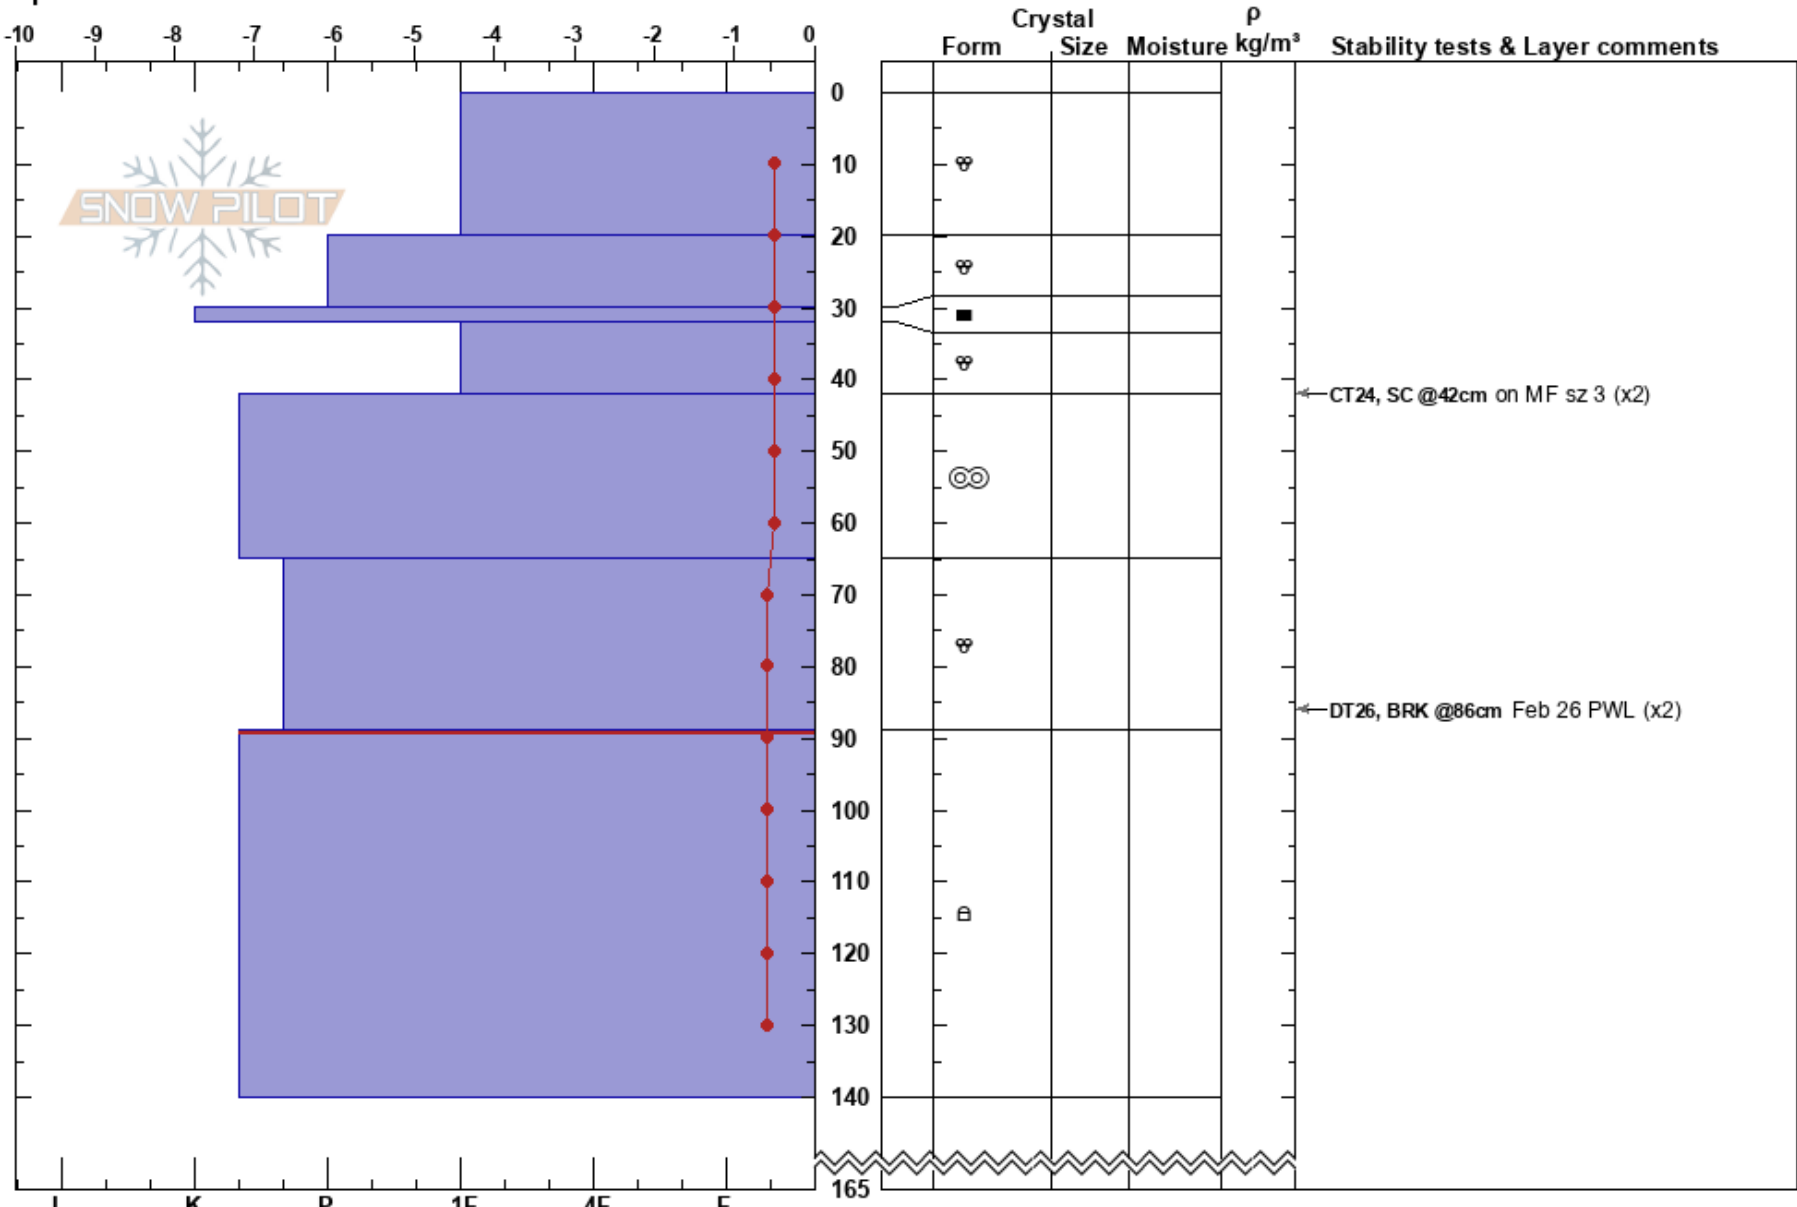

Oli North  
 Tröllaskagi  
 Iceland  
 Elevation: 310 m  
 Aspect: N  
 Specifics:

Stefan Kreuzer  
 30/04/2024 - 17:00  
 Co-ord: 66.12341N, -18.96867W  
 Slope Angle: 20°  
 Wind Loading:

Stability:  
 Air Temperature: 2.4°C  
 Sky Cover: OVC  
 Precipitation: NO  
 Wind: Calm

HS:165  
 PF:15 89-140cm:Problematic layer

Notes: