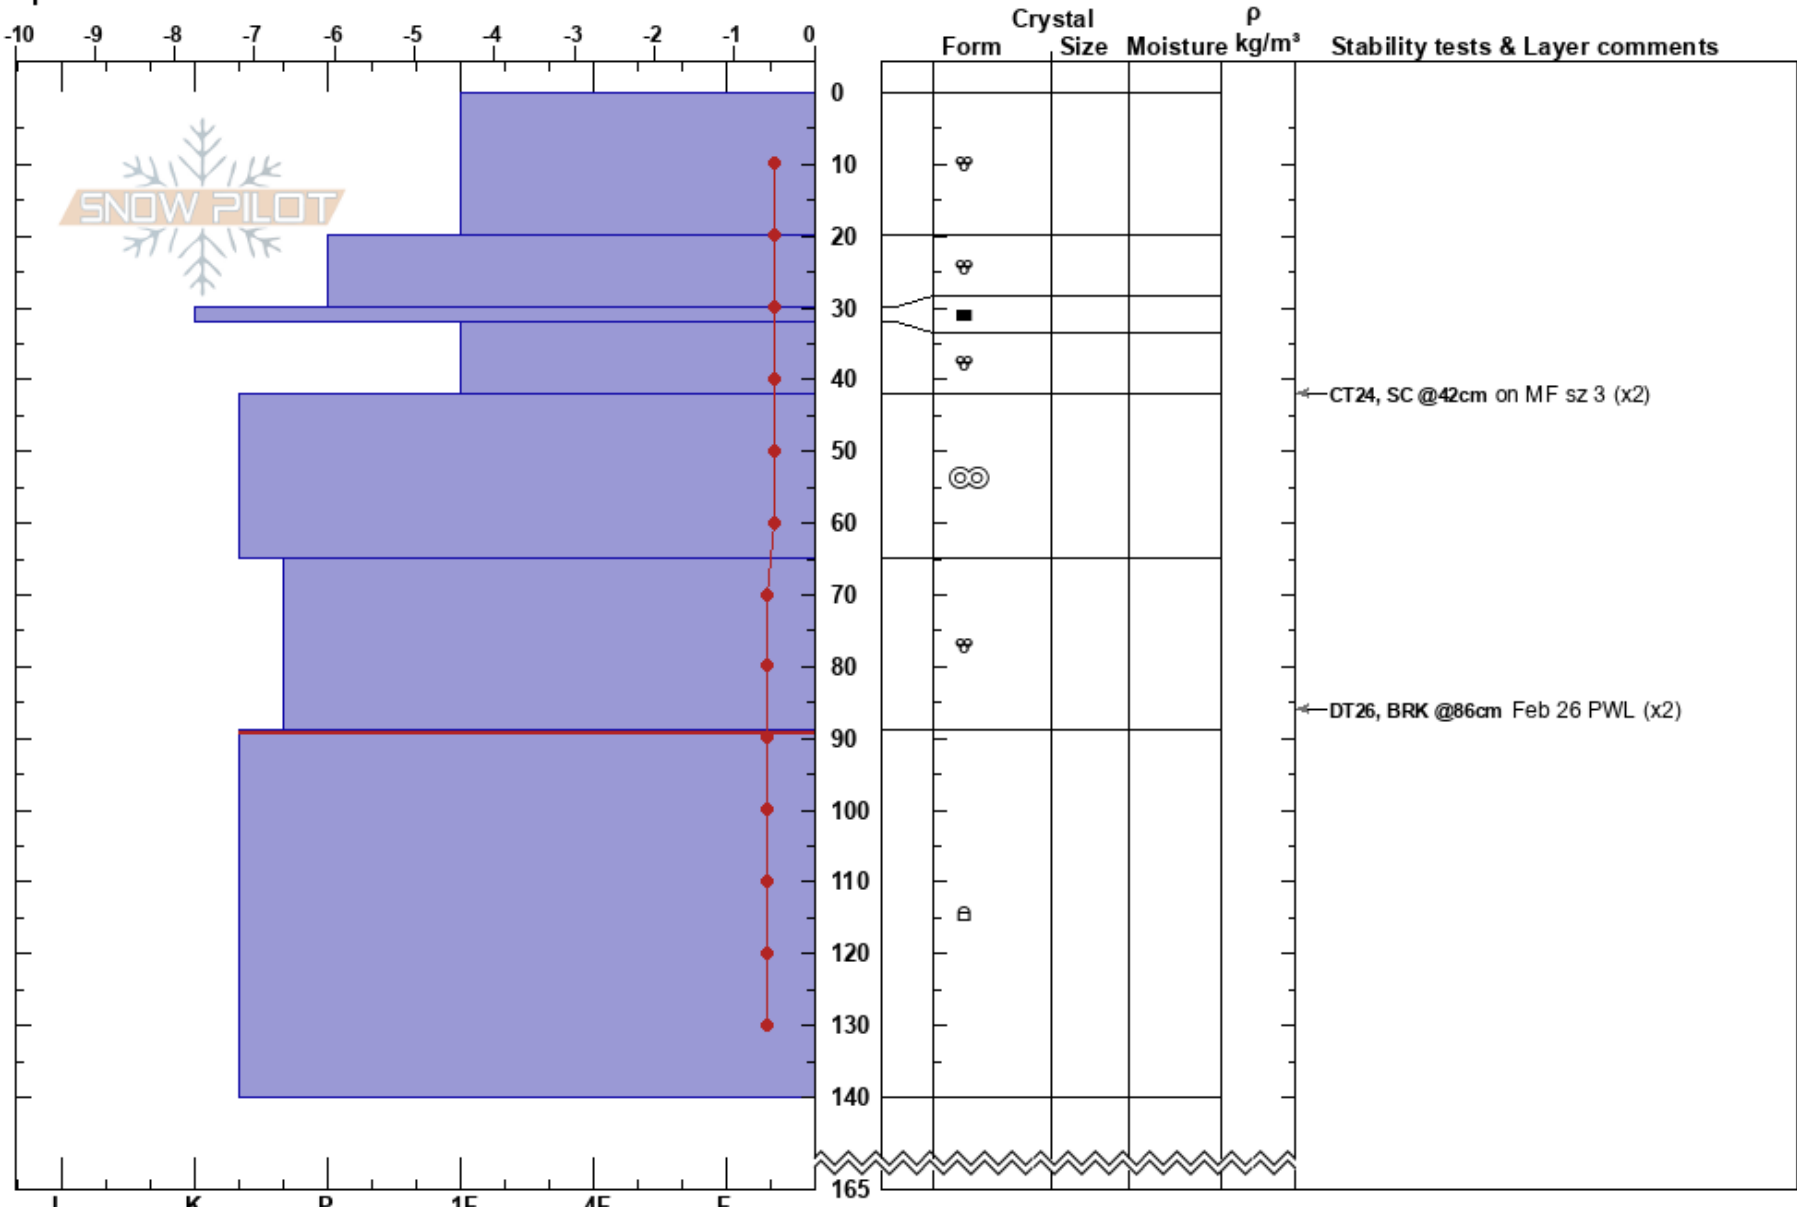

Oli North
 Tröllaskagi
 Iceland
 Elevation: 310 m
 Aspect: N
 Specifics:

Stefan Kreuzer
 30/04/2024 - 17:00
 Co-ord: 66.12341N, -18.96867W
 Slope Angle: 20°
 Wind Loading:

Stability:
 Air Temperature: 2.4°C
 Sky Cover: OVC
 Precipitation: NO
 Wind: Calm

HS:165
 PF:15 89-140cm:Problematic layer

Notes: