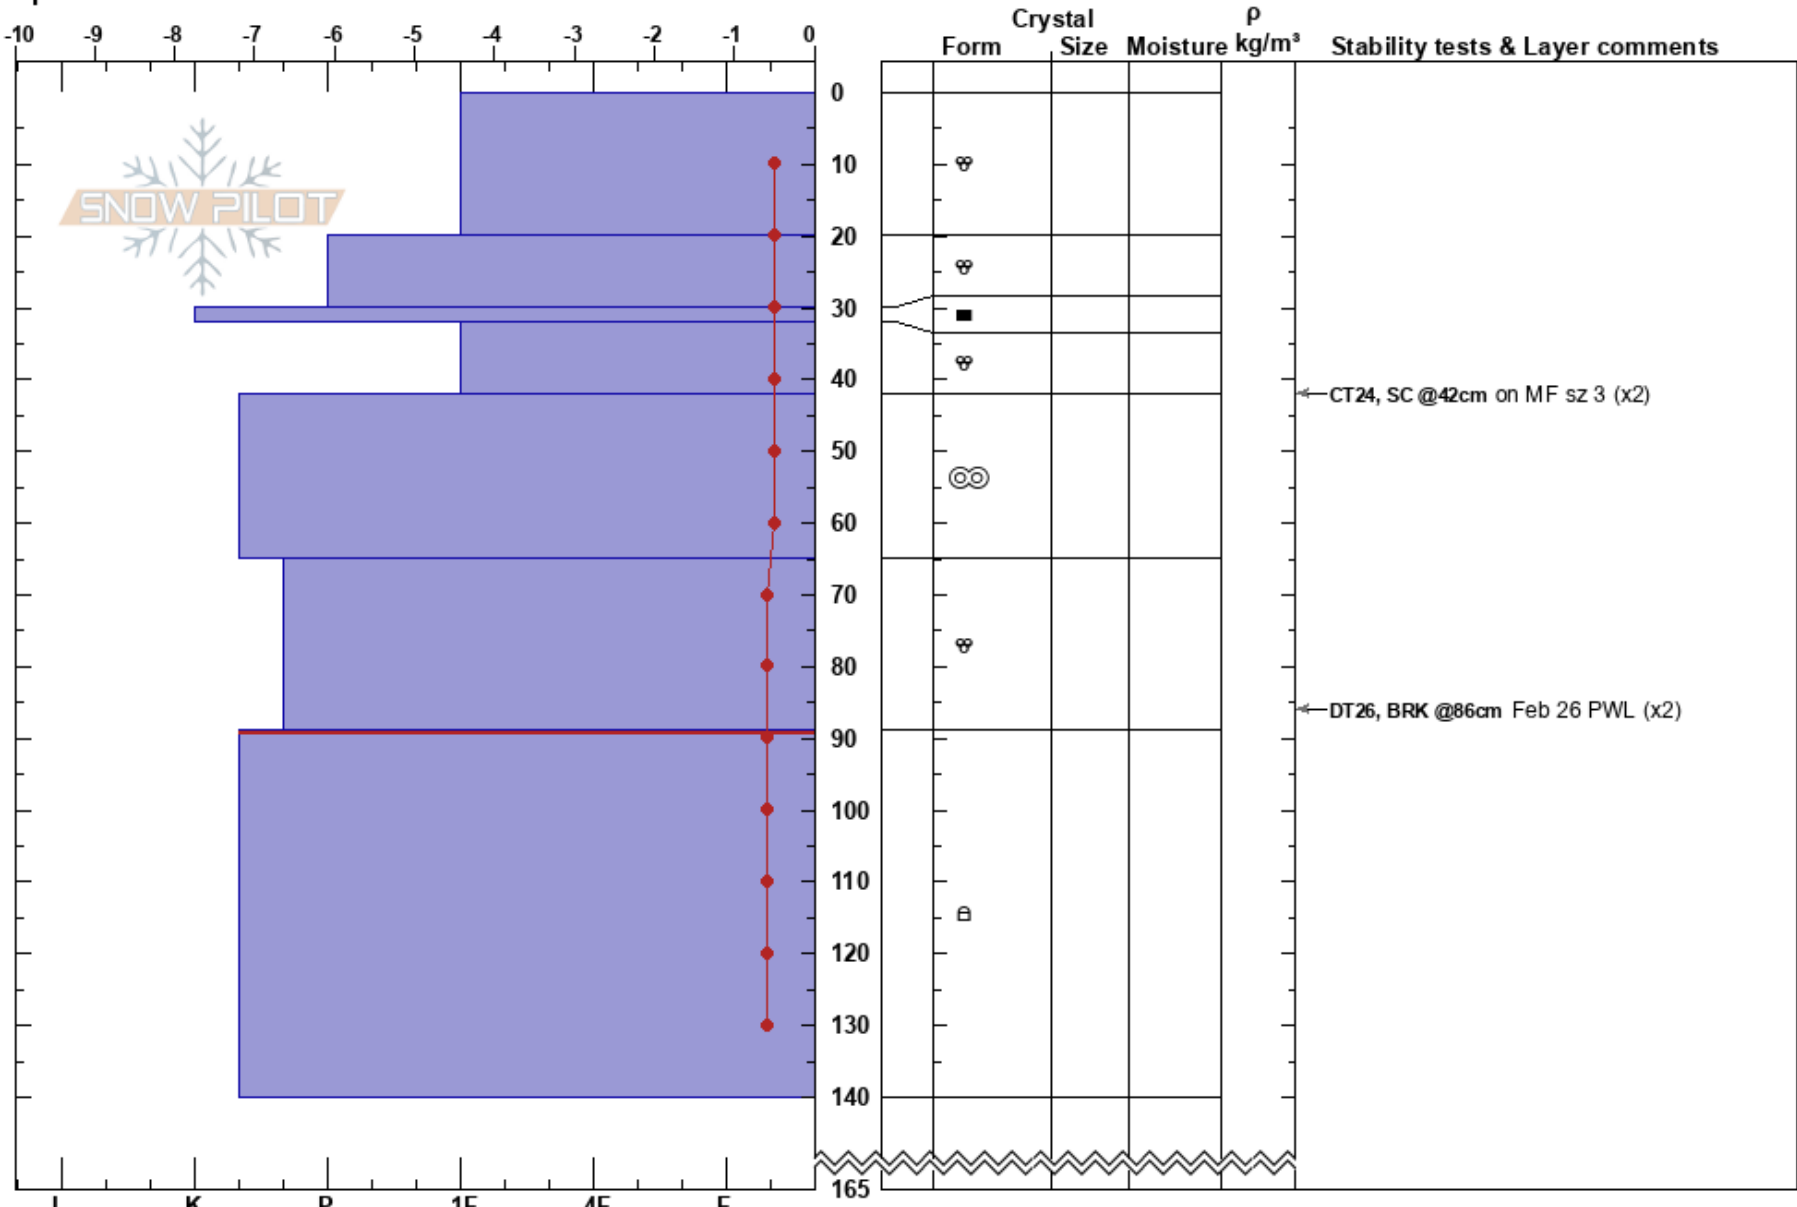

Oli North
 Tröllaskagi
 Iceland
 Elevation: 310 m
 Aspect: N
 Specifics:

Stefan Kreuzer
 30/04/2024 - 17:00
 Co-ord: 66.12341N, -18.96867W
 Slope Angle: 20°
 Wind Loading:

Stability:
 Air Temperature: 2.4°C
 Sky Cover: OVC
 Precipitation: NO
 Wind: Calm

HS:165
 PF:15
 89-140cm:Problematic layer

Notes: