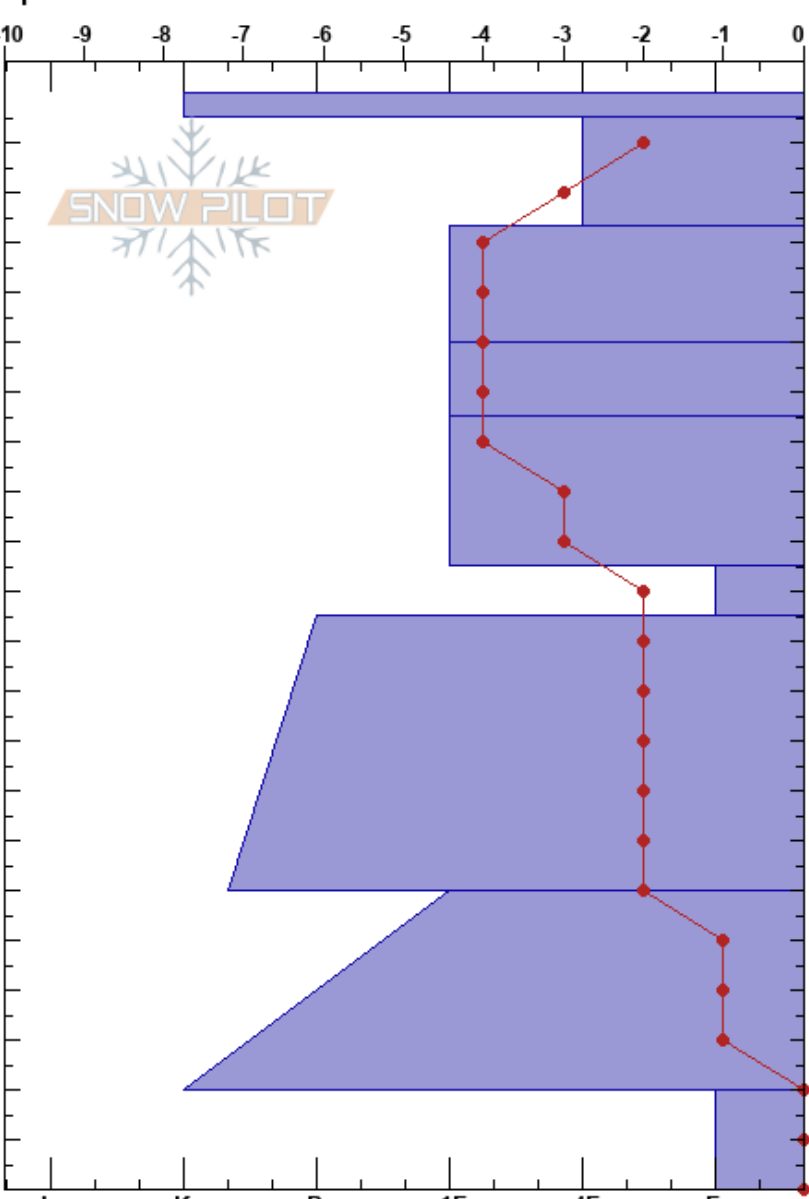

White Pass

Karla Charlton
24/04/2024 - 15:30

Stability: HS:220
Air Temperature: 0°C **PF:**0 95-105cm:Problematic layer
Sky Cover: CLR
Precipitation: NO
Wind: W Light Breeze

Yukon
Elevation: 1450 m
Aspect: NW
Specifics:

Co-ord:
Slope Angle: 25°
Wind Loading:

Form	Crystal		ρ kg/m ³	Stability tests & Layer comments
	Size	Moisture		
∇	1			
⊙⊙		D-M		
/	1-2			
□	1-2	D		
□	2-3	D		
□	2-3	D		
□ (∇)	2-3(2)	D		
□	1	D		
□	1-2	D		
∧ (∇)	1-2(1)	D		