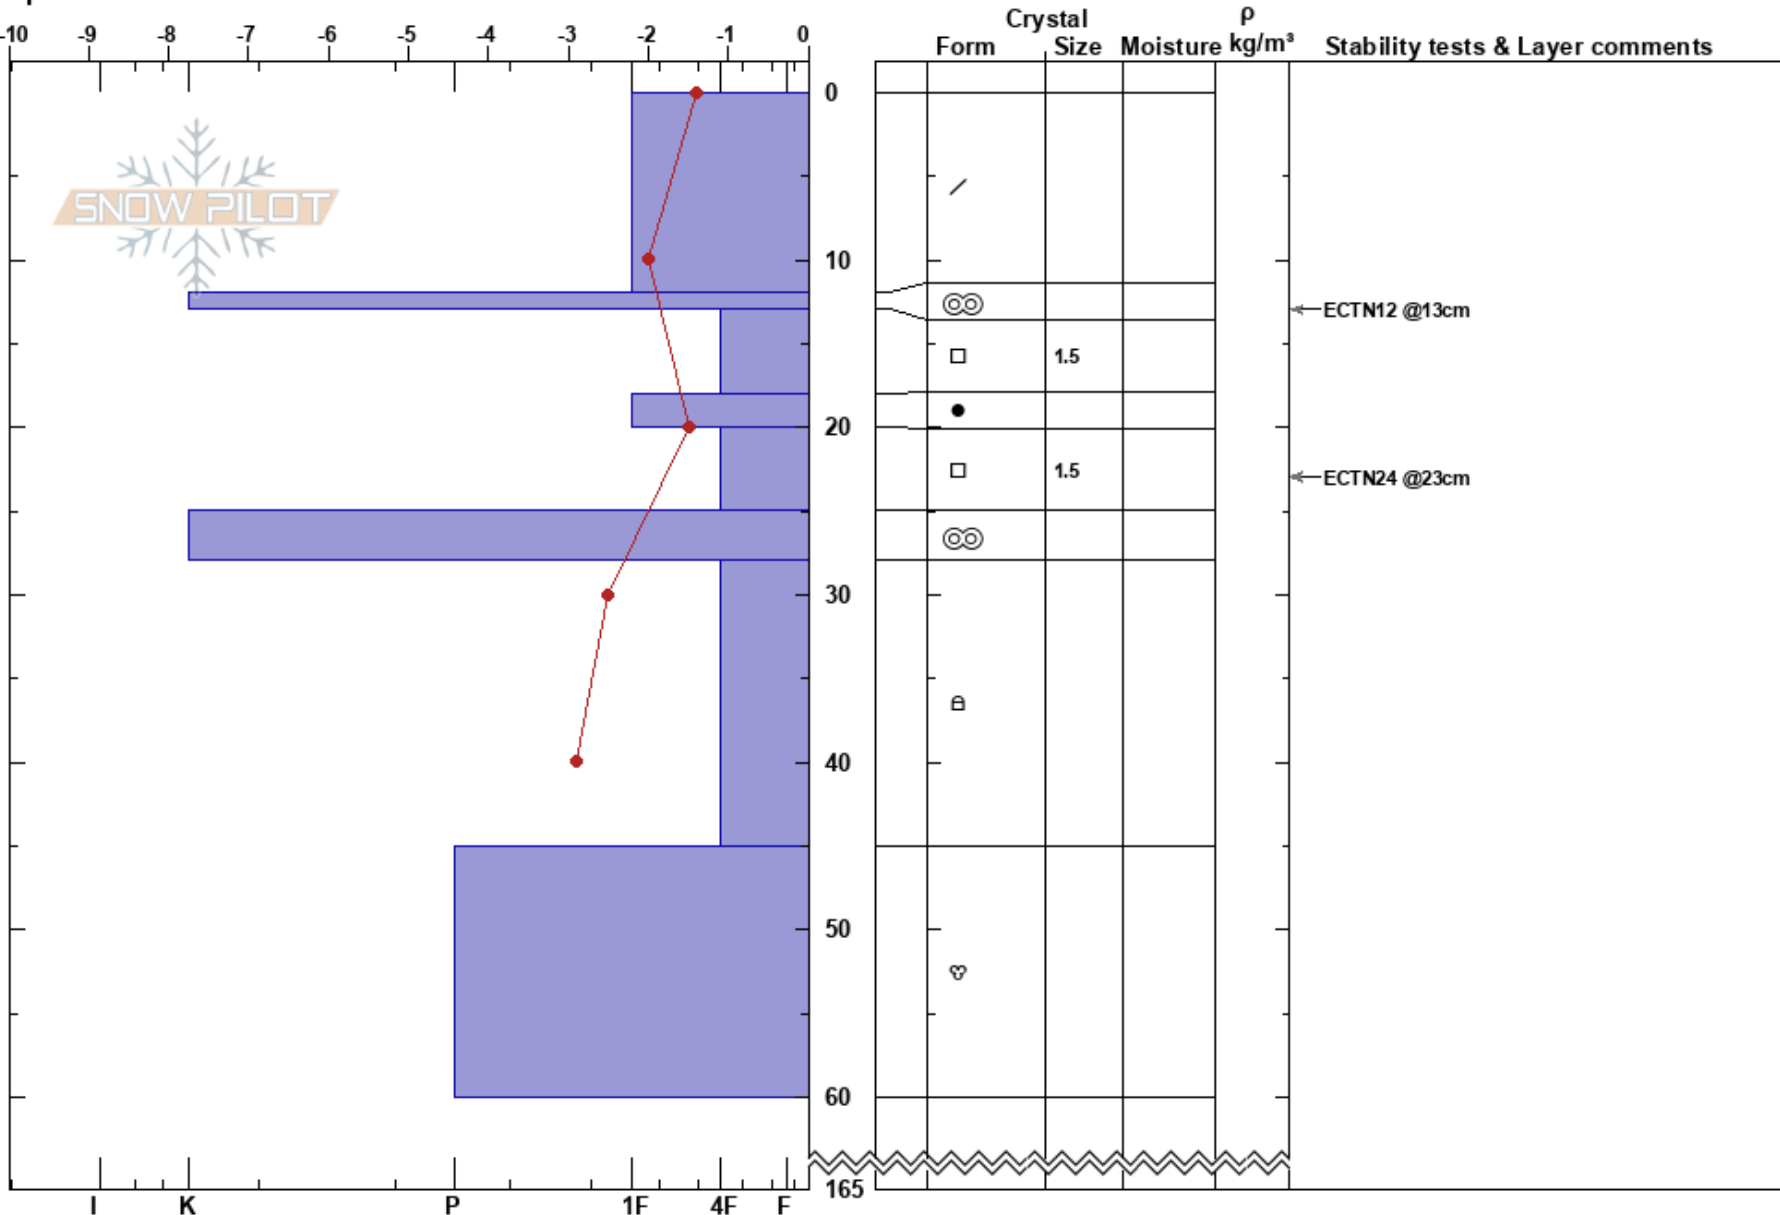

Templet  
 Sylarna  
 Sweden  
 Elevation: 1300 m  
 Aspect: N  
 Specifics:

Oskar Brodén  
 30/04/2024 - 12:00  
 Co-ord:  
 Slope Angle: 32°  
 Wind Loading: yes

Stability:  
 Air Temperature: 3°C  
 Sky Cover: CLR  
 Precipitation: NO  
 Wind: SE Light Breeze

HS:165

Layer Notes:

Notes: