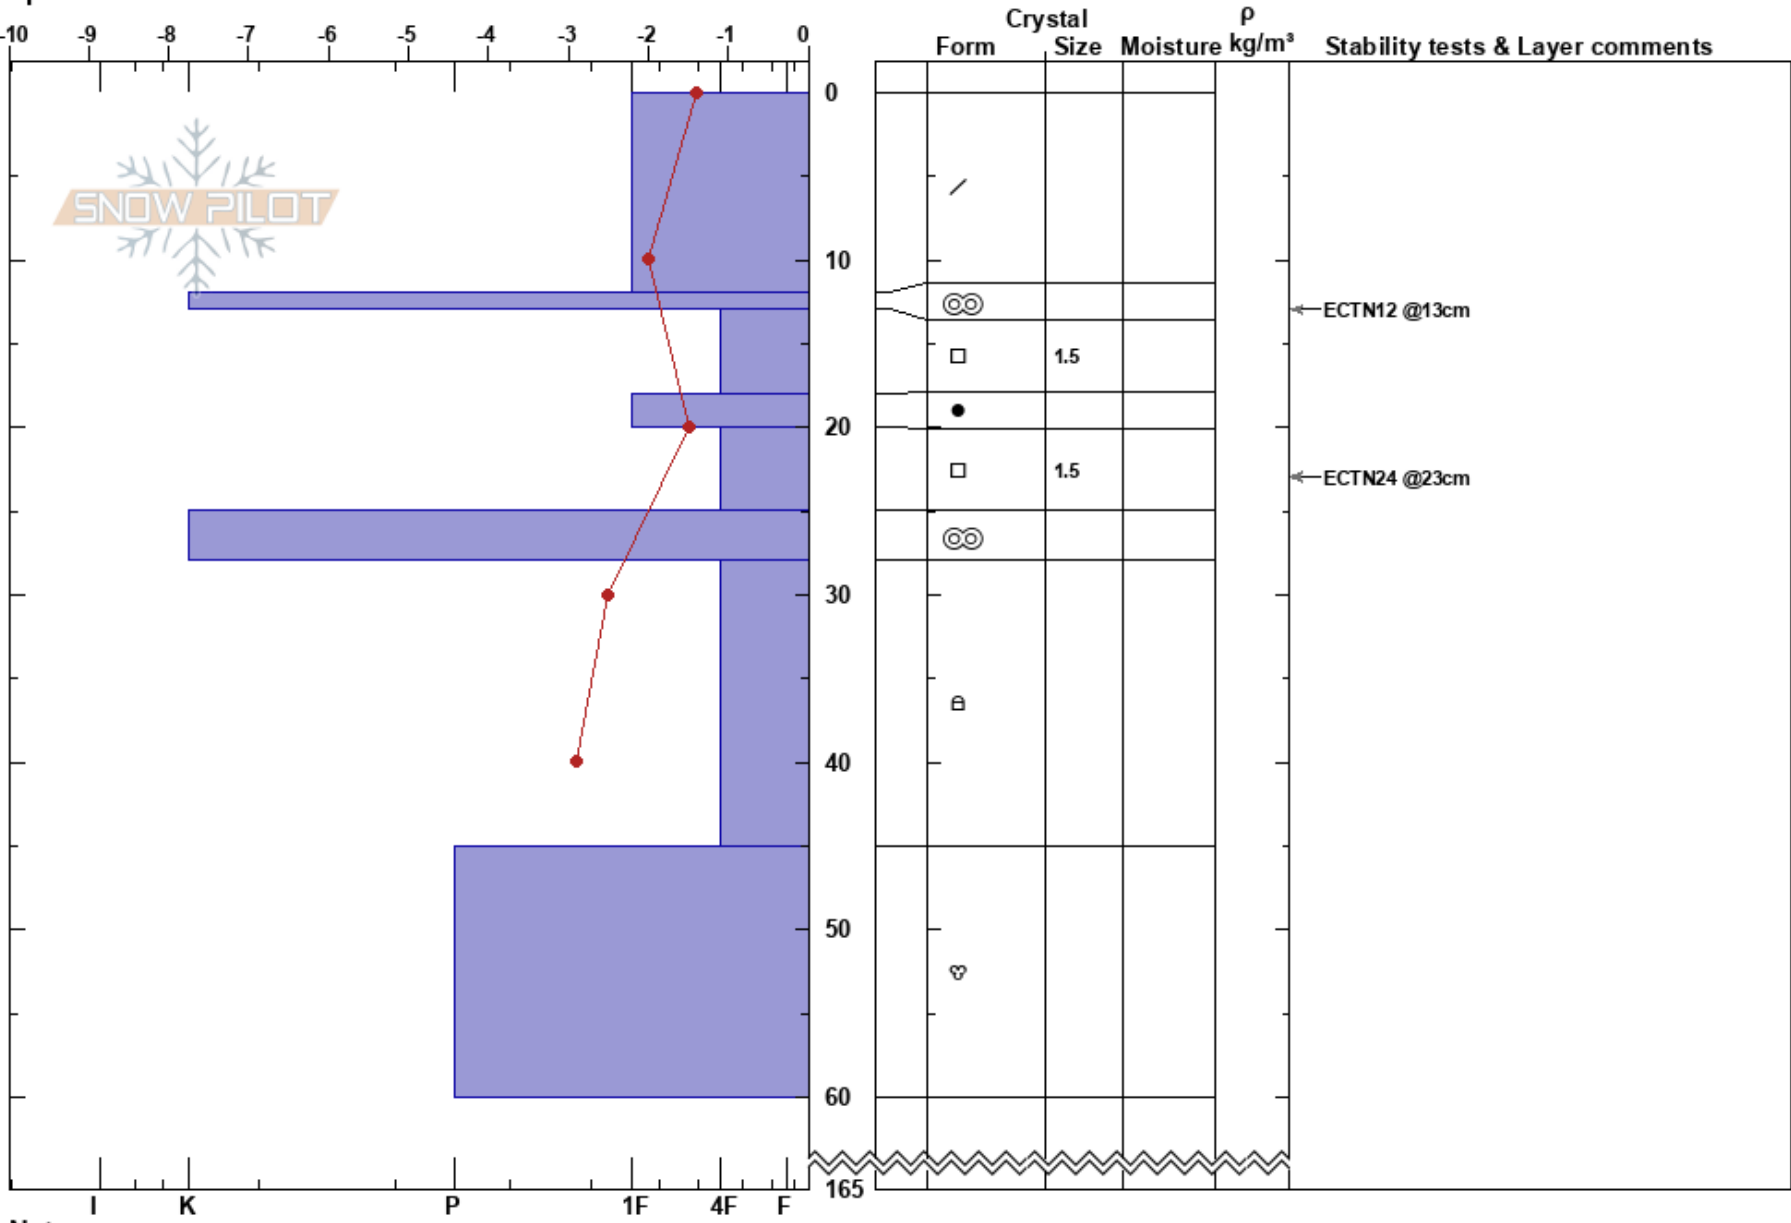

Templet
 Sylarna
 Sweden
 Elevation: 1300 m
 Aspect: N
 Specifics:

Oskar Brodén
 30/04/2024 - 12:00
 Co-ord:
 Slope Angle: 32°
 Wind Loading: yes

Stability:
 Air Temperature: 3°C
 Sky Cover: CLR
 Precipitation: NO
 Wind: SE Light Breeze

HS:165 Layer Notes:

Notes: