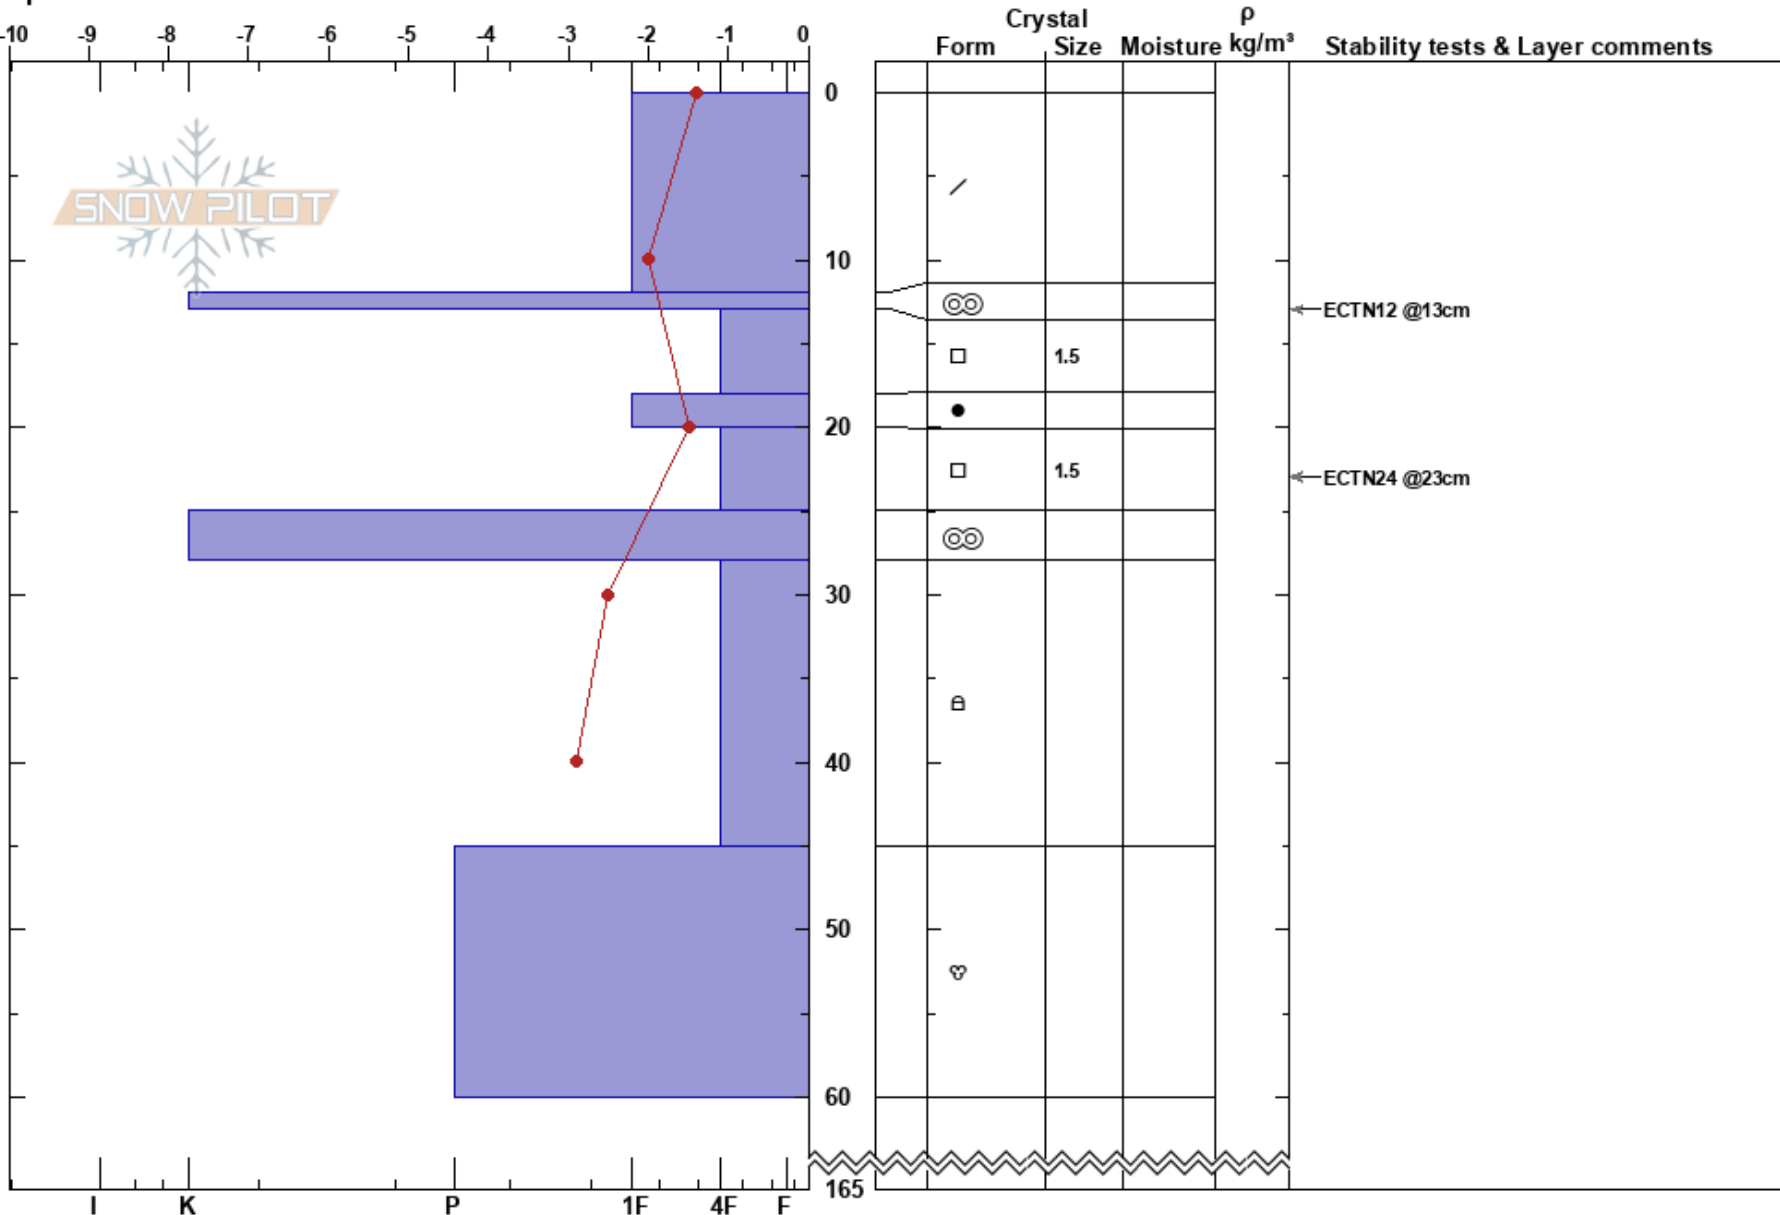

Templet
 Sylarna
 Sweden
 Elevation: 1300 m
 Aspect: N
 Specifics:

Oskar Brodén
 30/04/2024 - 12:00
 Co-ord:
 Slope Angle: 32°
 Wind Loading: yes

Stability:
 Air Temperature: 3°C
 Sky Cover: CLR
 Precipitation: NO
 Wind: SE Light Breeze

HS:165

Layer Notes:

Notes: