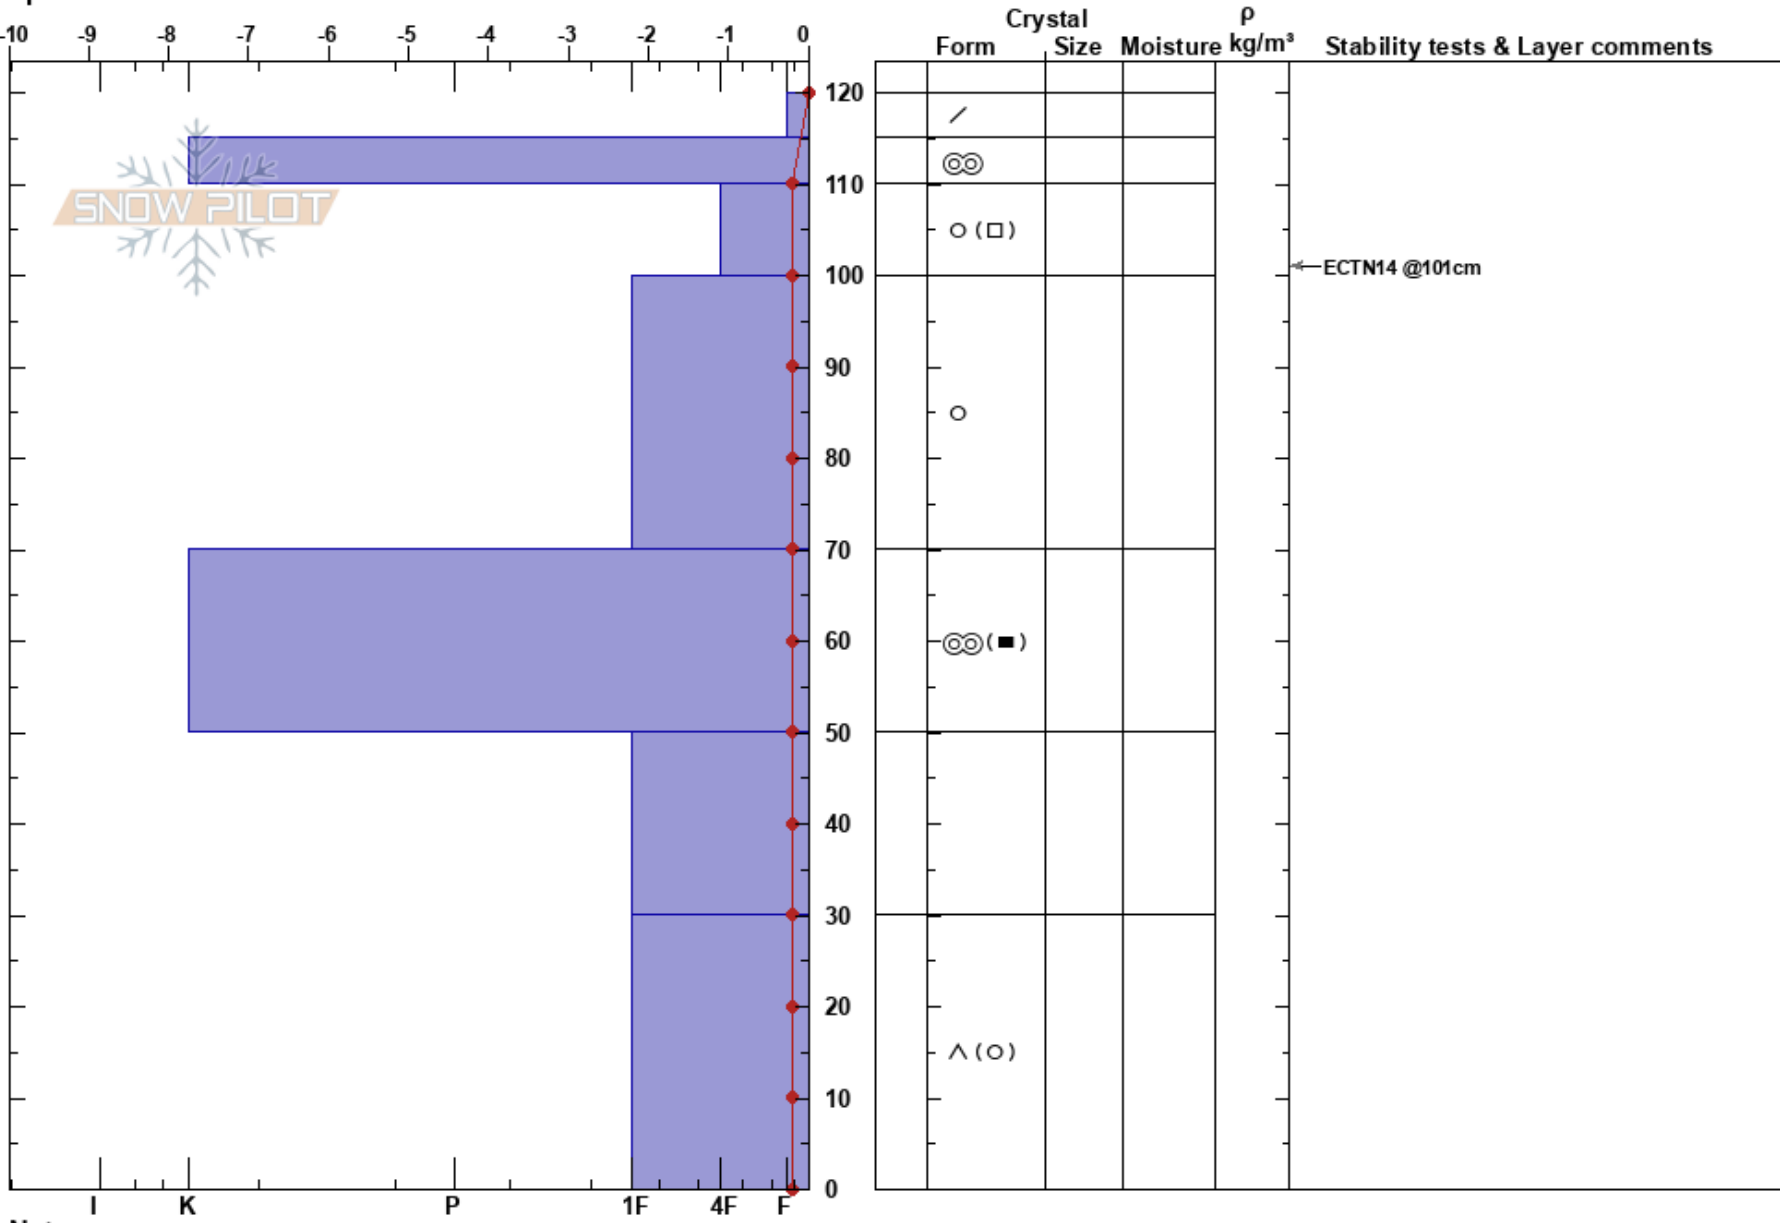

Lillsylen
 Sylarna
 Sweden
 Elevation: 1400 m
 Aspect: SE
 Specifics:

Oskar Brodén
 30/04/2024 - 11:30
 Co-ord: 63.02828N, 12.24306E
 Slope Angle: 28°
 Wind Loading:

Stability:
 Air Temperature: 3°C
 Sky Cover: CLR
 Precipitation: NO
 Wind: SE Light Breeze

HS:120

Layer Notes:

Notes: