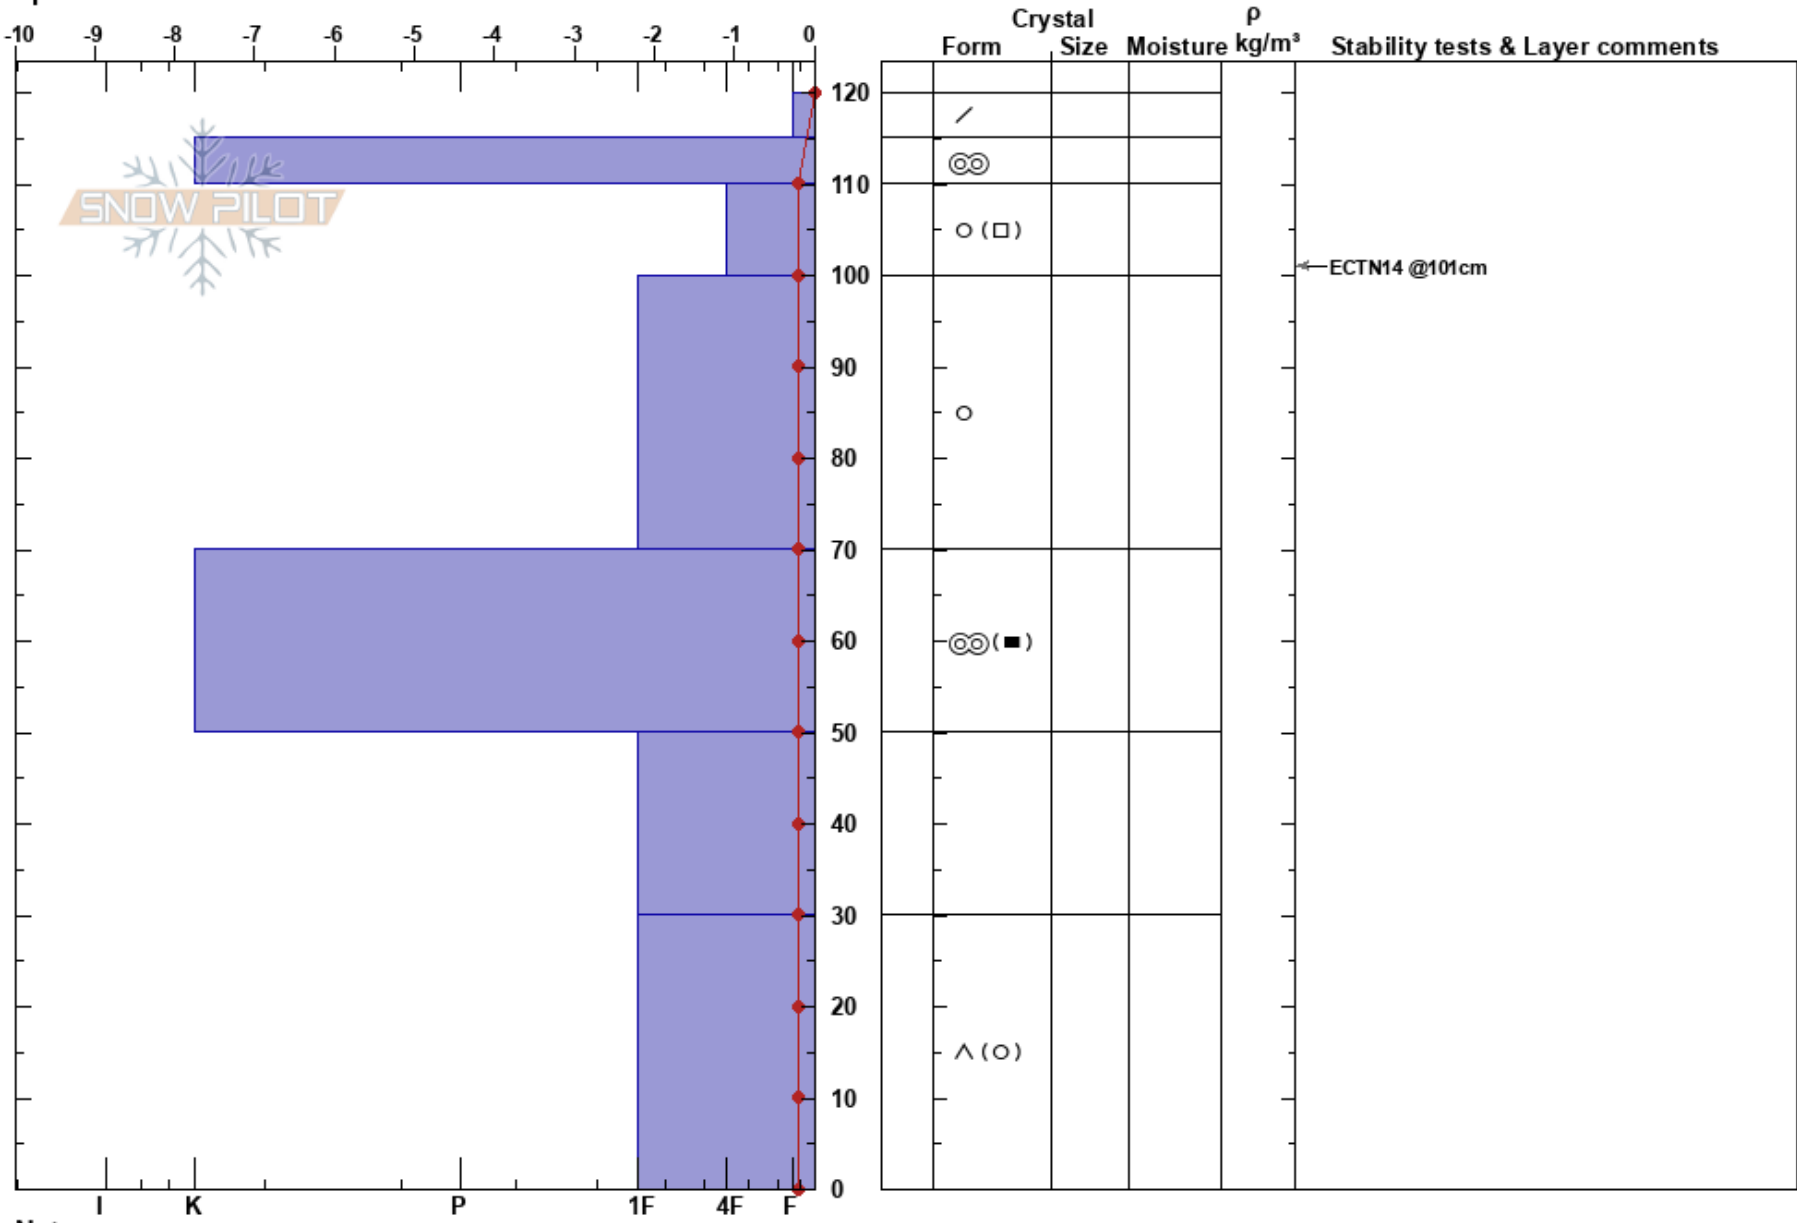

Lillsylen  
 Sylarna  
 Sweden  
 Elevation: 1400 m  
 Aspect: SE  
 Specifics:

Oskar Brodén  
 30/04/2024 - 11:30  
 Co-ord: 63.02828N, 12.24306E  
 Slope Angle: 28°  
 Wind Loading:

Stability:  
 Air Temperature: 3°C  
 Sky Cover: CLR  
 Precipitation: NO  
 Wind: SE Light Breeze

HS:120 Layer Notes:

Notes: