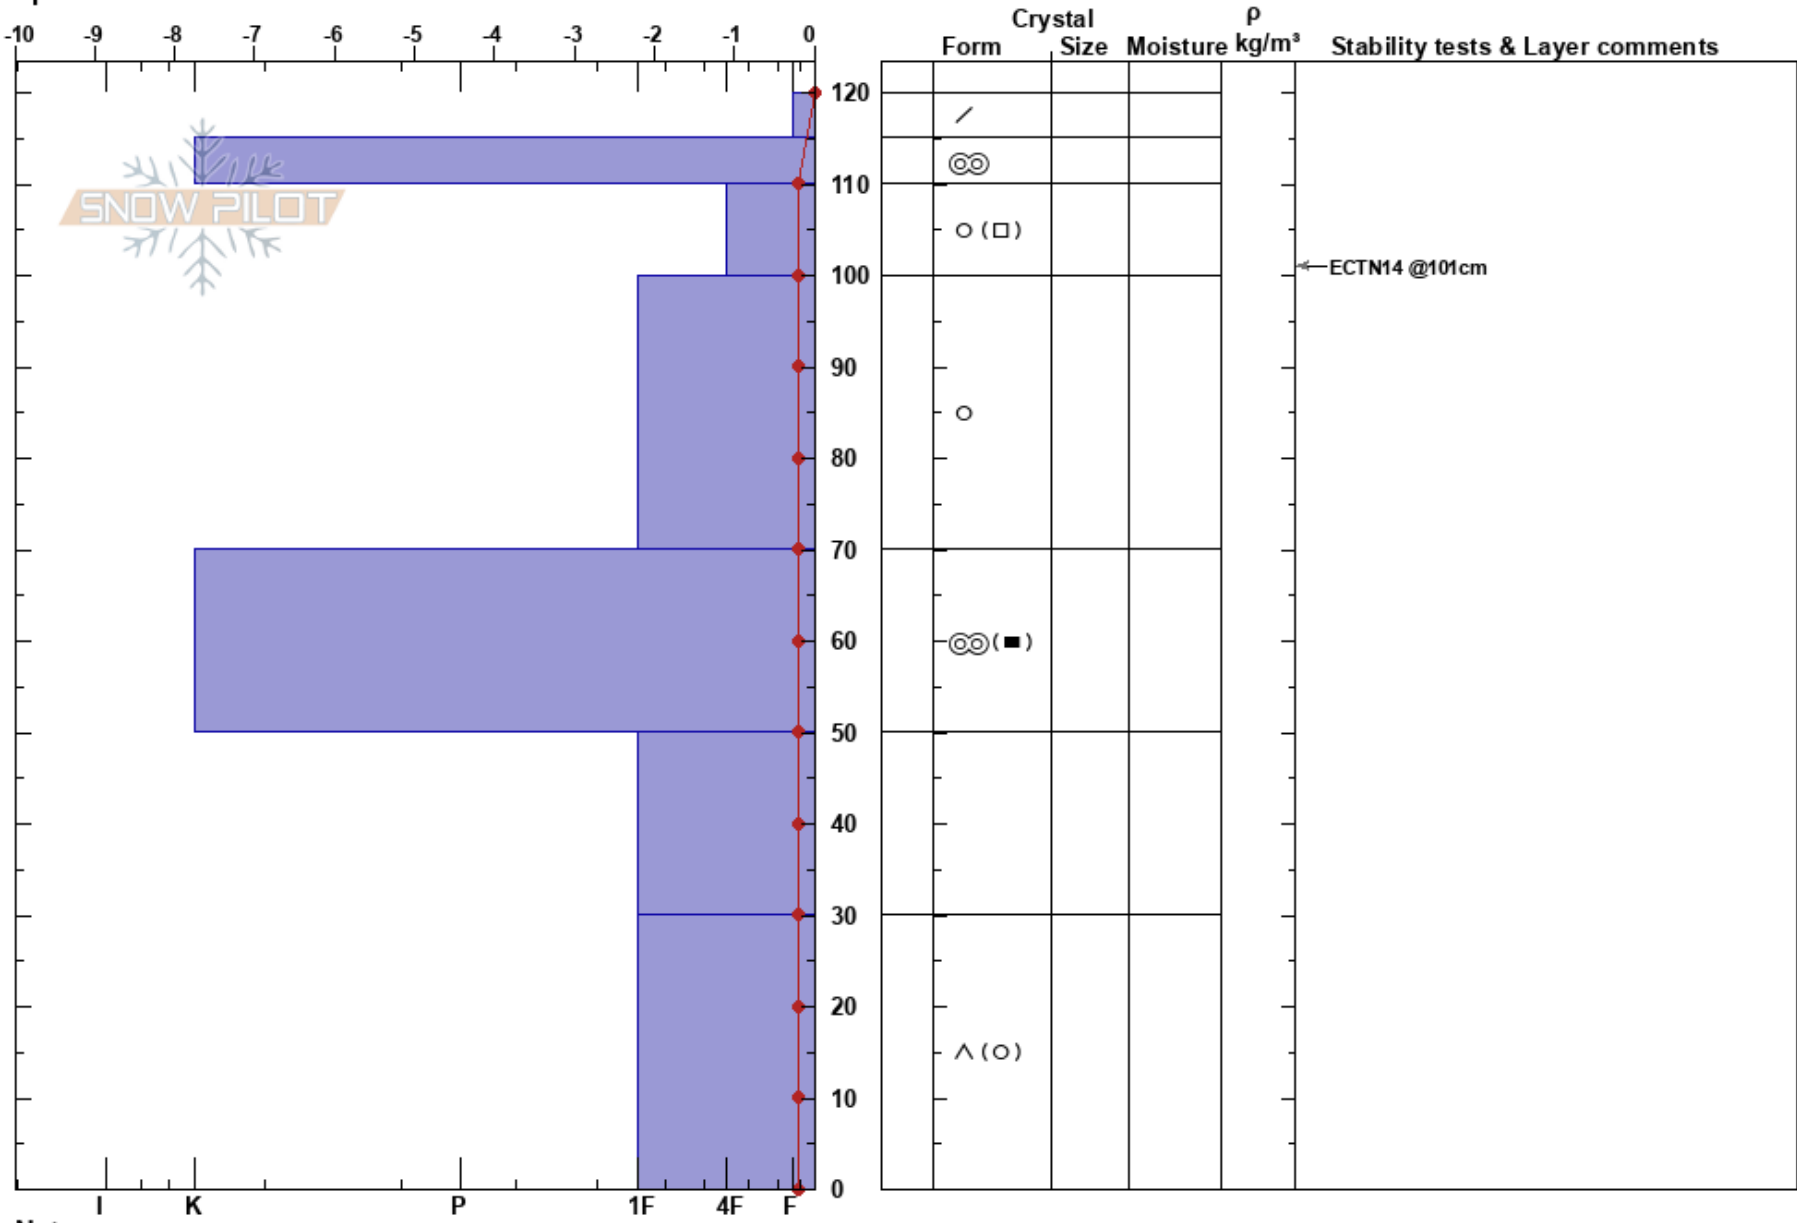

Lillsylen
 Sylarna
 Sweden
 Elevation: 1400 m
 Aspect: SE
 Specifics:

Oskar Brodén
 30/04/2024 - 11:30
 Co-ord: 63.02828N, 12.24306E
 Slope Angle: 28°
 Wind Loading:

Stability:
 Air Temperature: 3°C
 Sky Cover: CLR
 Precipitation: NO
 Wind: SE Light Breeze

HS:120 Layer Notes:

Notes: