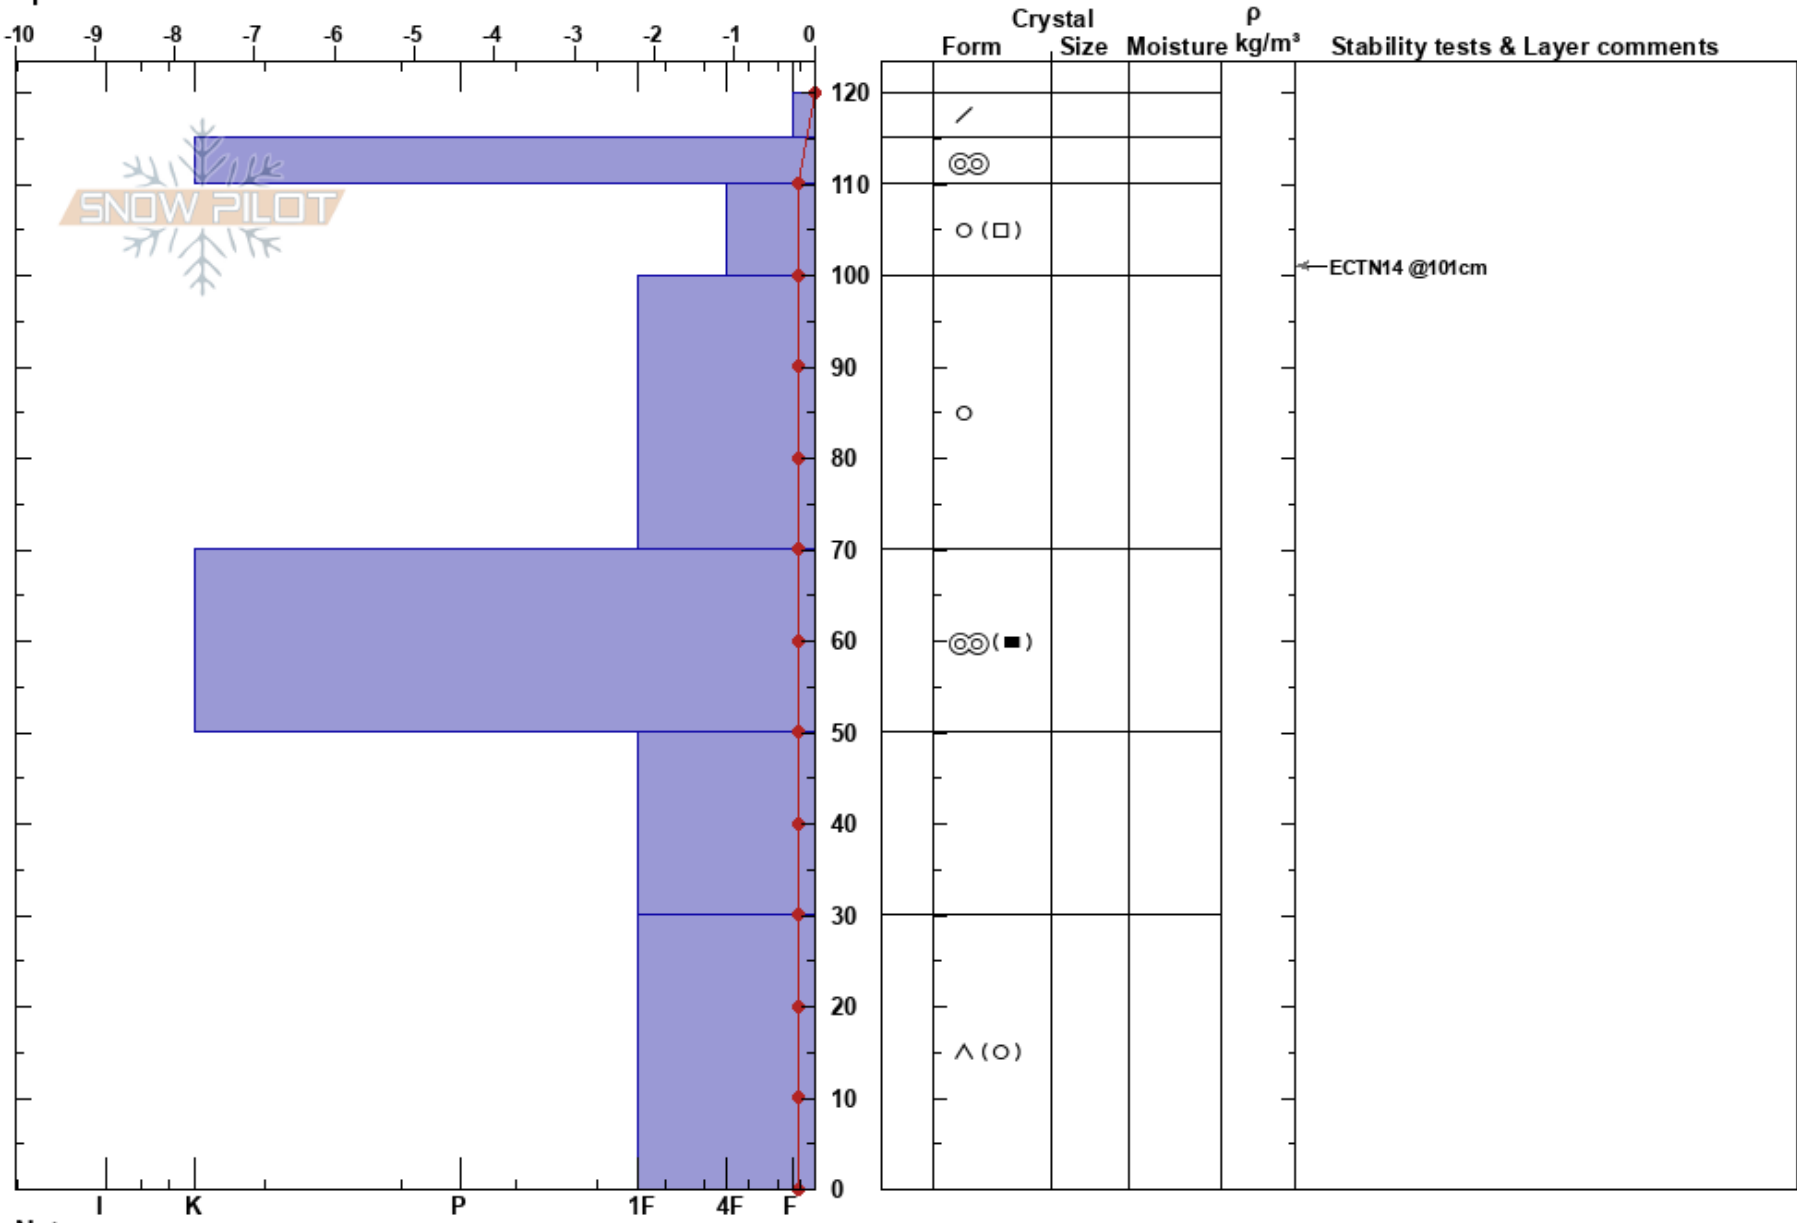

Lillsylen
 Sylarna
 Sweden
Elevation: 1400 m
Aspect: SE
Specifics:

Oskar Brodén
 30/04/2024 - 11:30
Co-ord: 63.02828N, 12.24306E
Slope Angle: 28°
Wind Loading:

Stability:
Air Temperature: 3°C
Sky Cover: CLR
Precipitation: NO
Wind: SE Light Breeze

HS: 120

Layer Notes:

Notes: