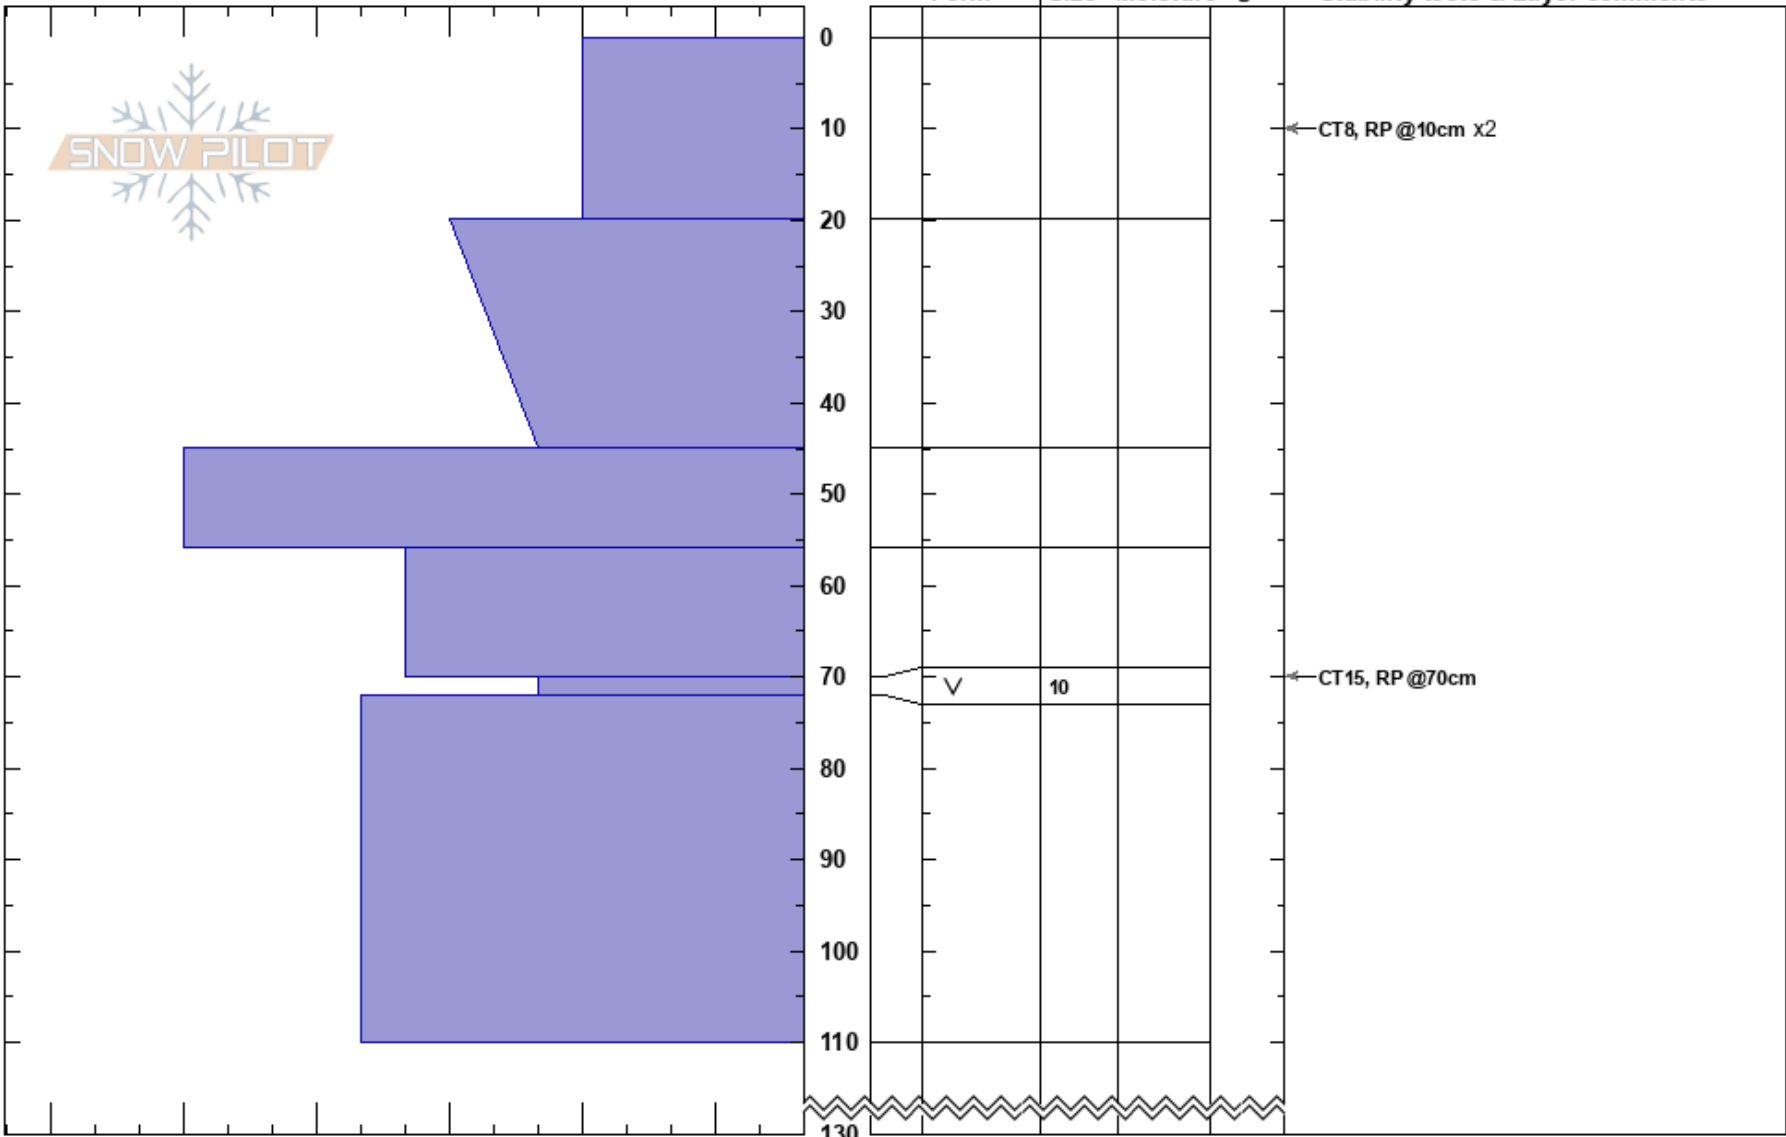

Connector-TP  
Monashee  
BC  
Elevation: 2060 m  
Aspect: N  
Specifics:

Kristen Meilicke  
19/12/2023 - 12:30  
Co-ord: 51.05647N, -118.77174W  
Slope Angle: 20°  
Wind Loading:

Stability: **HS:130**  
Air Temperature: 70-72cm:Problematic layer  
Sky Cover: OVC  
Precipitation: S-1  
Wind: S Light Breeze