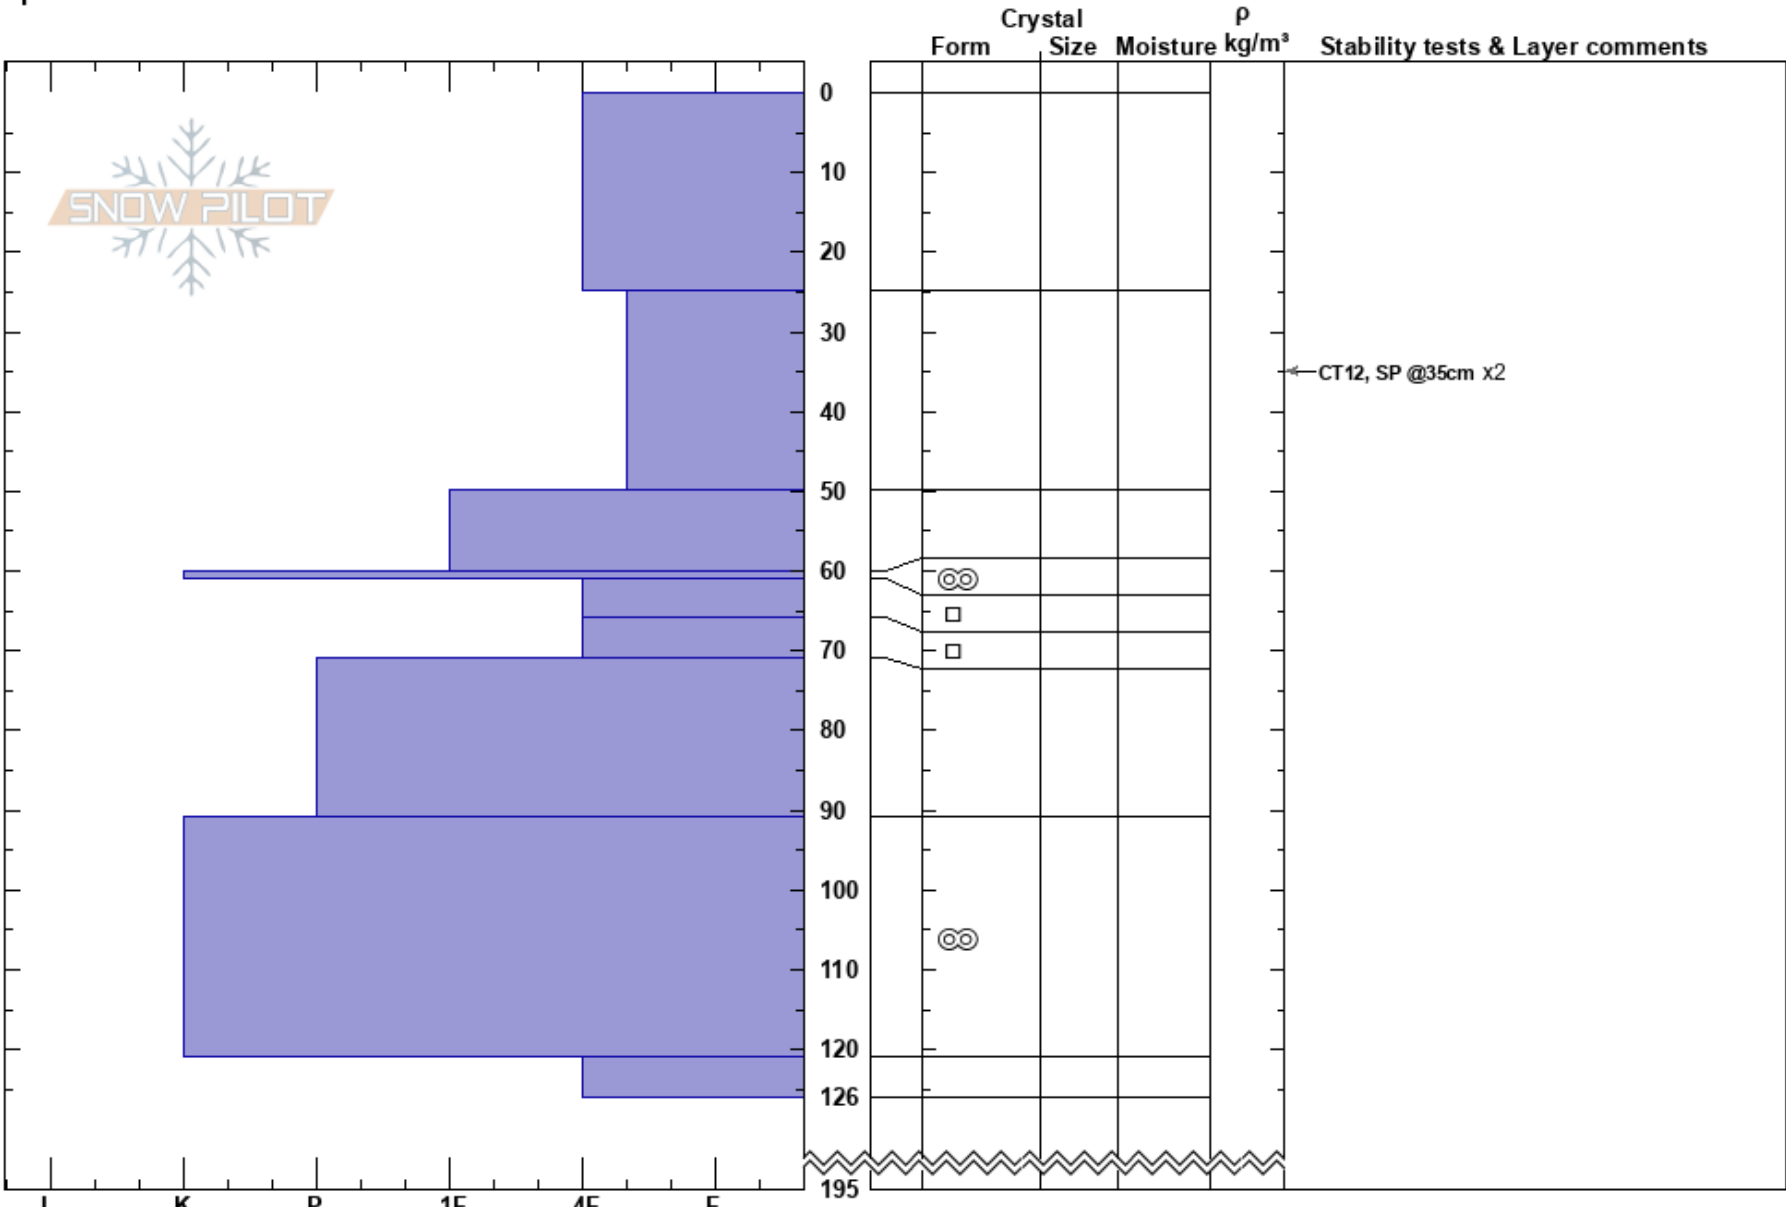

Catnap TP
 Monashee
 BC
 Elevation: 186 m
 Aspect: NW
 Specifics:

Kristen Meilicke
 01/01/2022 - 13:00
 Co-ord: 51.05559N, -118.78936W
 Slope Angle: 37°
 Wind Loading:

Stability:
 Air Temperature: -16.6°C PF:50 60-61cm:Problematic layer
 Sky Cover: OVC
 Precipitation: S-1
 Wind: SW Light Breeze

HS:195

60-61cm:Problematic layer

Notes: