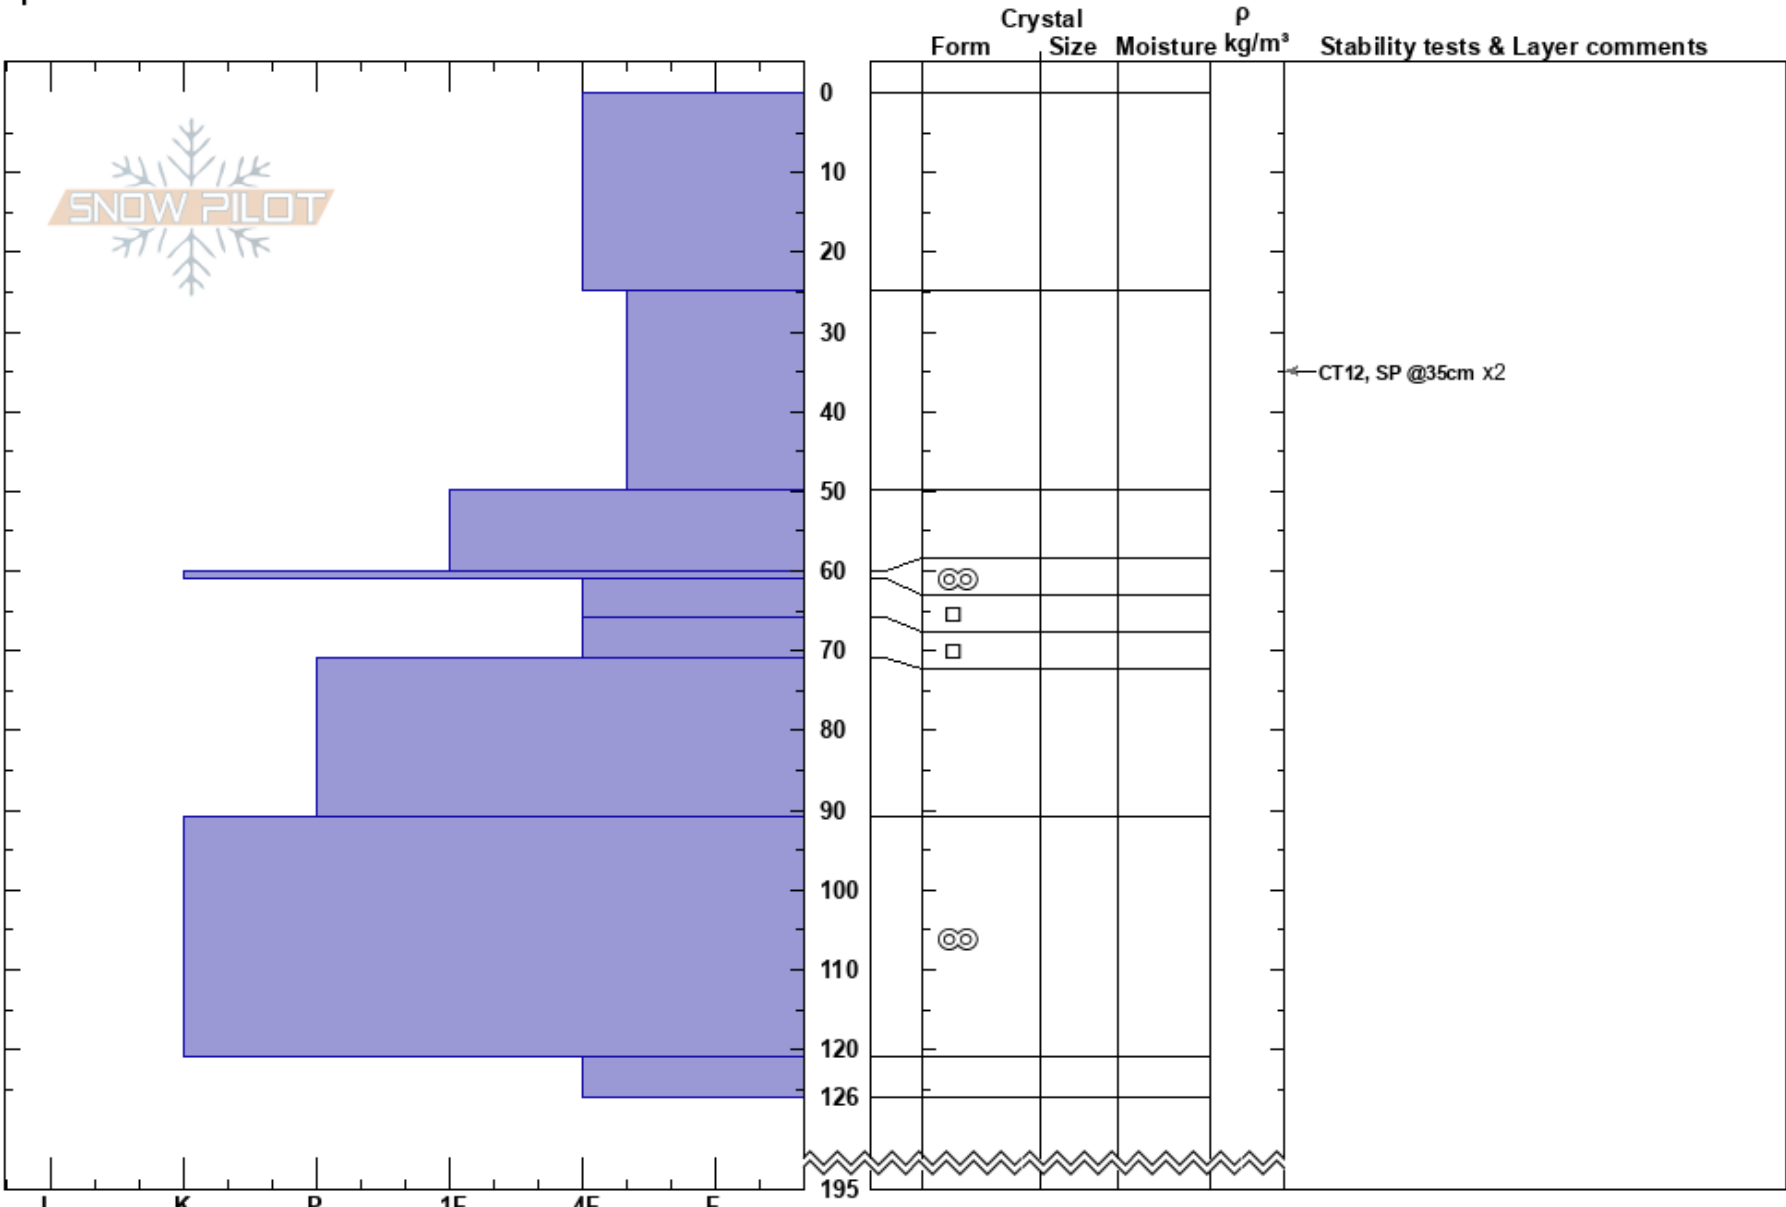

Catnap TP  
 Monashee  
 BC  
 Elevation: 186 m  
 Aspect: NW  
 Specifics:

Kristen Meilicke  
 01/01/2022 - 13:00  
 Co-ord: 51.05559N, -118.78936W  
 Slope Angle: 37°  
 Wind Loading:

Stability:  
 Air Temperature: -16.6°C PF:50 60-61cm:Problematic layer  
 Sky Cover: OVC  
 Precipitation: S-1  
 Wind: SW Light Breeze

HS:195

60-61cm:Problematic layer

Notes: