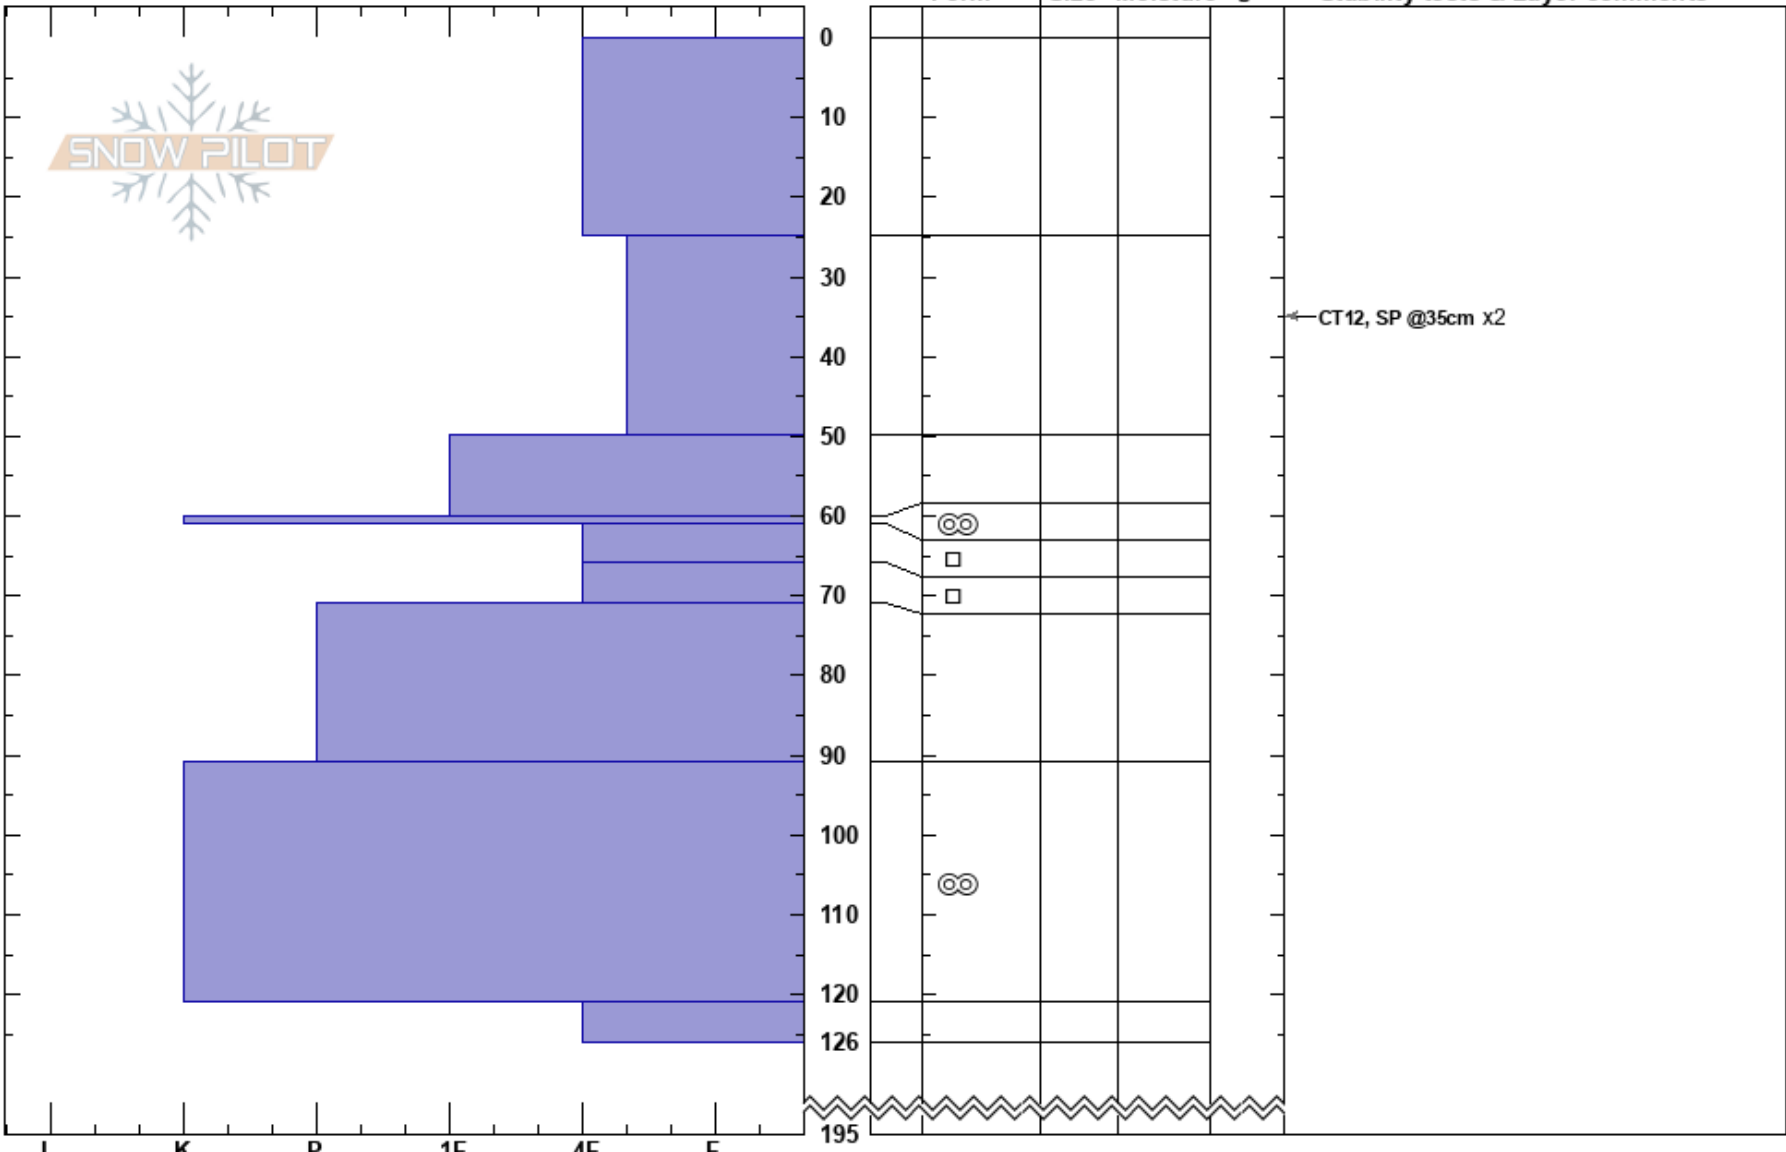

Catnap TP  
 Monashee  
 BC  
 Elevation: 186 m  
 Aspect: NW  
 Specifics:

Kristen Meilicke  
 01/01/2022 - 13:00  
 Co-ord: 51.05559N, -118.78936W  
 Slope Angle: 37°  
 Wind Loading:

Stability:  
 Air Temperature: -16.6°C PF:50 60-61cm:Problematic layer  
 Sky Cover: OVC  
 Precipitation: S-1  
 Wind: SW Light Breeze

HS:195  
 Layer Notes:  
 ρ  
 kg/m³  
 Stability tests & Layer comments

← CT12, SP @35cm x2

Notes: