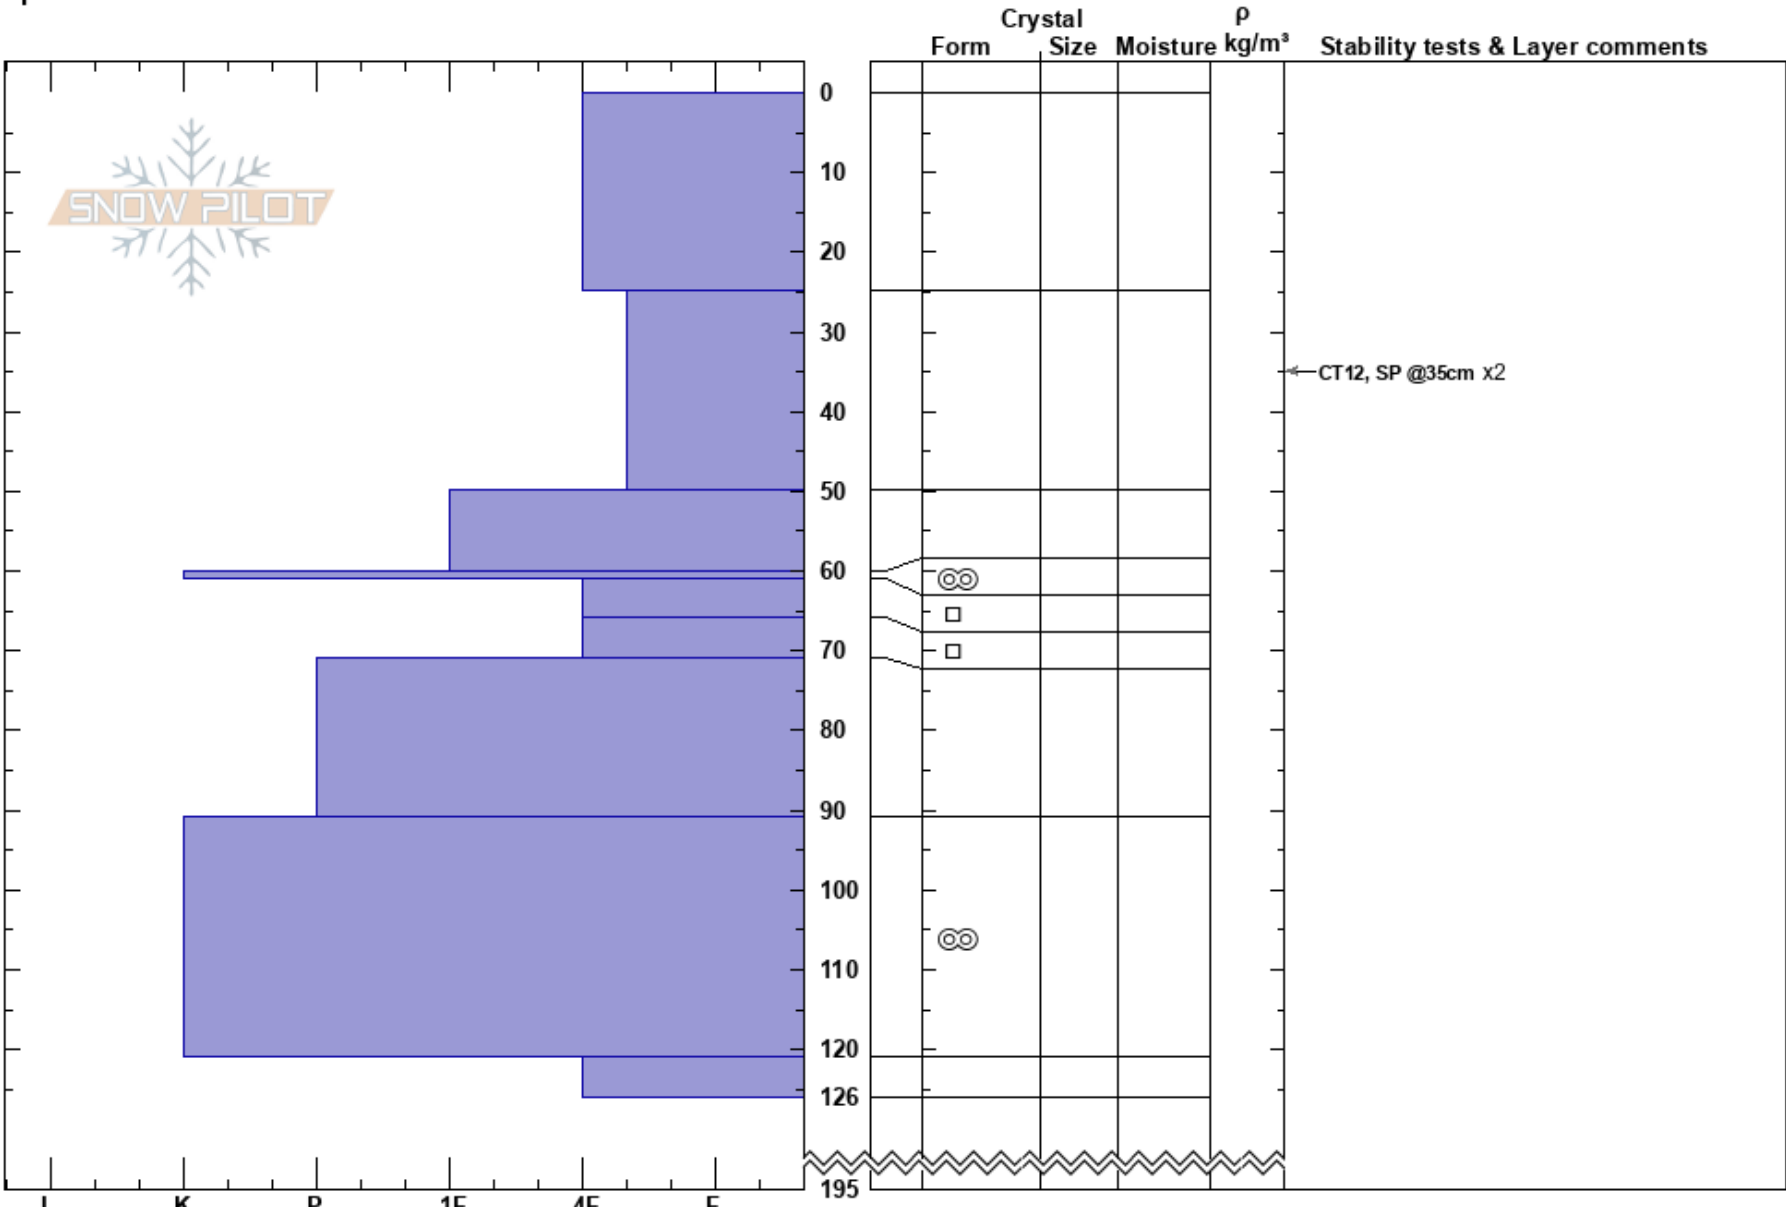

Catnap TP
 Monashee
 BC
 Elevation: 186 m
 Aspect: NW
 Specifics:

Kristen Meilicke
 01/01/2022 - 13:00
 Co-ord: 51.05559N, -118.78936W
 Slope Angle: 37°
 Wind Loading:

Stability:
 Air Temperature: -16.6°C PF:50 60-61cm:Problematic layer
 Layer Notes:
 Sky Cover: OVC
 Precipitation: S-1
 Wind: SW Light Breeze