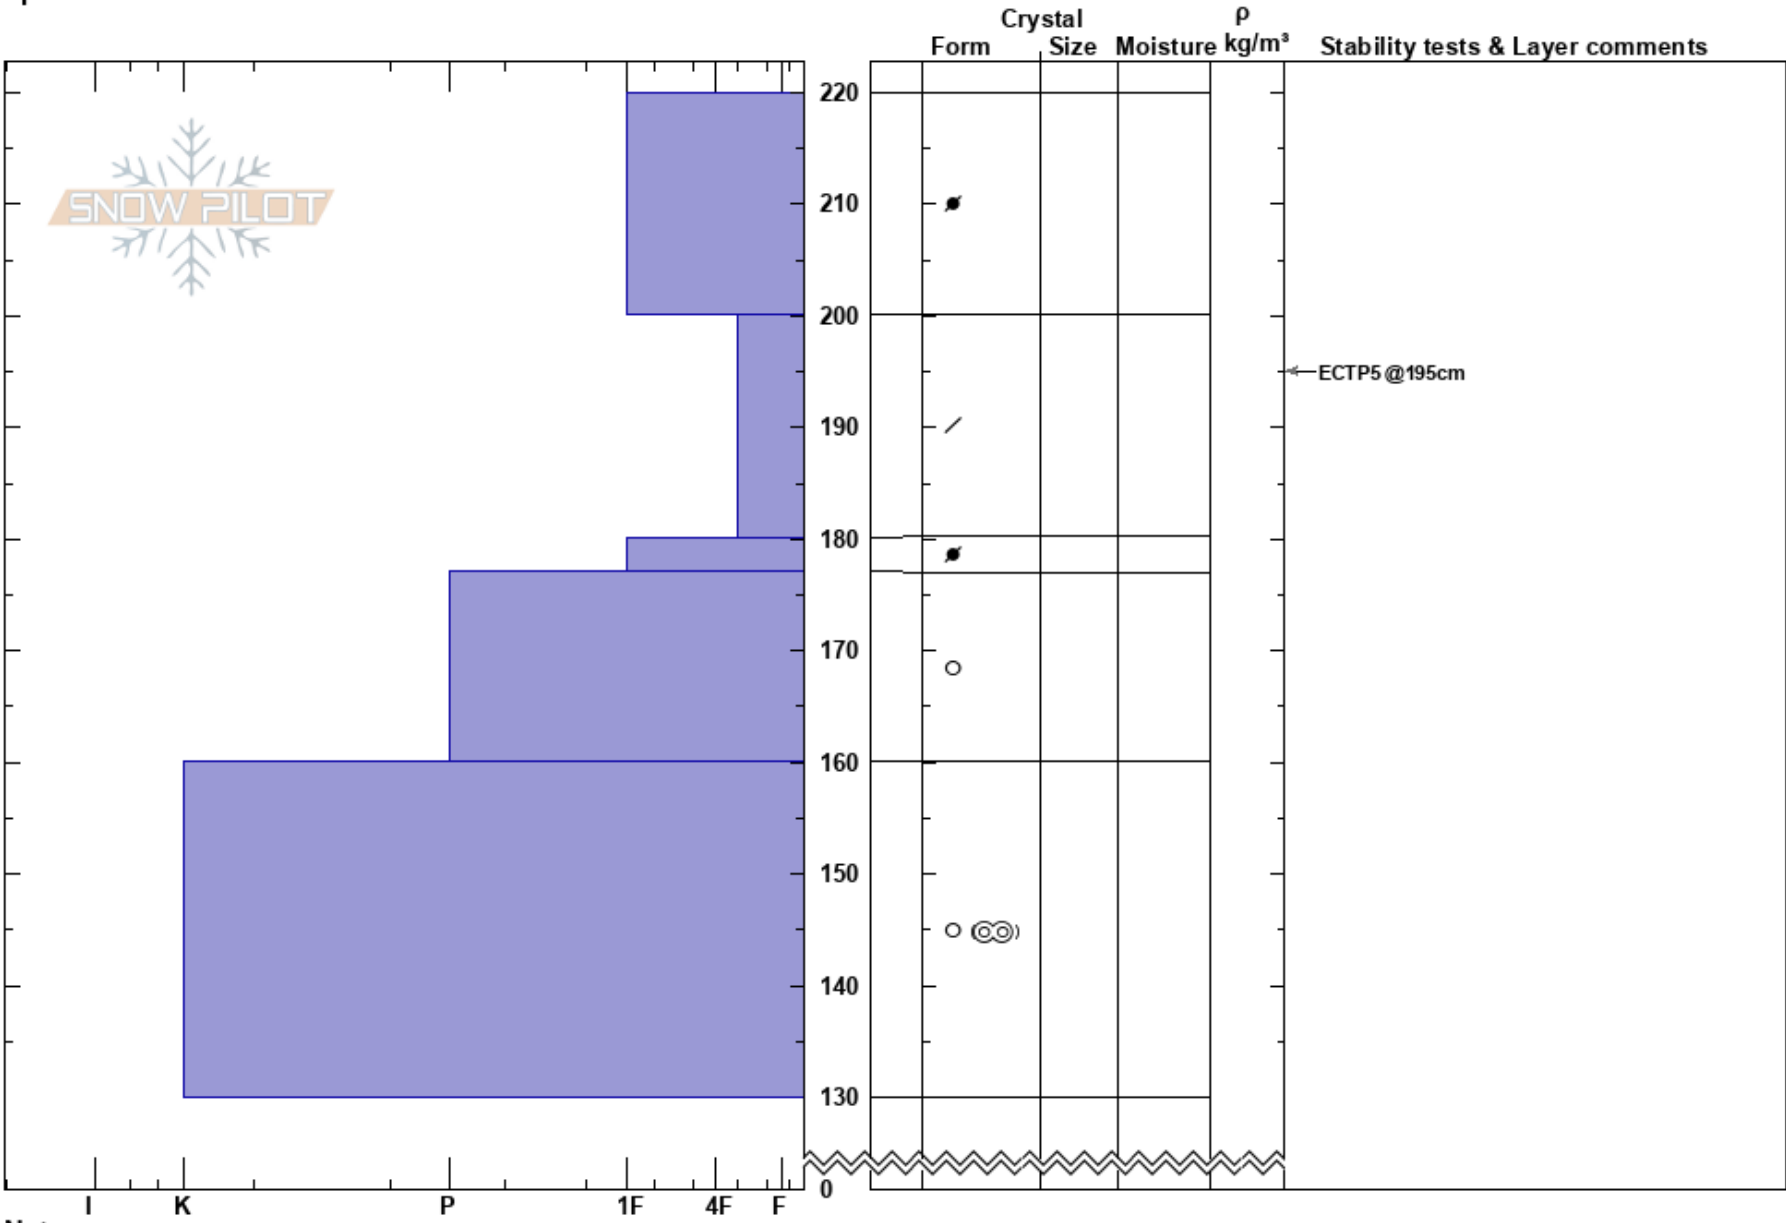

North Emerald Lake  
 RMNP  
 CO  
 Elevation: 10330 ft  
 Aspect: N  
 Specifics:

Ian Fowler  
 04/29/2024 - 10:00am  
 Co-ord: 13T 442567W 4459753N  
 Slope Angle:  
 Wind Loading:

Stability:  
 Air Temperature:  
 Sky Cover:  
 Precipitation:  
 Wind:

HS:220  
 PF:35 200-180cm:Problematic layer  
 PS:5

Notes: