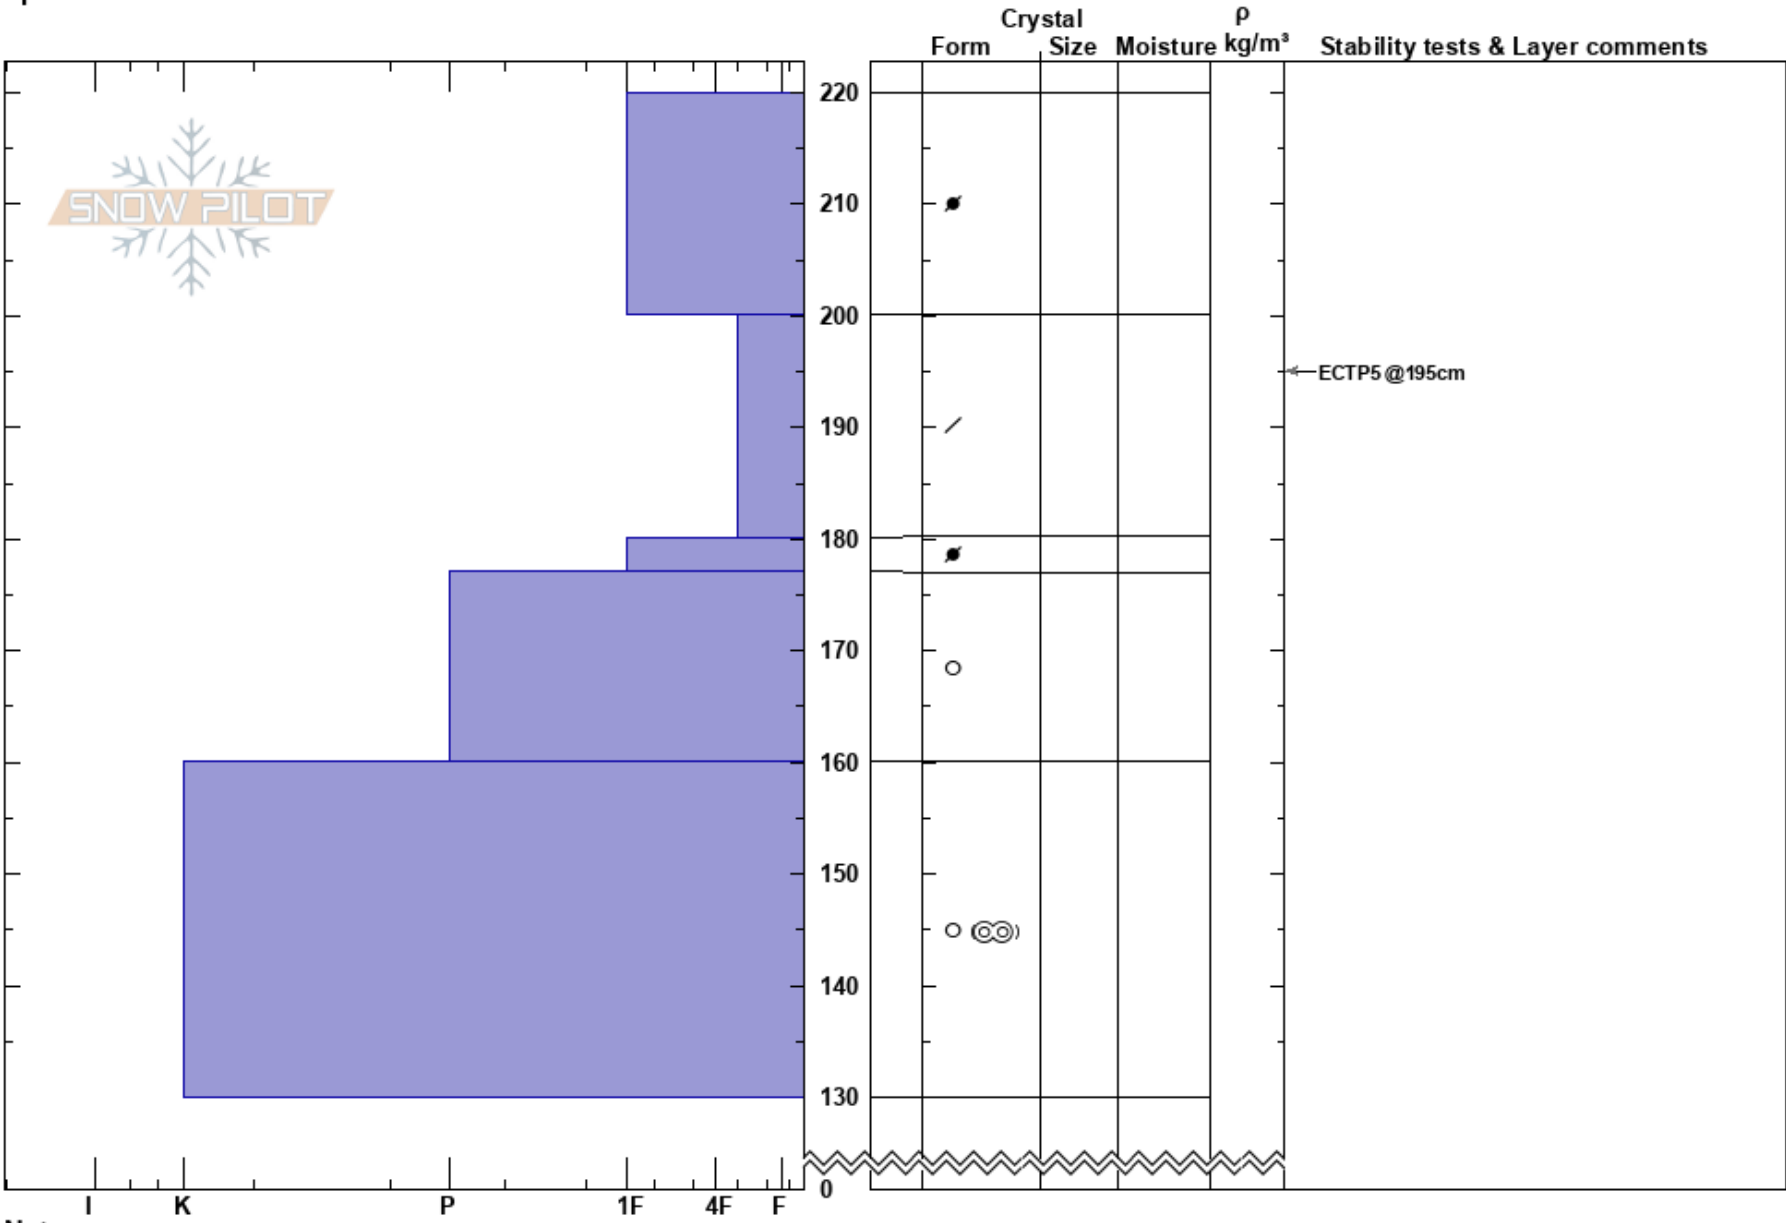

North Emerald Lake
 RMNP
 CO
 Elevation: 10330 ft
 Aspect: N
 Specifics:

Ian Fowler
 04/29/2024 - 10:00am
 Co-ord: 13T 442567W 4459753N
 Slope Angle:
 Wind Loading:

Stability:
 Air Temperature:
 Sky Cover:
 Precipitation:
 Wind:

HS:220
 PF:35 200-180cm:Problematic layer
 PS:5

Notes: