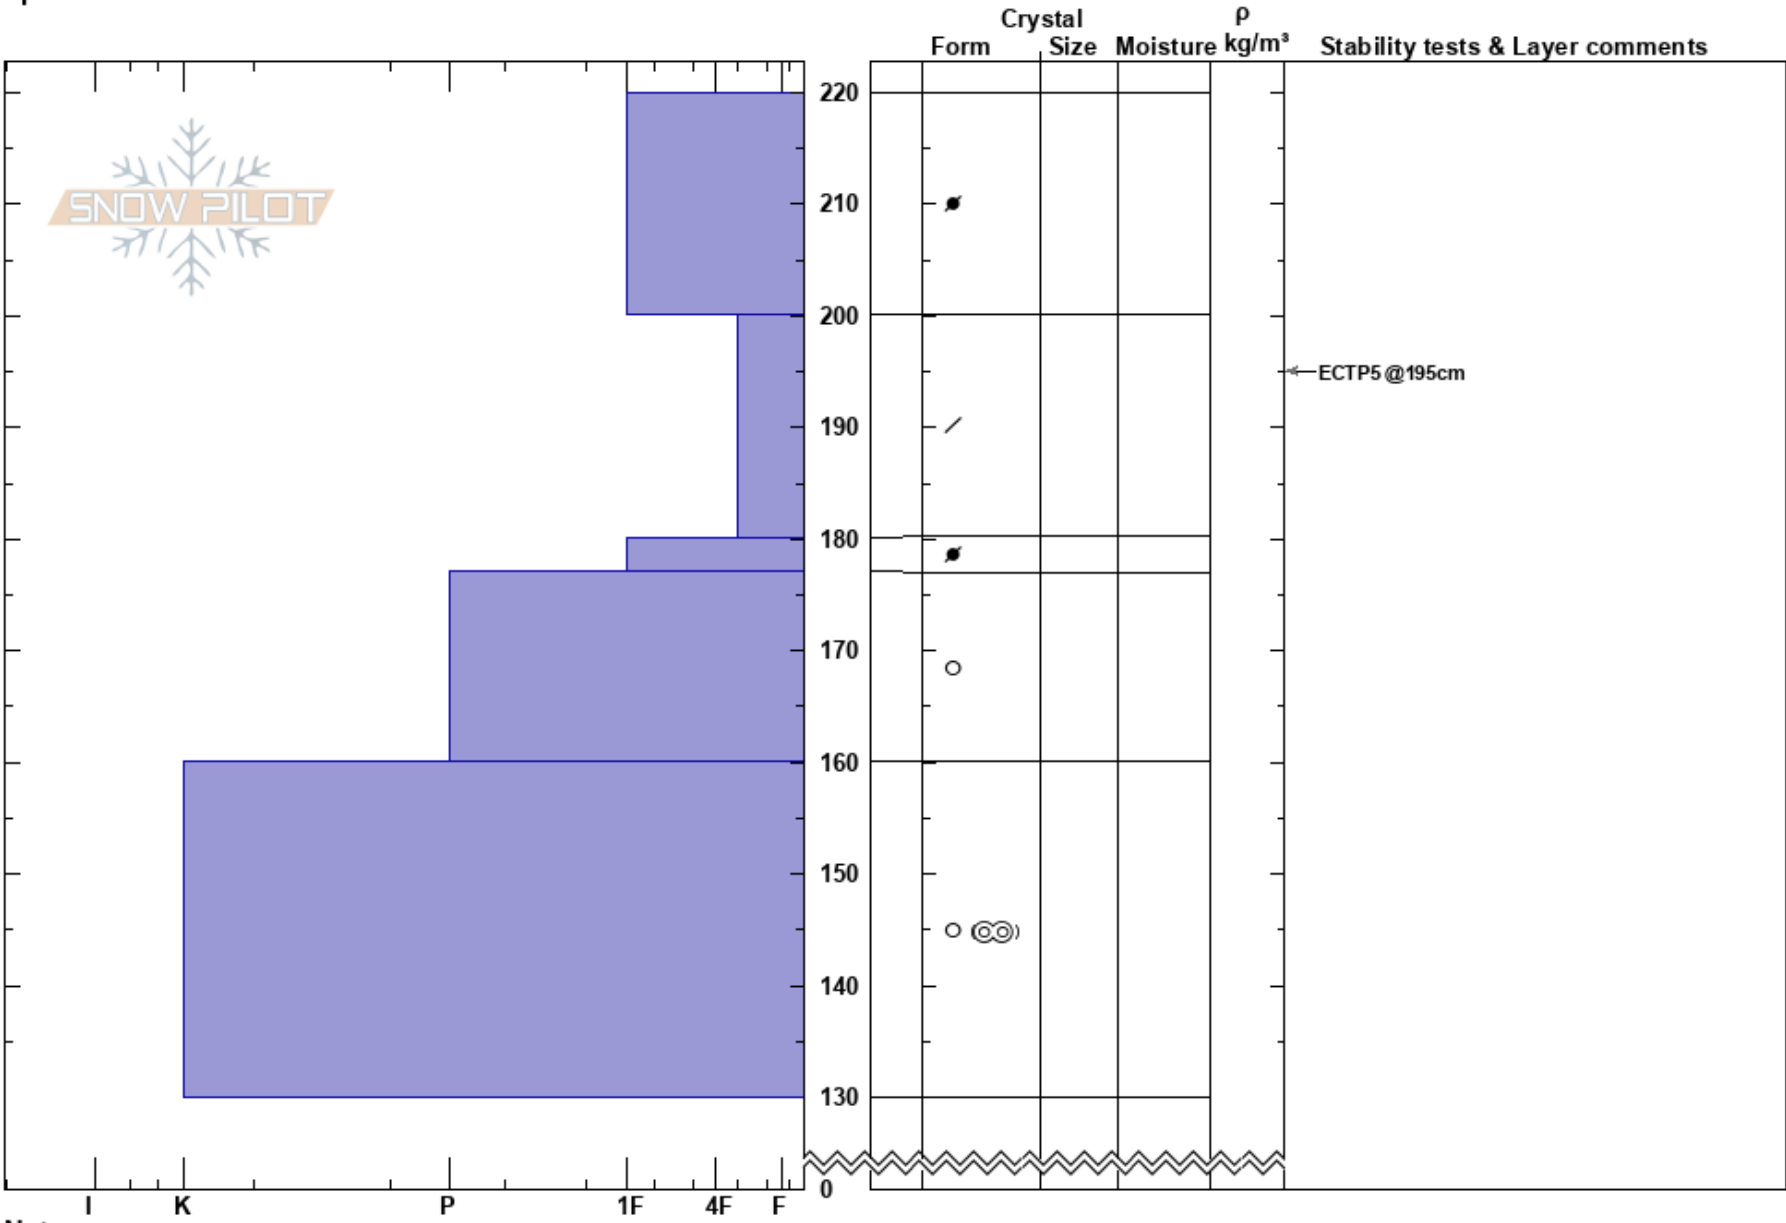

North Emerald Lake
RMNP
CO
Elevation: 10330 ft
Aspect: N
Specifics:

Ian Fowler
04/29/2024 - 10:00am
Co-ord: 13T 442567W 4459753N
Slope Angle:
Wind Loading:

Stability:
Air Temperature:
Sky Cover:
Precipitation:
Wind:
HS:220
PF:35 200-180cm:Problematic layer
PS:5