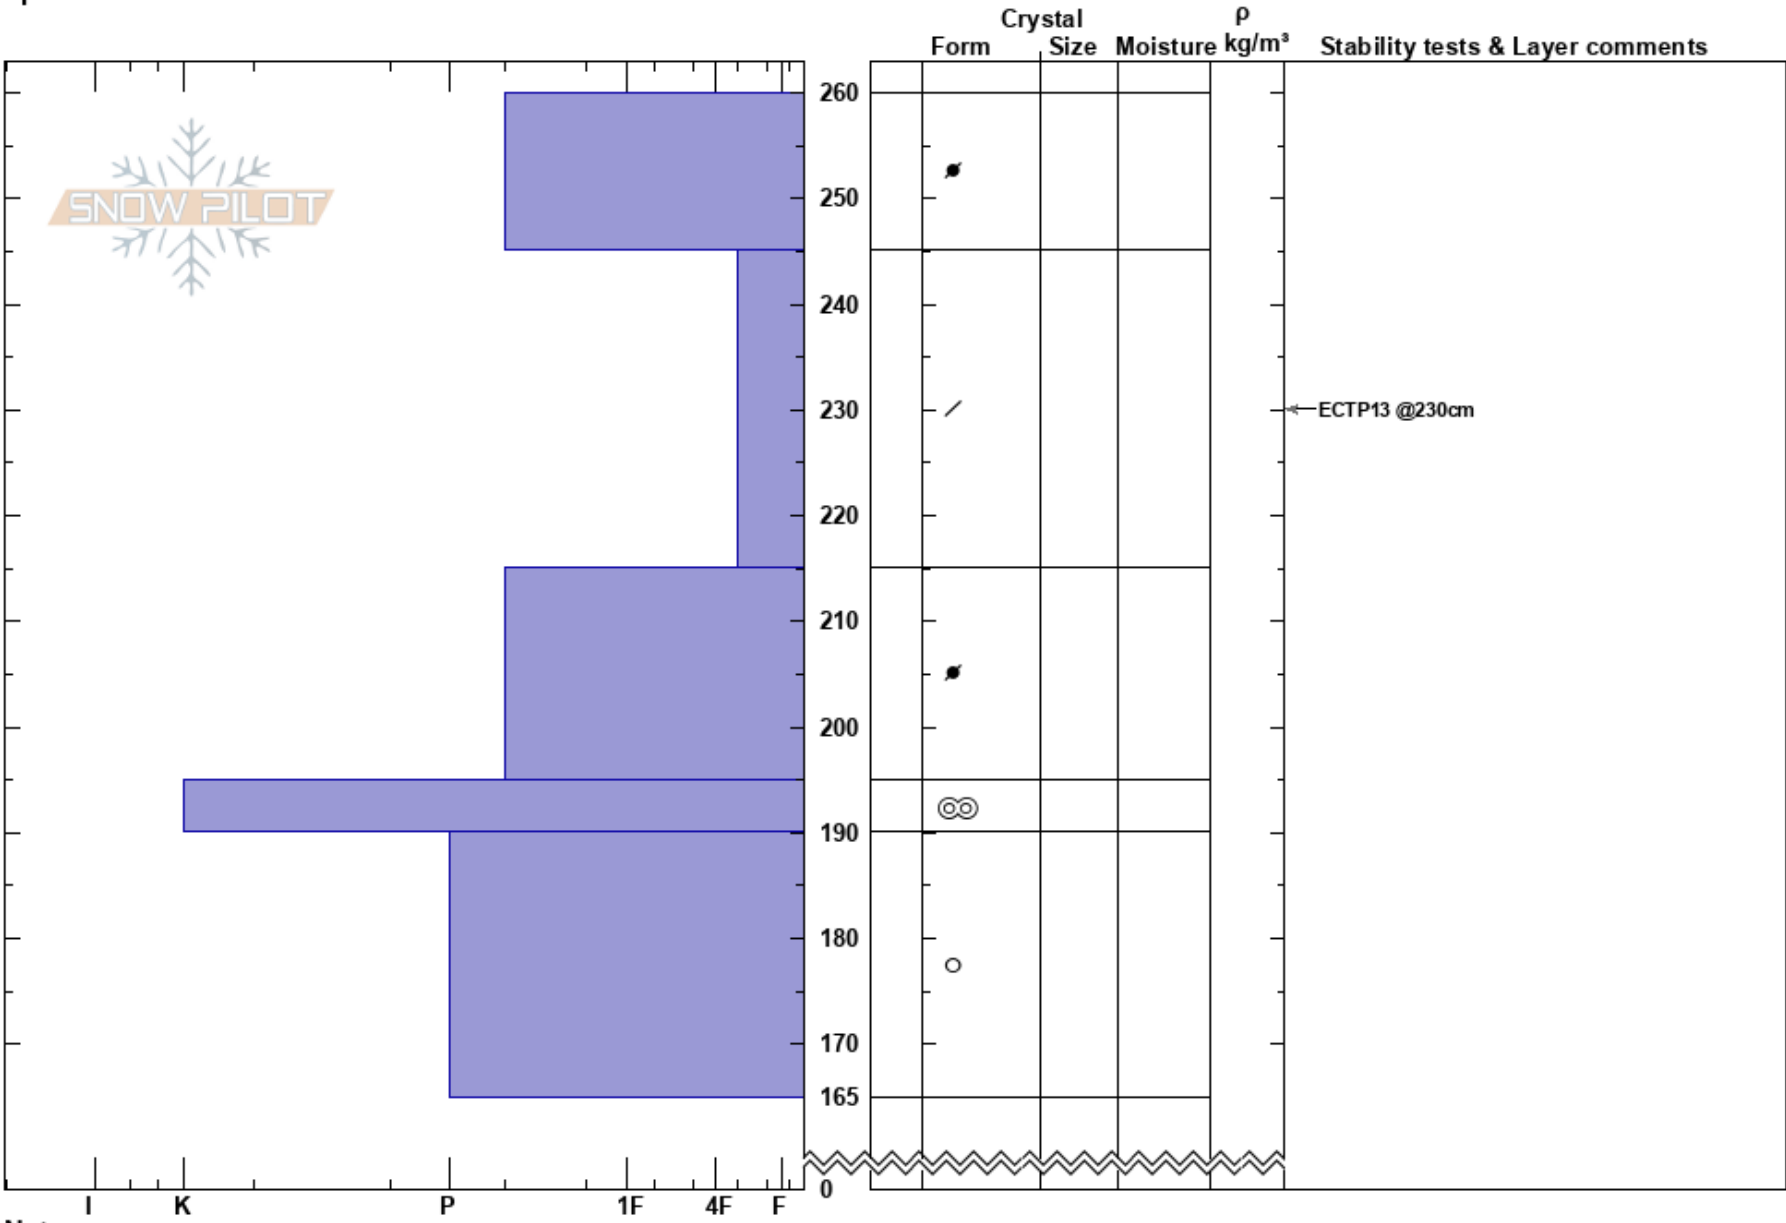

East ATL  
 RMNP  
 CO  
 Elevation: 10600 ft  
 Aspect: E  
 Specifics:

Ian Fowler  
 04/29/2024 - 11:00am  
 Co-ord: 13T 442643W 4461979N  
 Slope Angle:  
 Wind Loading:

Stability:  
 Air Temperature:  
 Sky Cover:  
 Precipitation:  
 Wind:

HS:260  
 245-215cm:Problematic layer

Notes: