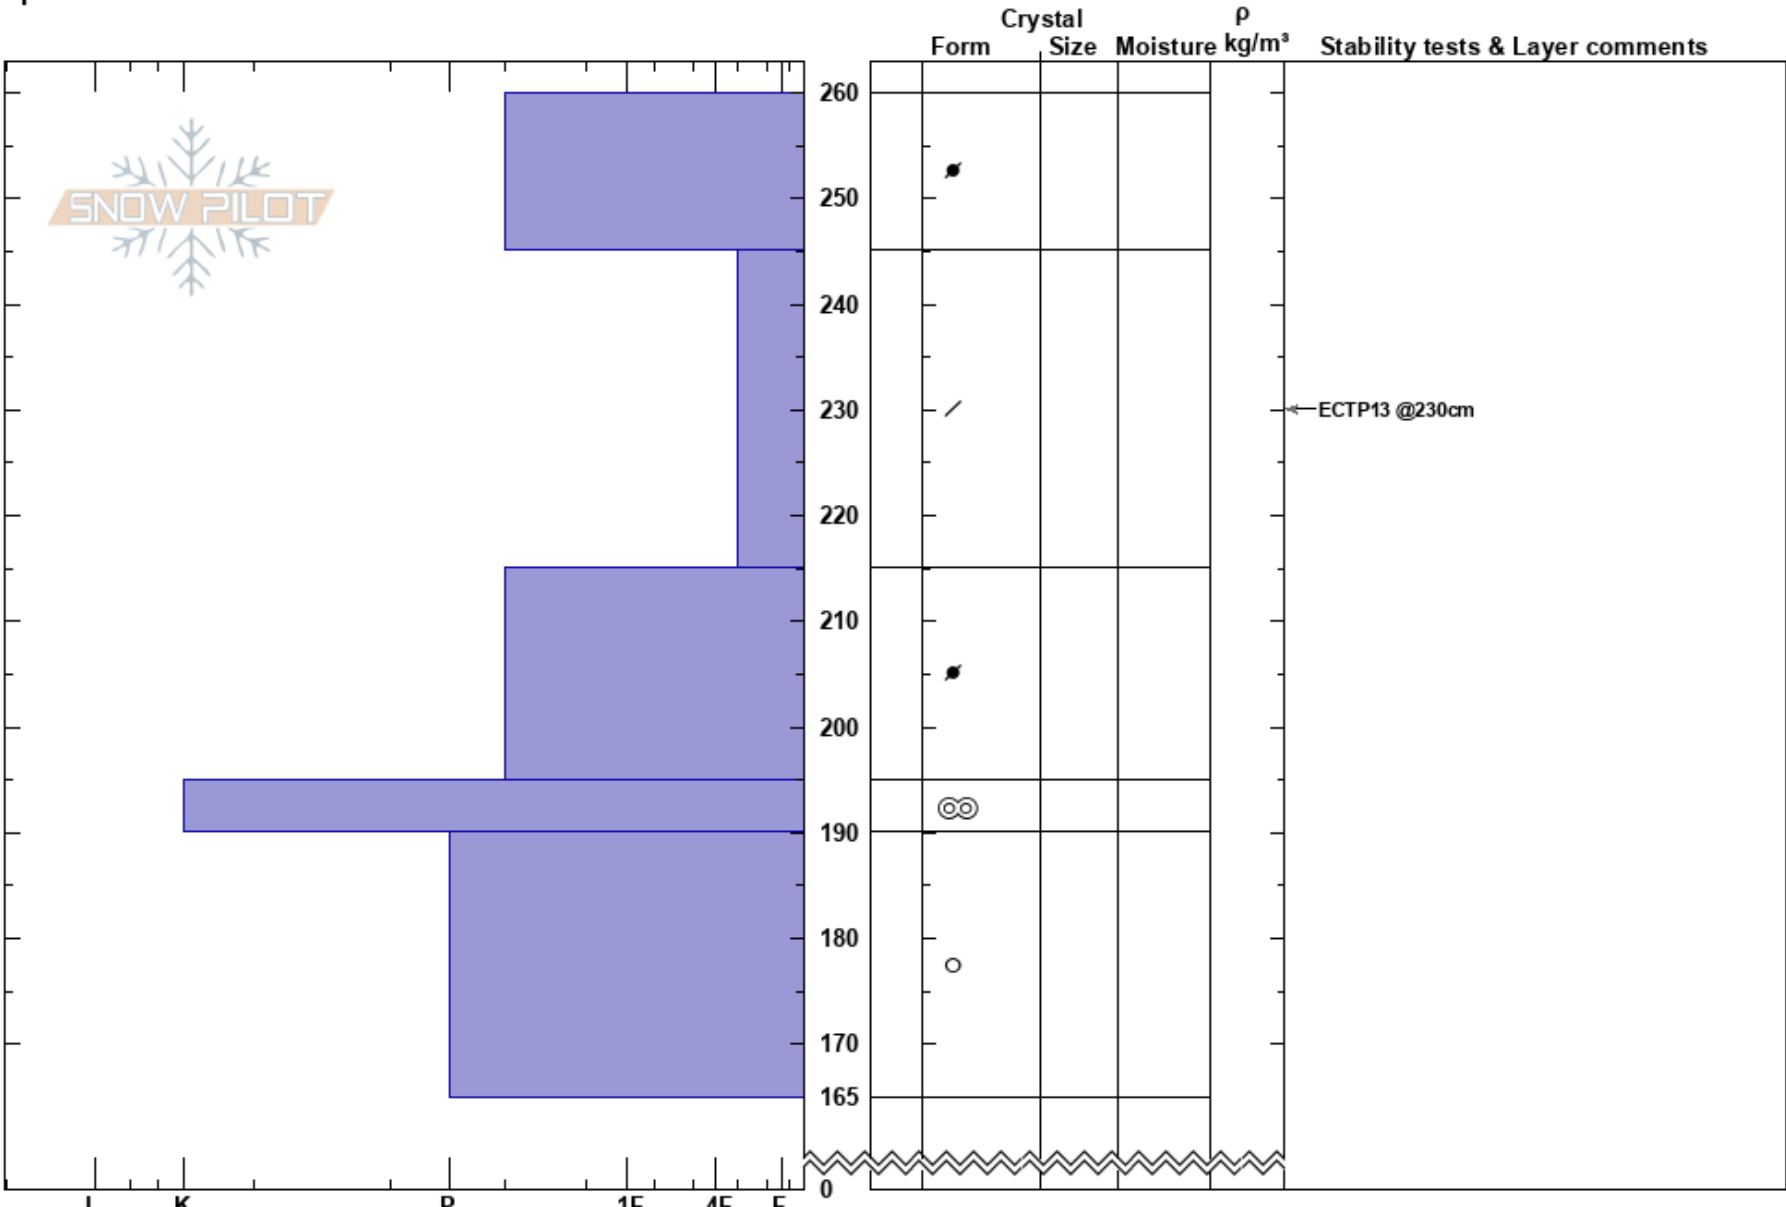

East ATL
 RMNP
 CO
 Elevation: 10600 ft
 Aspect: E
 Specifics:

Ian Fowler
 04/29/2024 - 11:00am
 Co-ord: 13T 442643W 4461979N
 Slope Angle:
 Wind Loading:

Stability:
 Air Temperature:
 Sky Cover:
 Precipitation:
 Wind:

HS:260
 245-215cm:Problematic layer

Notes: