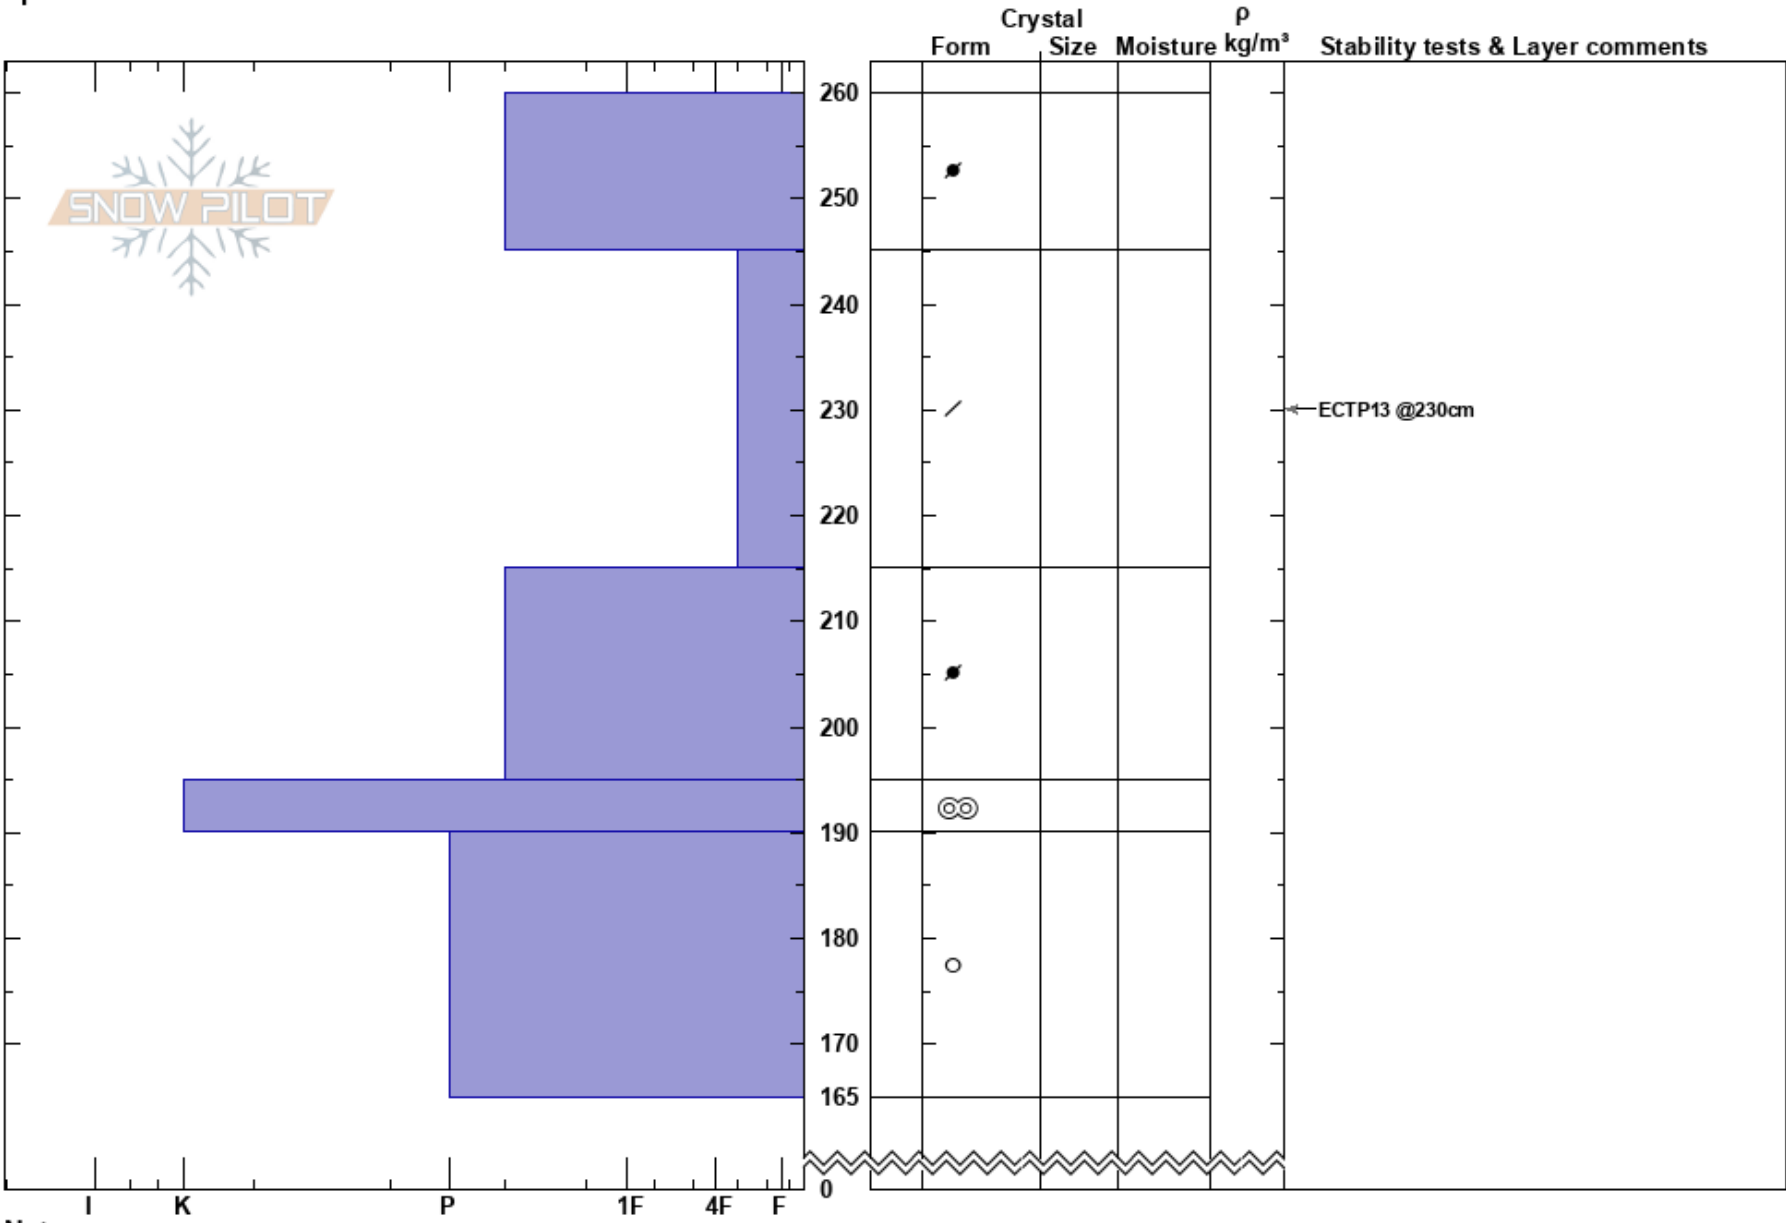

East ATL
 RMNP
 CO
 Elevation: 10600 ft
 Aspect: E
 Specifics:

Ian Fowler
 04/29/2024 - 11:00am
 Co-ord: 13T 442643W 4461979N
 Slope Angle:
 Wind Loading:

Stability:
 Air Temperature:
 Sky Cover:
 Precipitation:
 Wind:

HS:260
 245-215cm:Problematic layer

Notes: