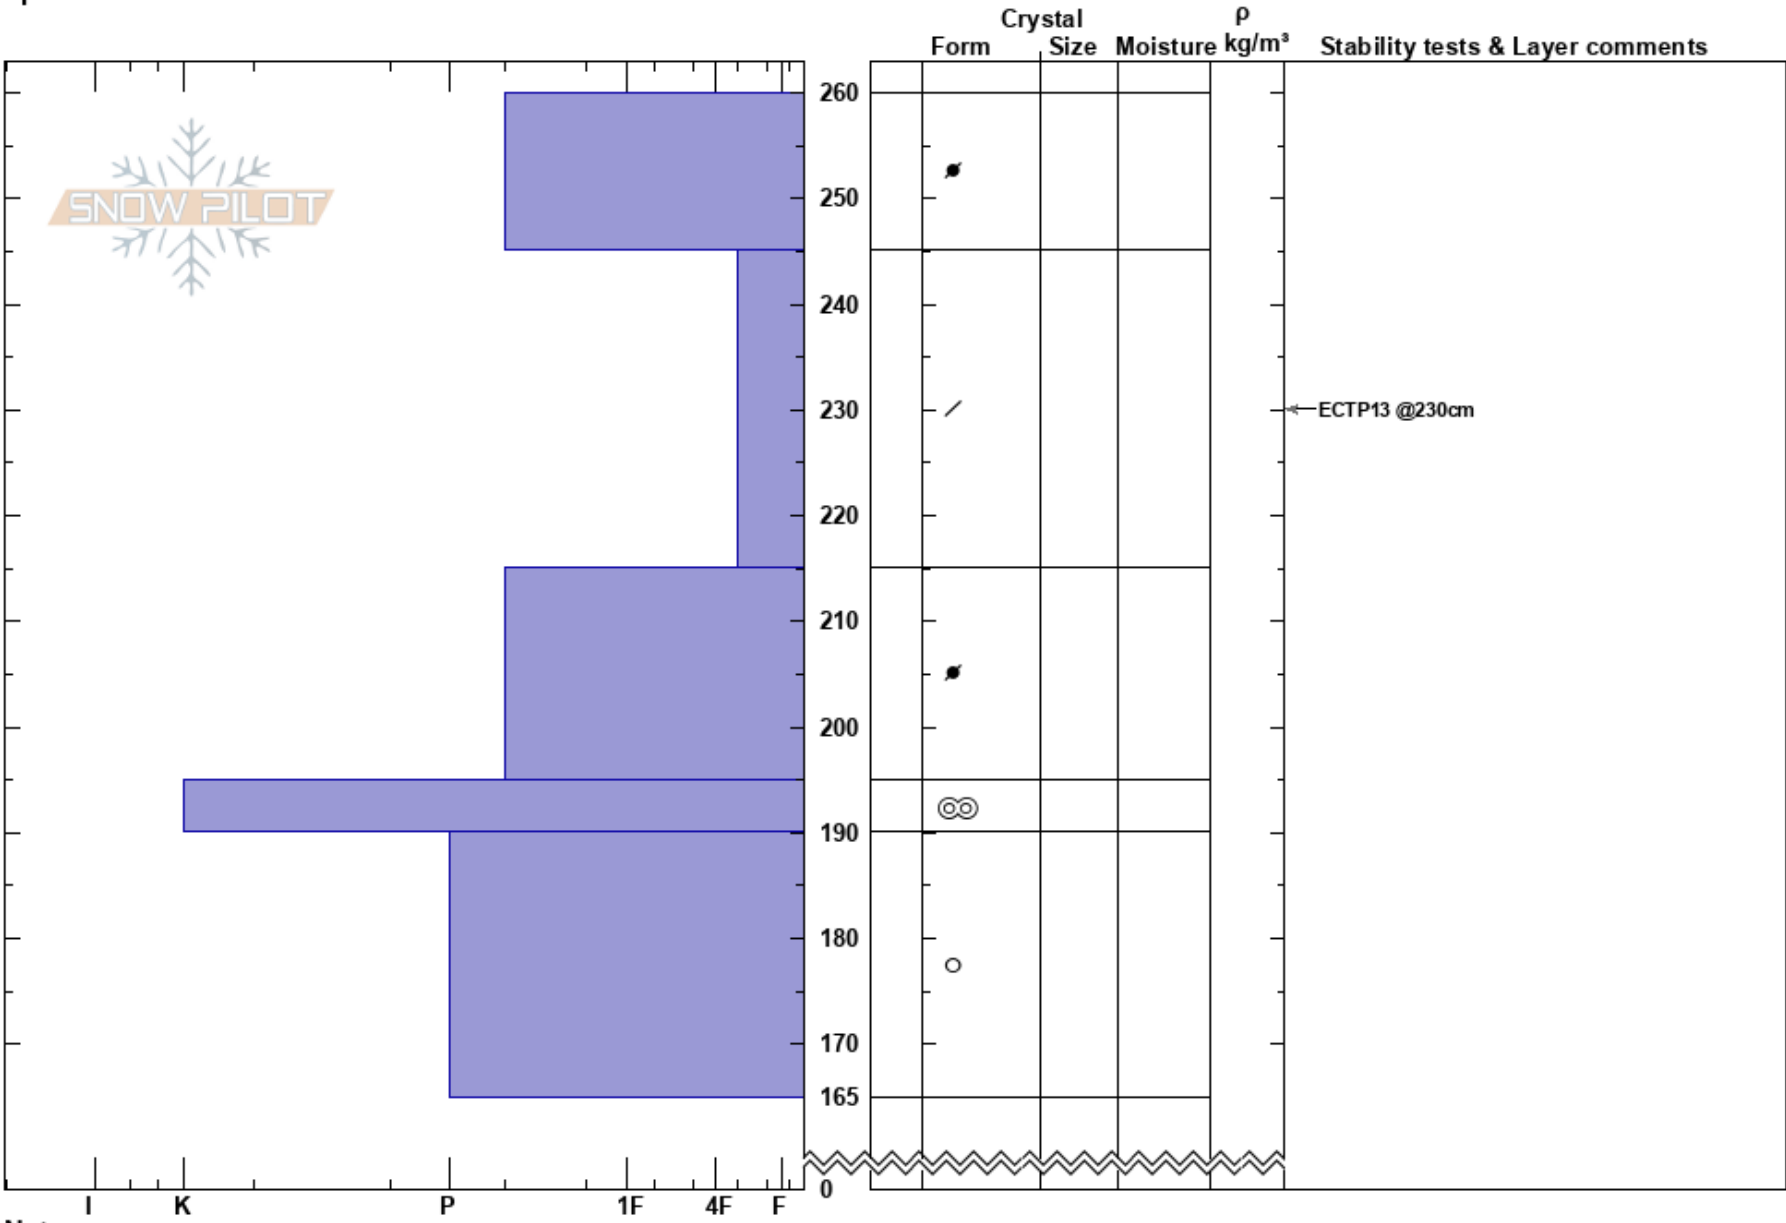

East ATL
RMNP
CO
Elevation: 10600 ft
Aspect: E
Specifics:

Ian Fowler
04/29/2024 - 11:00am
Co-ord: 13T 442643W 4461979N
Slope Angle:
Wind Loading:

Stability:
Air Temperature:
Sky Cover:
Precipitation:
Wind:

HS:260
245-215cm:Problematic layer

Notes: