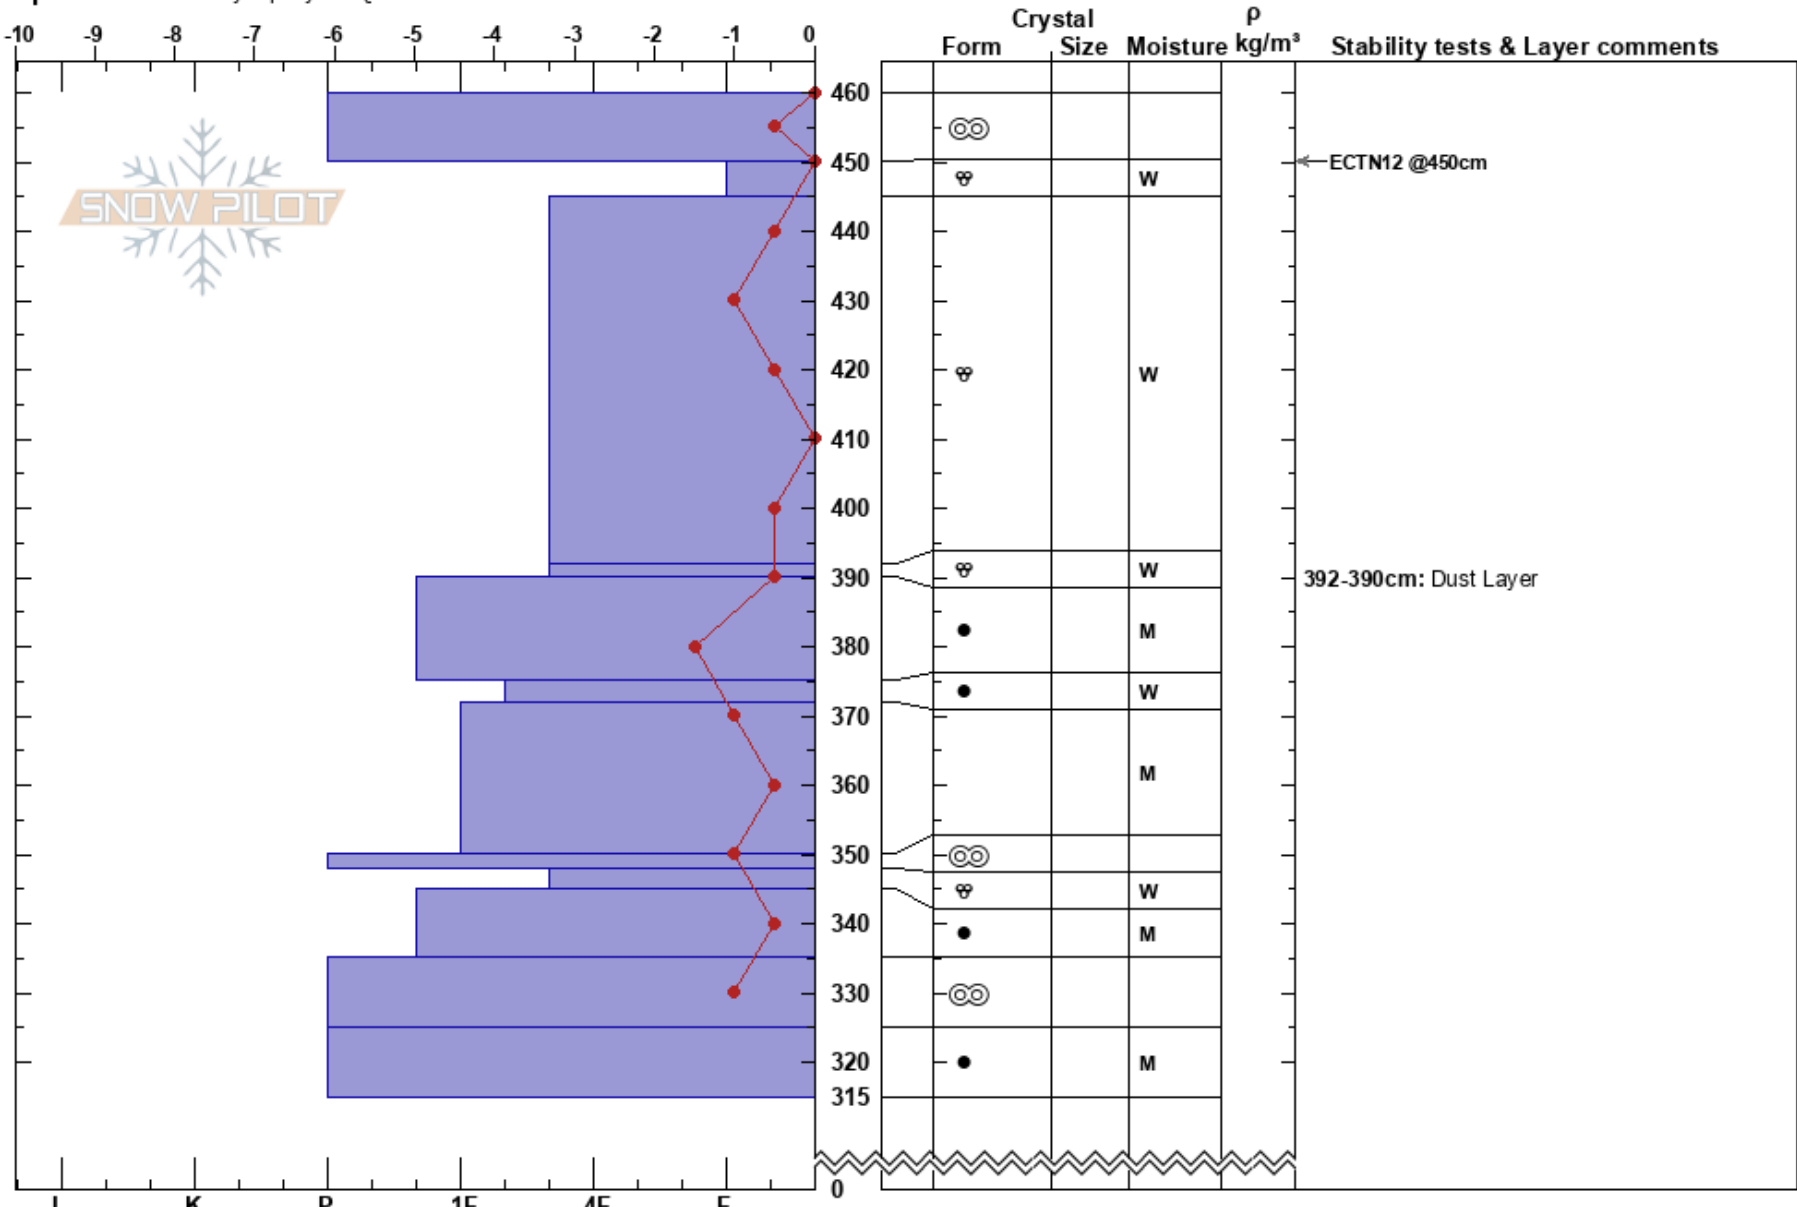

Gordy's Shoulder
 Kenai Mountains
 AK
 Elevation: 1590 ft
 Aspect: 330°
 Specifics: Instability rapidly rising

Andrew Schauer
 04/29/2024 - 1:00pm
 Co-ord: 60.79194N, -148.94722W
 Slope Angle: 31°
 Wind Loading: no

Stability:
 Air Temperature: 6°C
 Sky Cover: CLR
 Precipitation: NO
 Wind: E Calm
 HS:460
 PF:15
 PS:1
 392-390cm: Dust Layer

Notes: