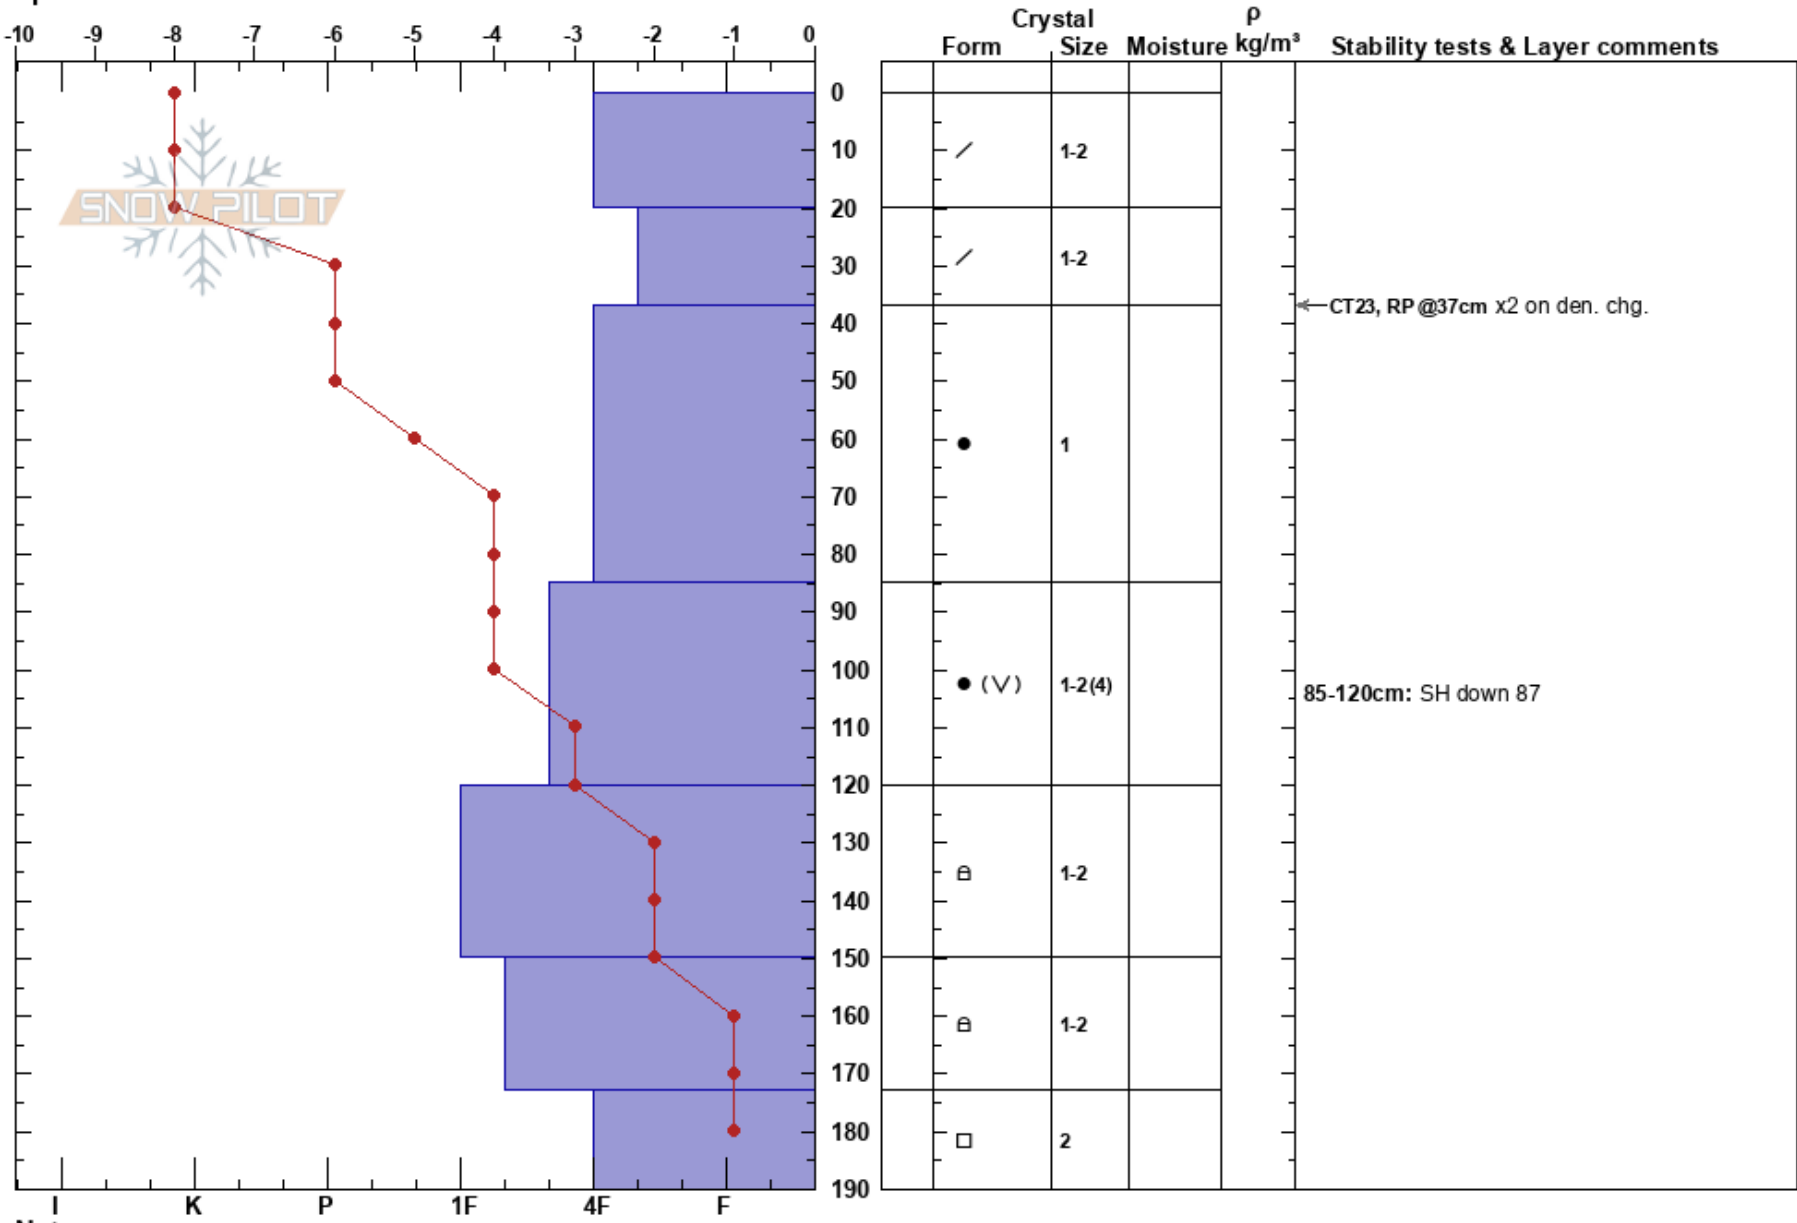

Sunrise Lodge
 Selkirks
 CA
 Elevation: 2150 m
 Aspect: NE
 Specifics:

Peter Kusnierz
 02/14/2023 - 11:01am
 Co-ord:
 Slope Angle: 25°
 Wind Loading:

Stability:
 Air Temperature: -8°C
 Sky Cover: OVC
 Precipitation: S-1
 Wind: Calm

HS:190
 PF:50
 85-120cm: SH down 87
 85-120cm: Problematic layer

Notes: