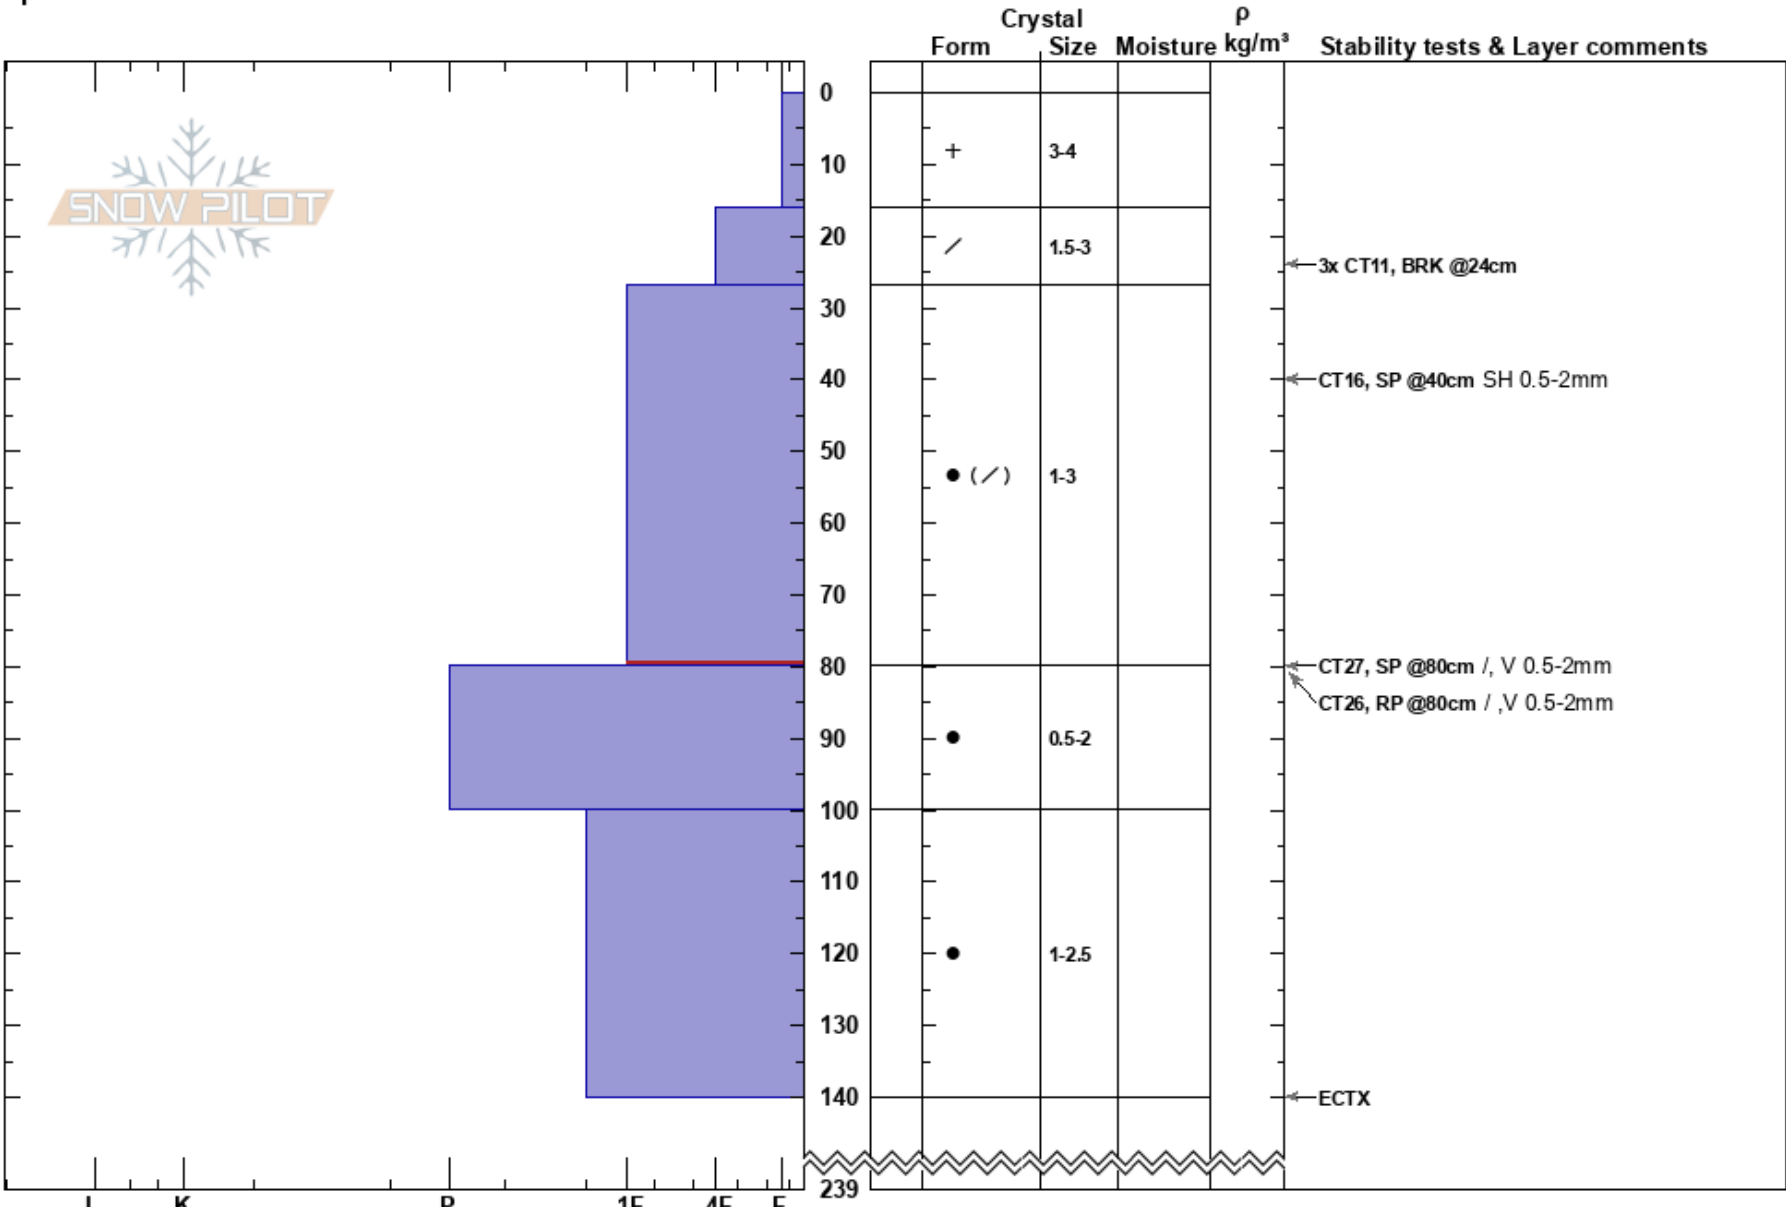

Brad's Run
 Monashee
 BC
 Elevation: 2035 m
 Aspect: NE
 Specifics:

Liam Ortiz
 16/03/2023 - 11:00
 Co-ord:
 Slope Angle: 36°
 Wind Loading:

Stability: **HS:239**
 Air Temperature: -9.5°C PF:40 27-80cm:Problematic layer
 Sky Cover: CLR
 Precipitation: NO
 Wind: Calm

Layer Notes:

Notes: I K P 1F 4F F