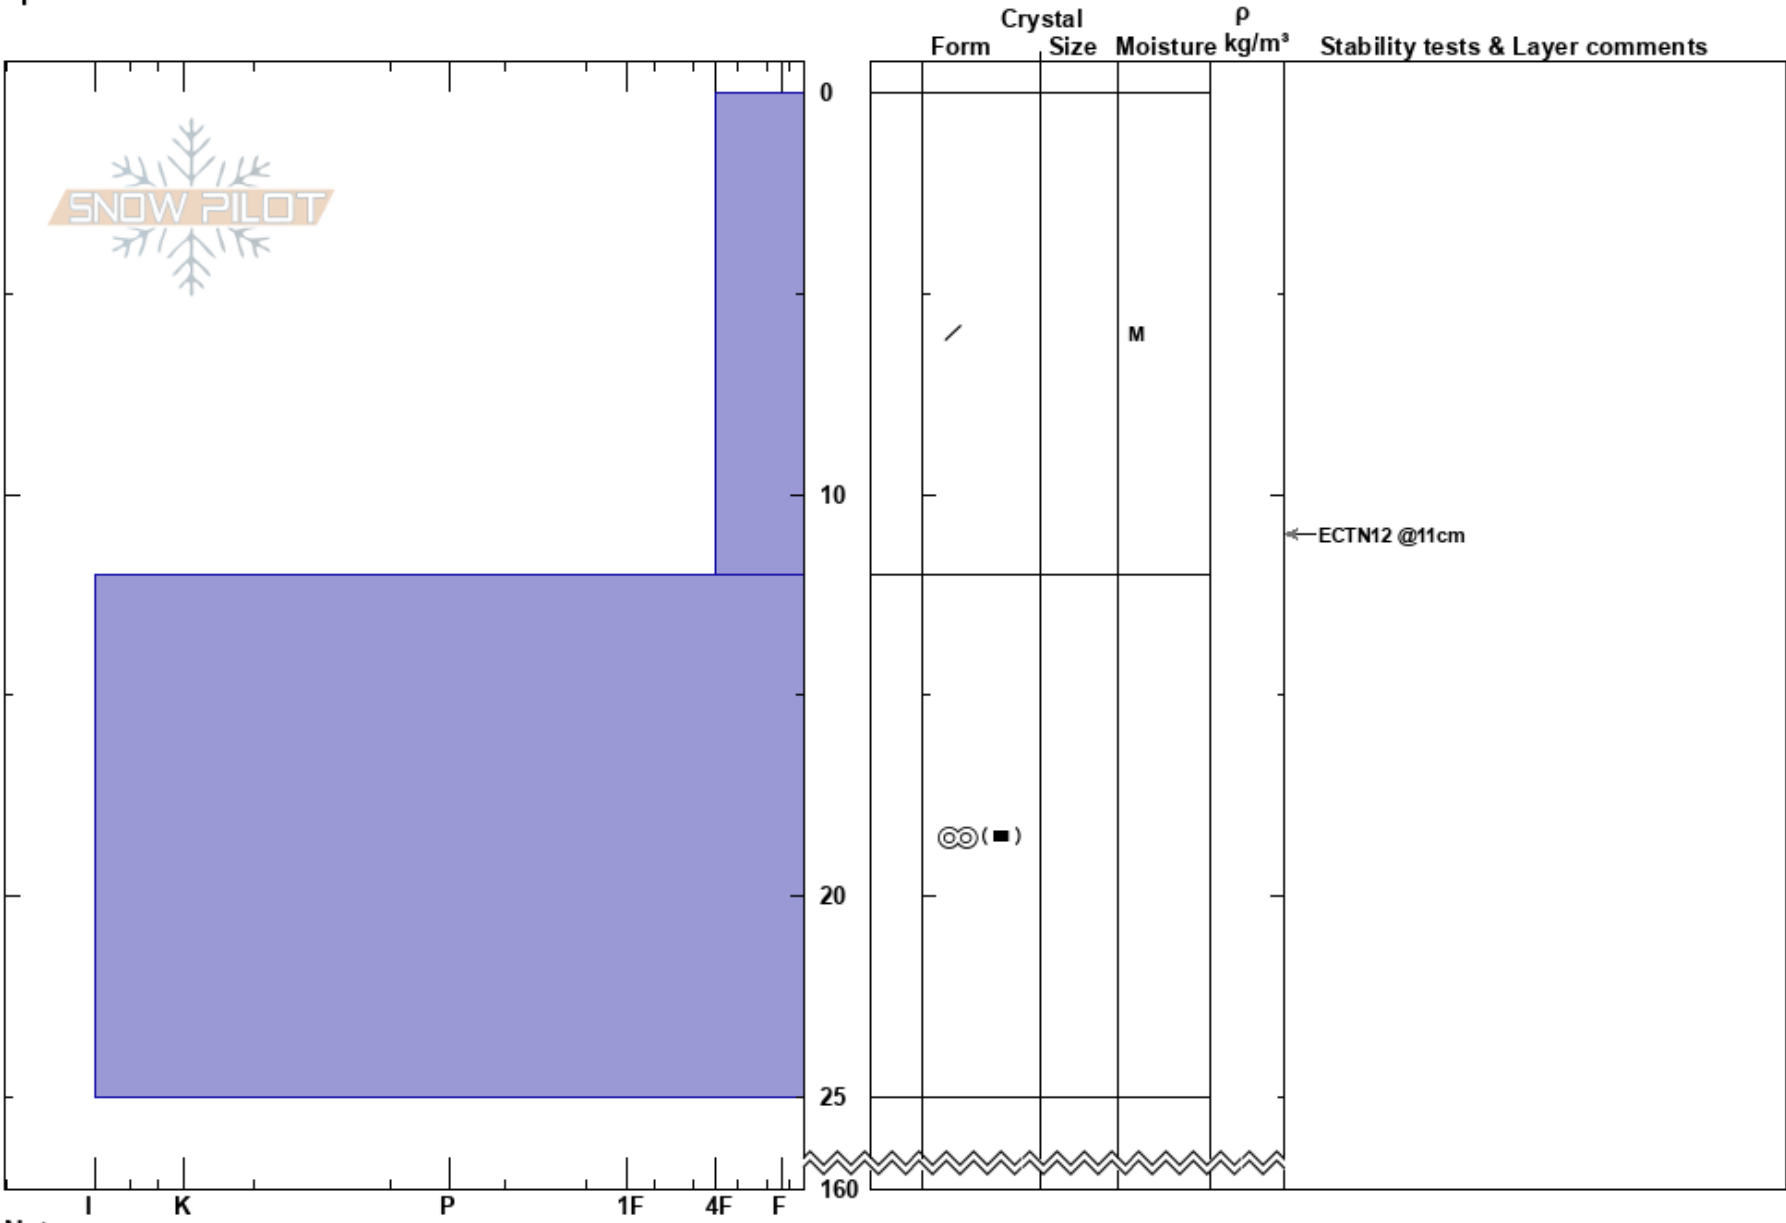

Välliste
 Välliste
 Sweden
Elevation: 950 m
Aspect: NE
Specifics:

Oskar Brodén
 29/04/2024 - 10:45
Co-ord: 63.27114N, 13.13351E
Slope Angle: 22°
Wind Loading:

Stability:
Air Temperature: 0°C
Sky Cover: X
Precipitation: NO
Wind: E Light Breeze

HS: 160

Layer Notes:

Notes: