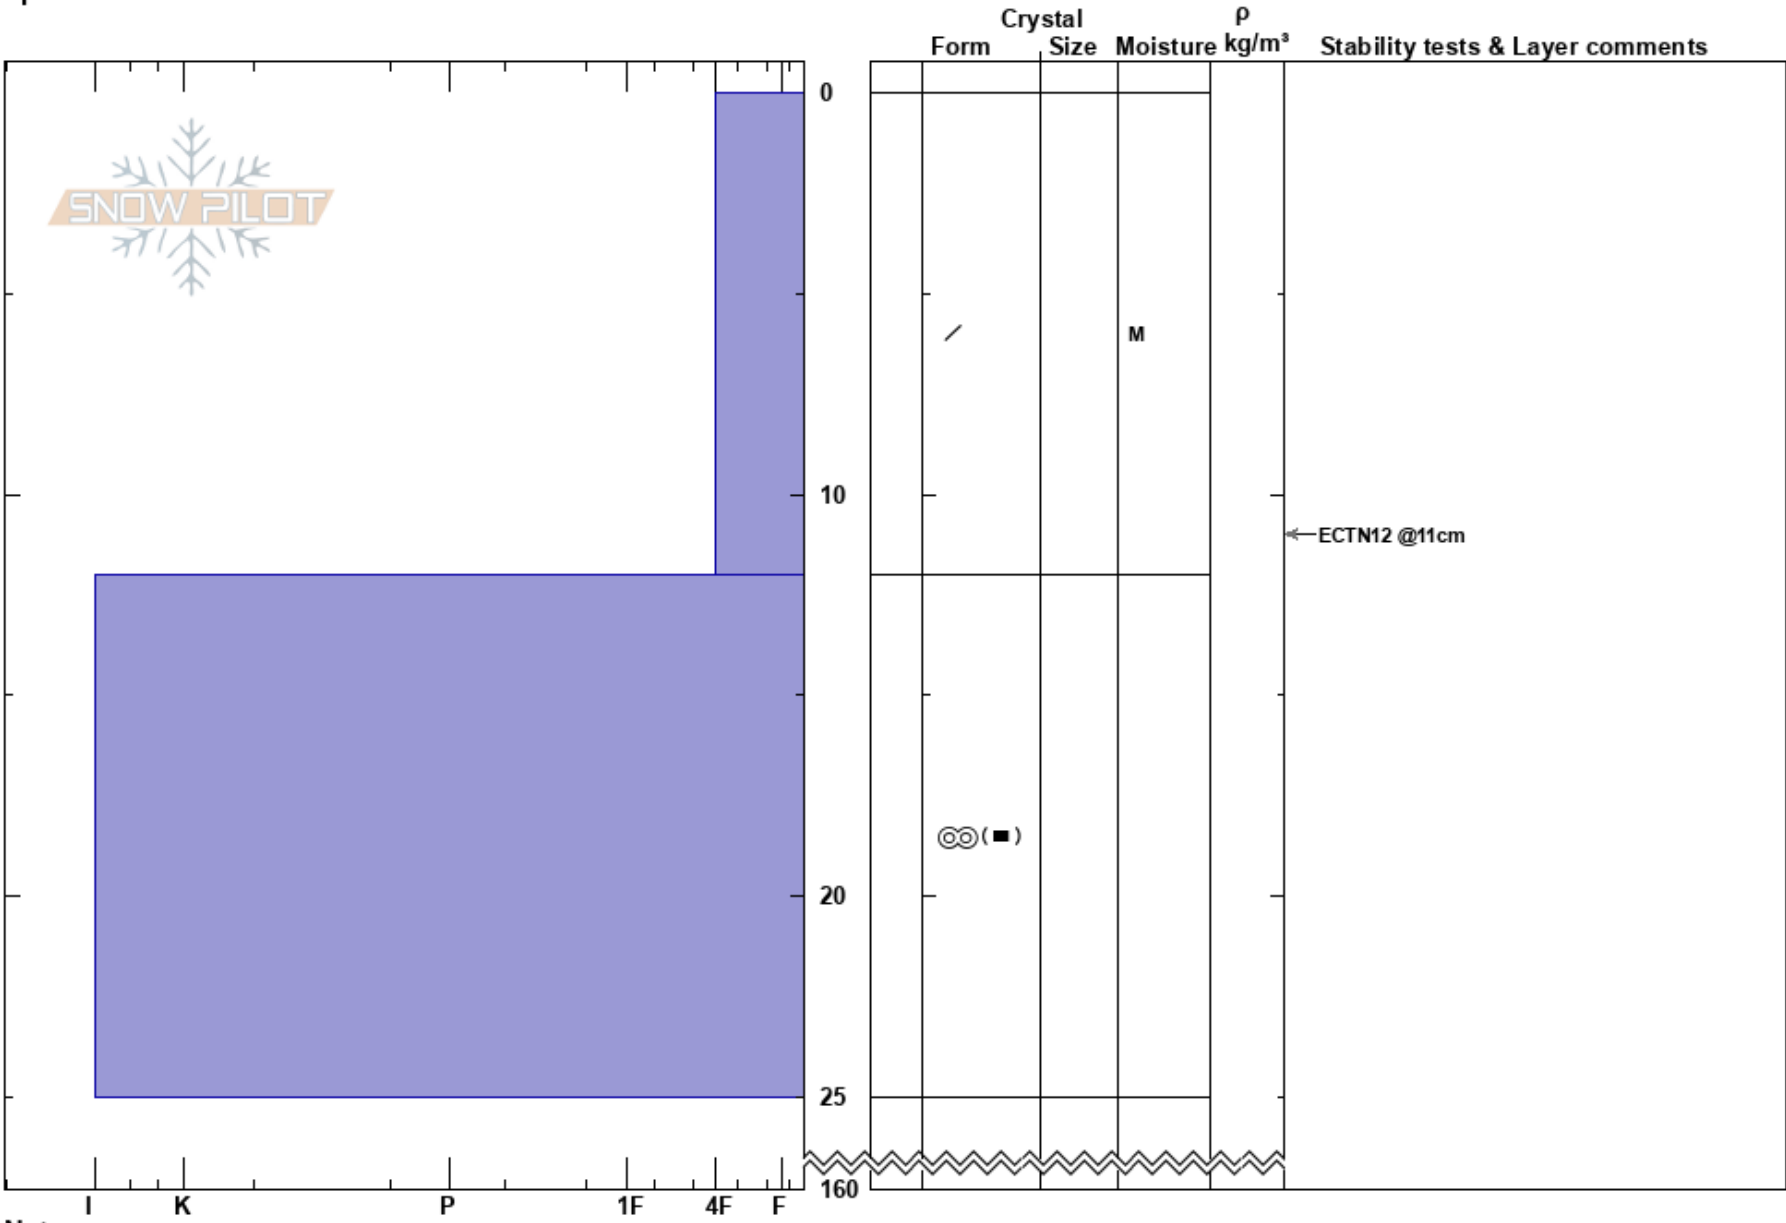

Välliste
 Välliste
 Sweden
Elevation: 950 m
Aspect: NE
Specifics:

Oskar Brodén
 29/04/2024 - 10:45
Co-ord: 63.27114N, 13.13351E
Slope Angle: 22°
Wind Loading:

Stability:
Air Temperature: 0°C
Sky Cover: X
Precipitation: NO
Wind: E Light Breeze

HS:160

Layer Notes:

Notes: