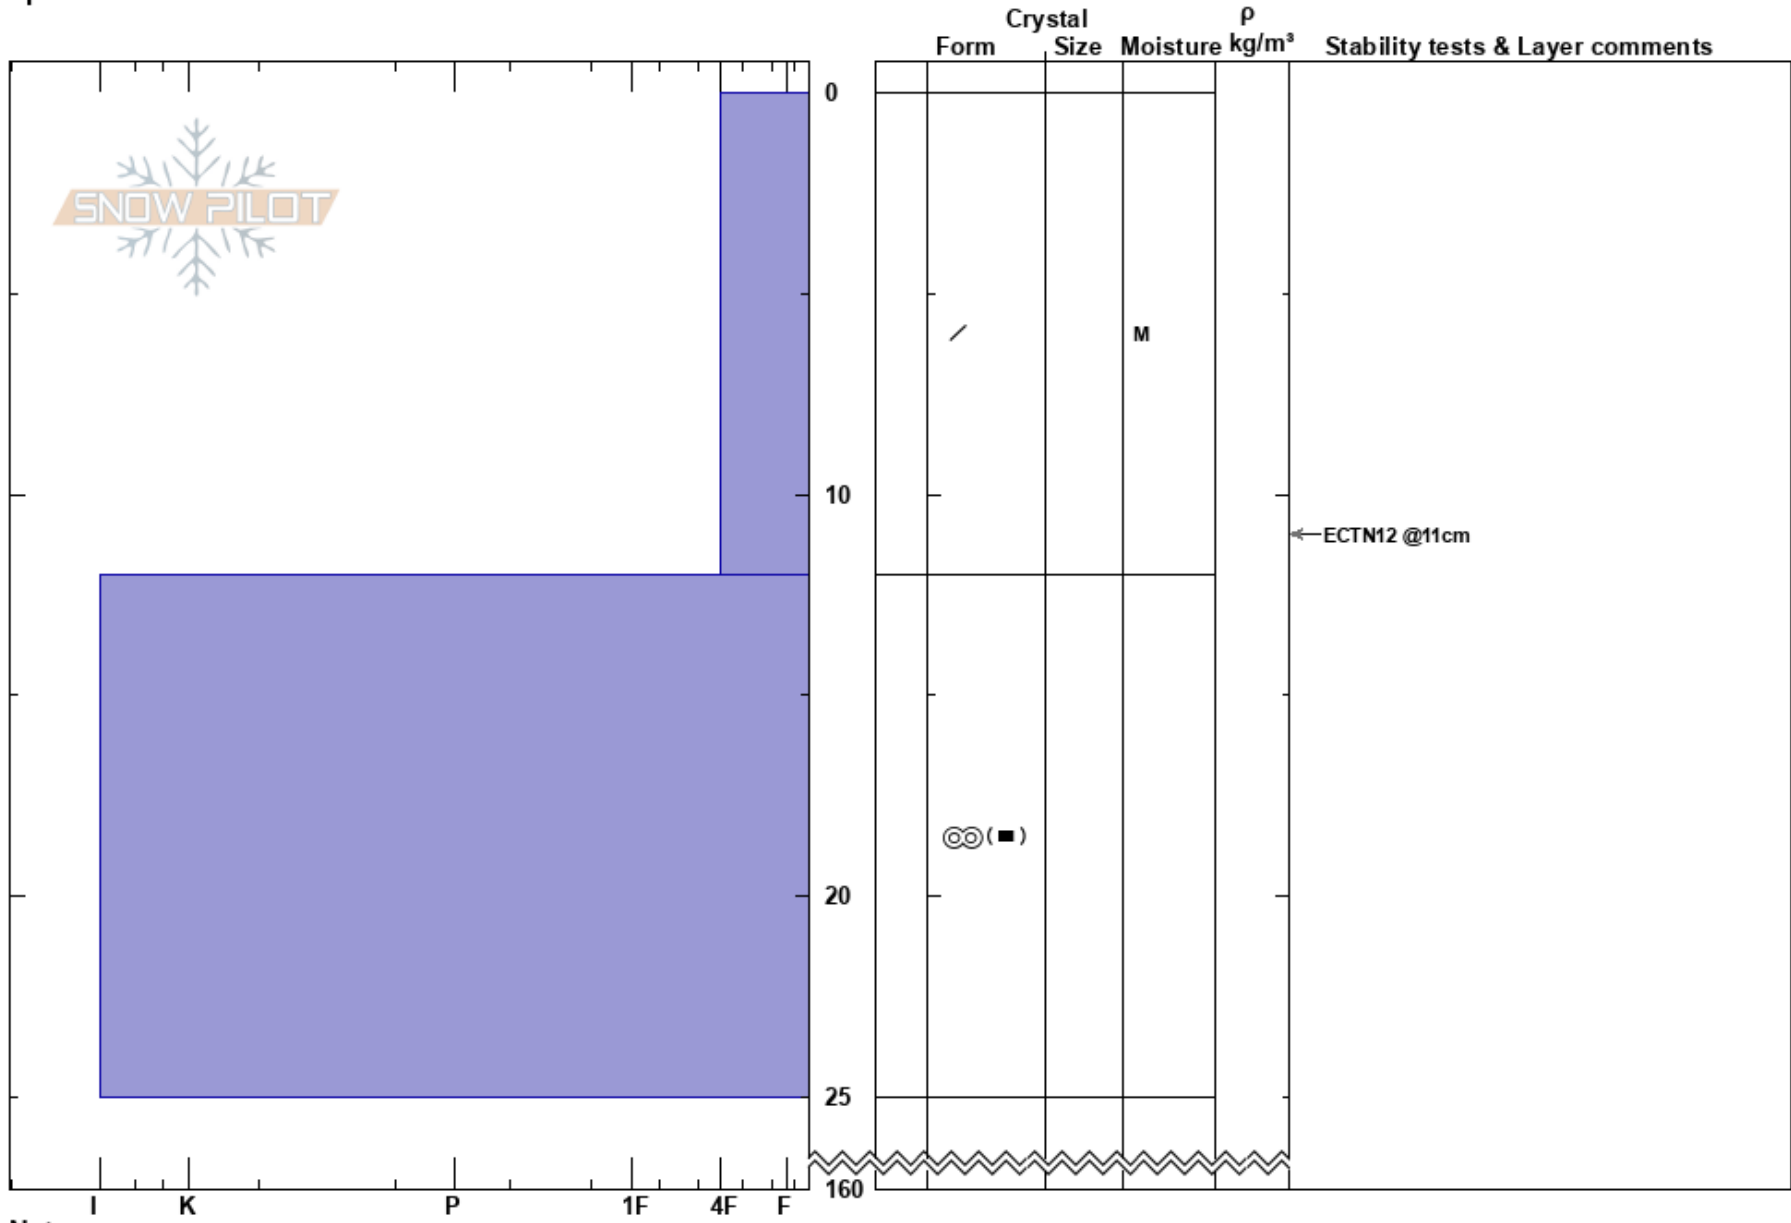

Välliste
 Välliste
 Sweden
Elevation: 950 m
Aspect: NE
Specifics:

Oskar Brodén
 29/04/2024 - 10:45
Co-ord: 63.27114N, 13.13351E
Slope Angle: 22°
Wind Loading:

Stability:
Air Temperature: 0°C
Sky Cover: X
Precipitation: NO
Wind: E Light Breeze

HS:160

Layer Notes:

Notes: