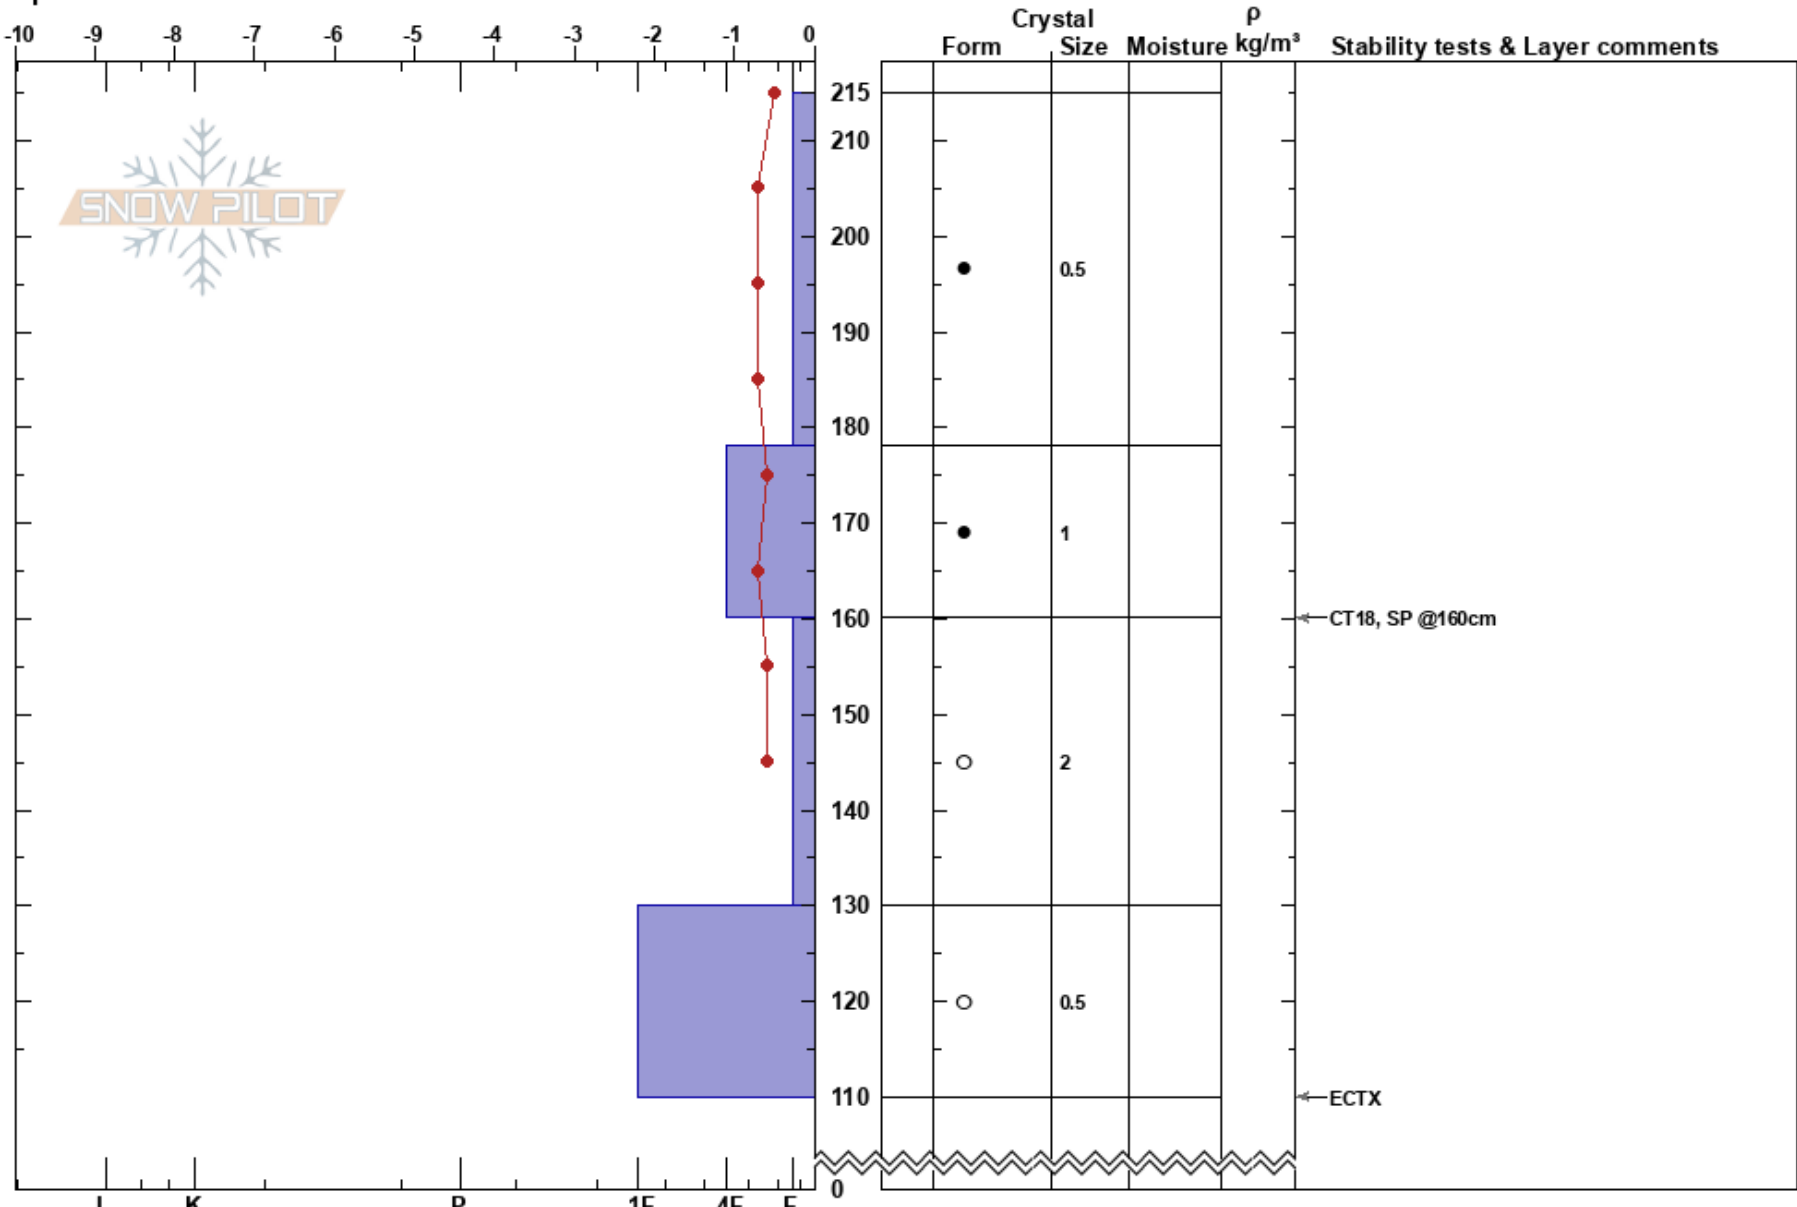

East portal
 James Peak Wilderness
 CO
Elevation: 10600 ft
Aspect: E
Specifics:

Austin Willbern
 04/28/2024 - 11:30am
Co-ord: 39.90060N, -105.66760W
Slope Angle: 38°
Wind Loading:

Stability:
Air Temperature: -2.1°C **PF:**40 **HS:**215 **Layer Notes:** 160-130cm:Problematic layer
Sky Cover: BKN
Precipitation: S-1
Wind: Light Breeze