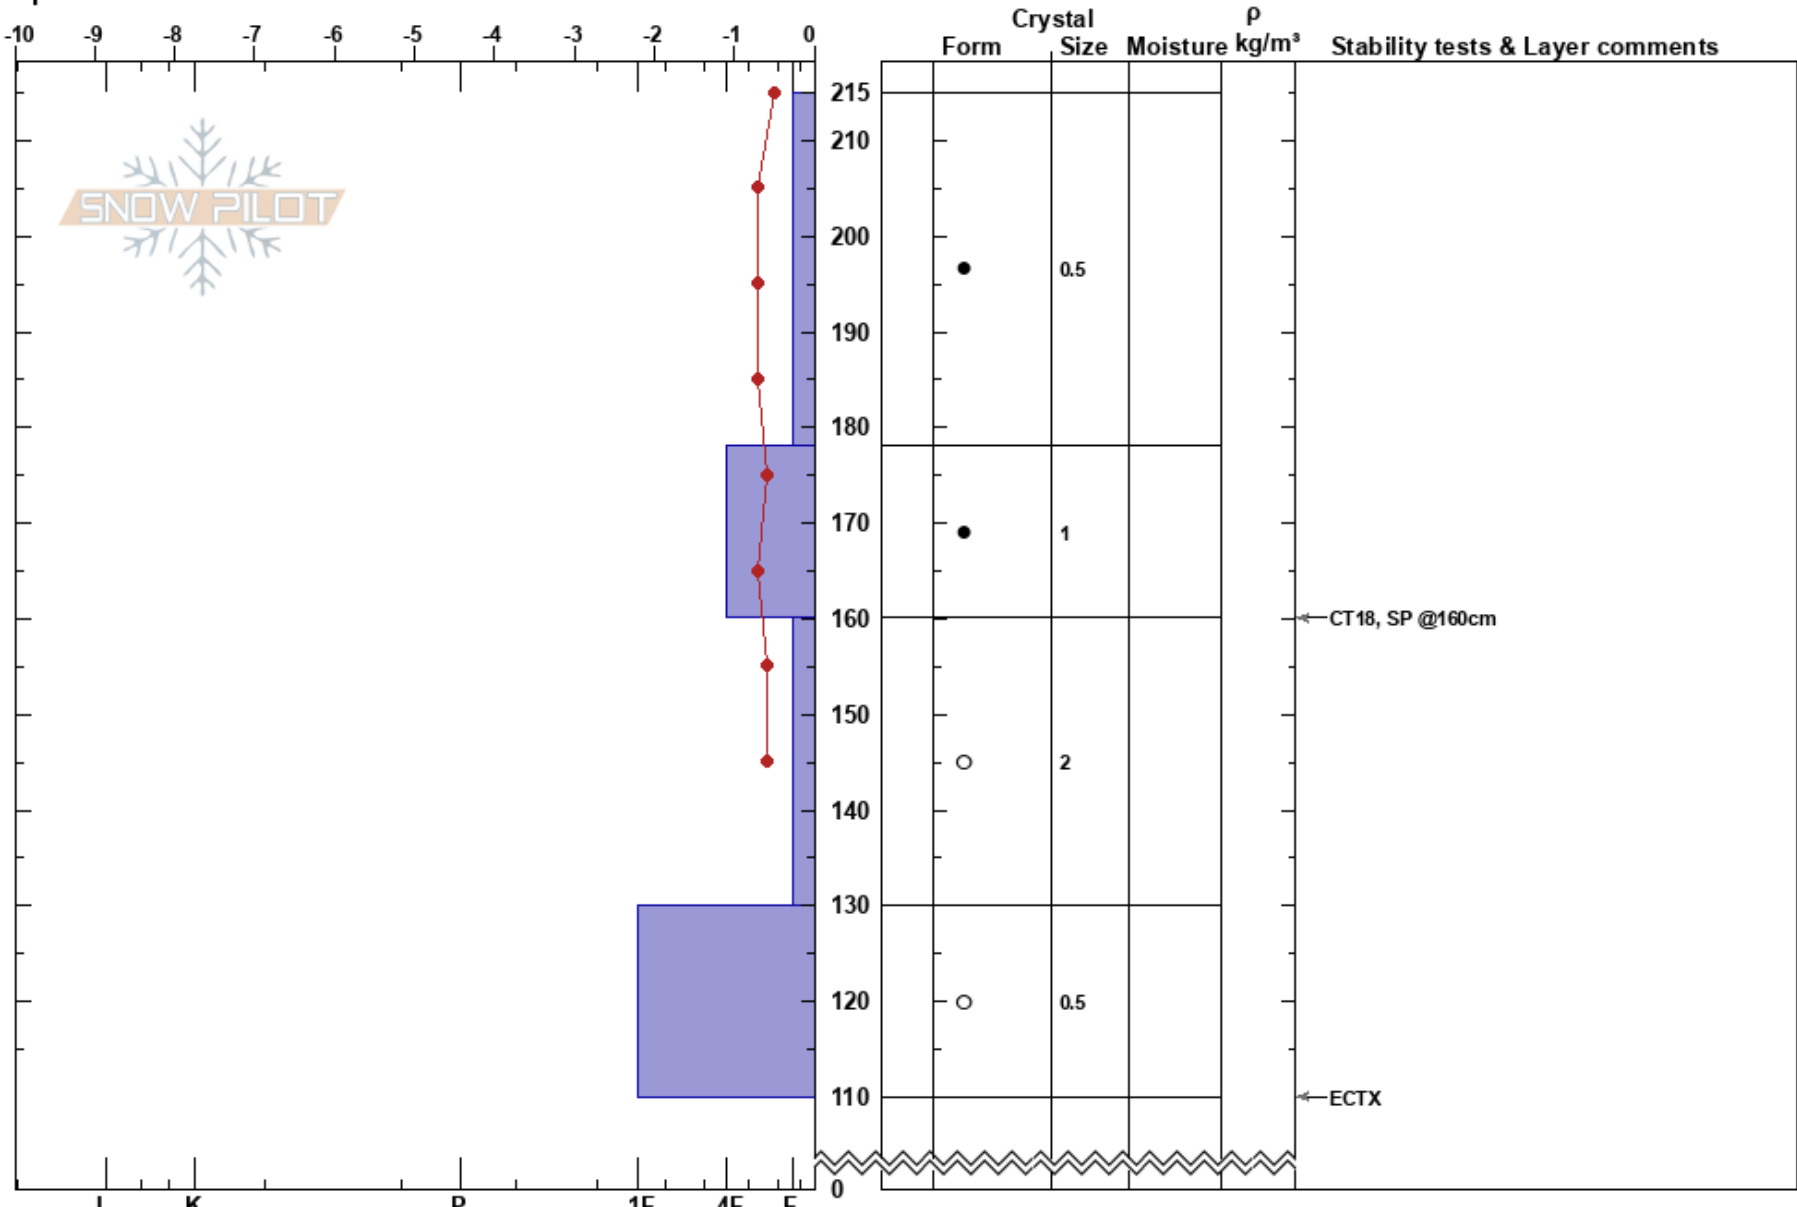

East portal
James Peak Wilderness
CO
Elevation: 10600 ft
Aspect: E
Specifics:

Austin Willbern
04/28/2024 - 11:30am
Co-ord: 39.90060N, -105.66760W
Slope Angle: 38°
Wind Loading:

Stability:
Air Temperature: -2.1°C
Sky Cover: BKN
Precipitation: S-1
Wind: Light Breeze

HS:215
PF:40
160-130cm:Problematic layer

Notes: