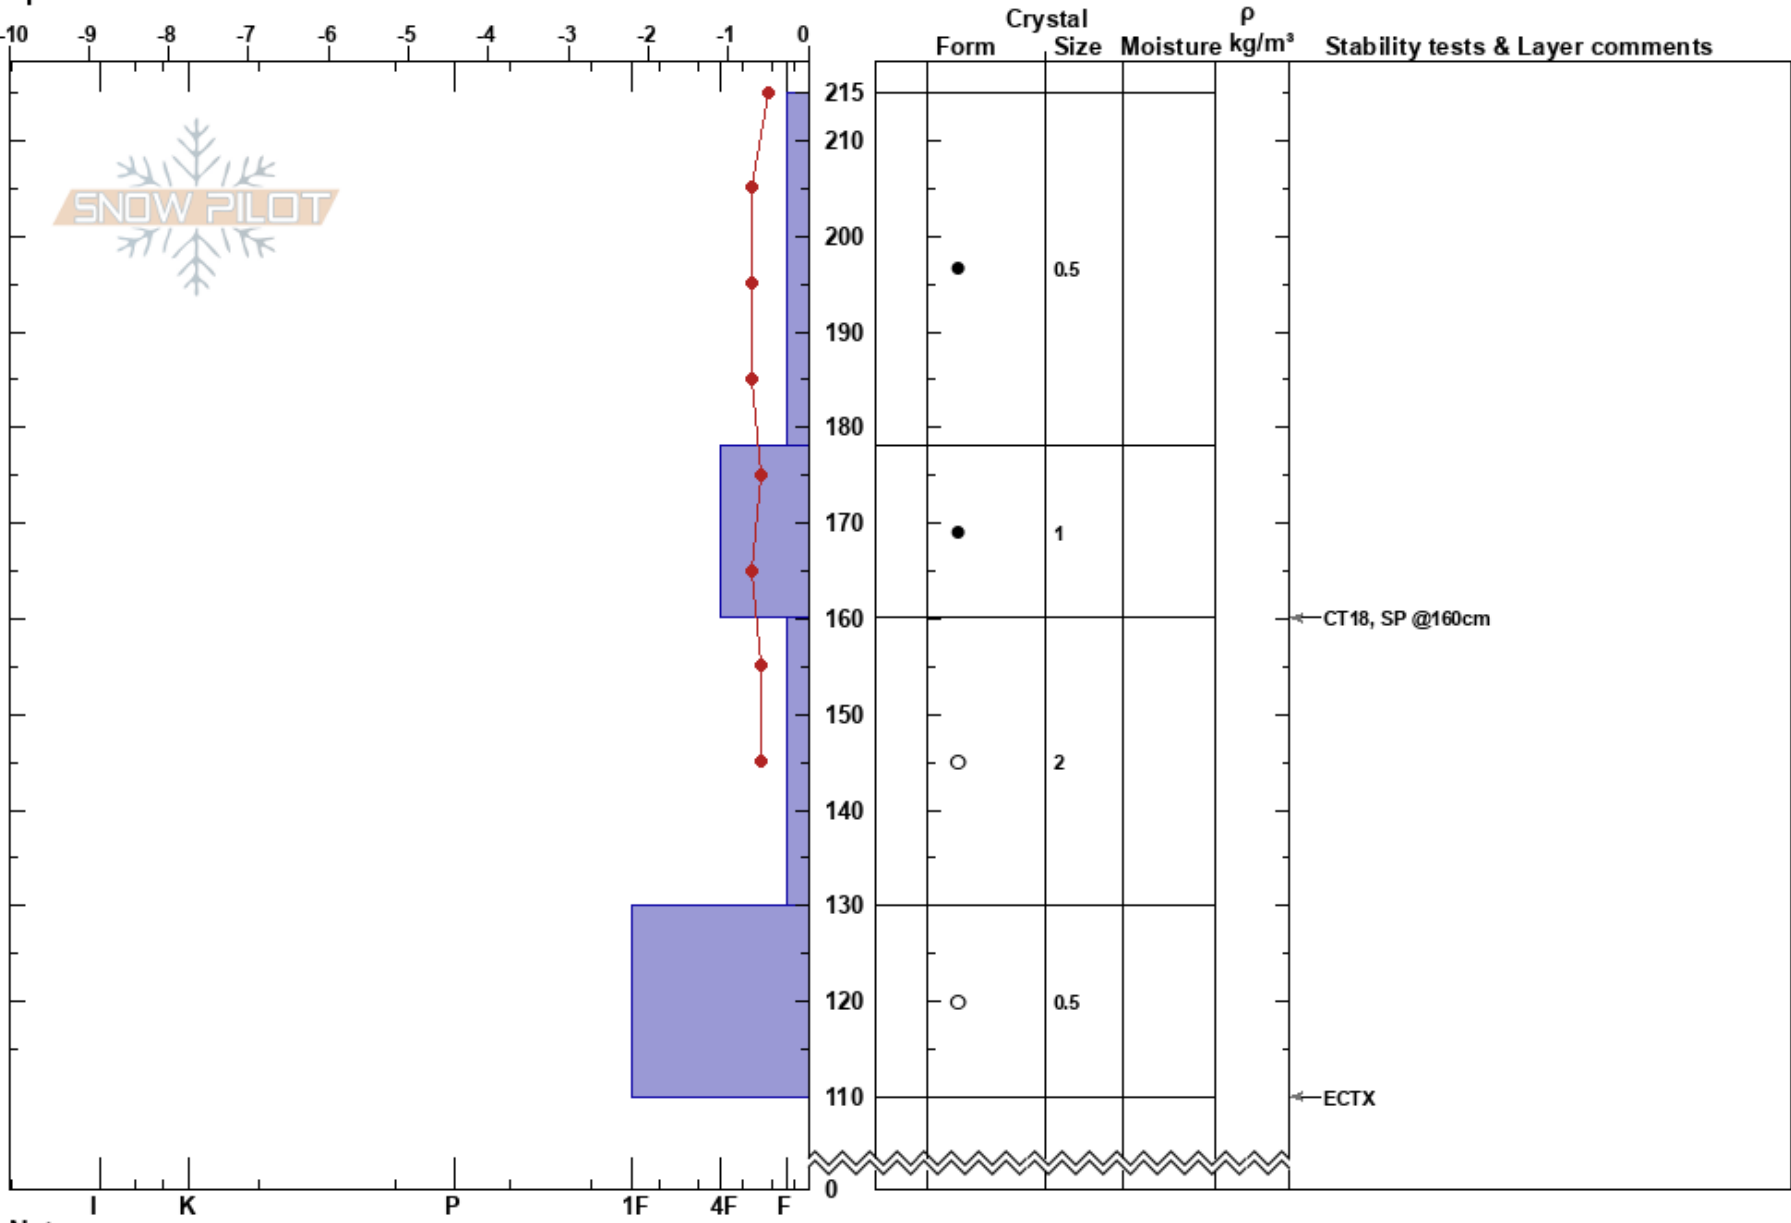

East portal Austin Willbern
 James Peak Wilderness 04/28/2024 - 11:30am
 CO Co-ord: 39.90060N, -105.66760W
 Elevation: 10600 ft Slope Angle: 38°
 Aspect: E Wind Loading:
 Specifics:

Stability: HS:215 Layer Notes:
 Air Temperature: -2.1°C PF:40 160-130cm:Problematic layer
 Sky Cover: BKN
 Precipitation: S-1
 Wind: Light Breeze