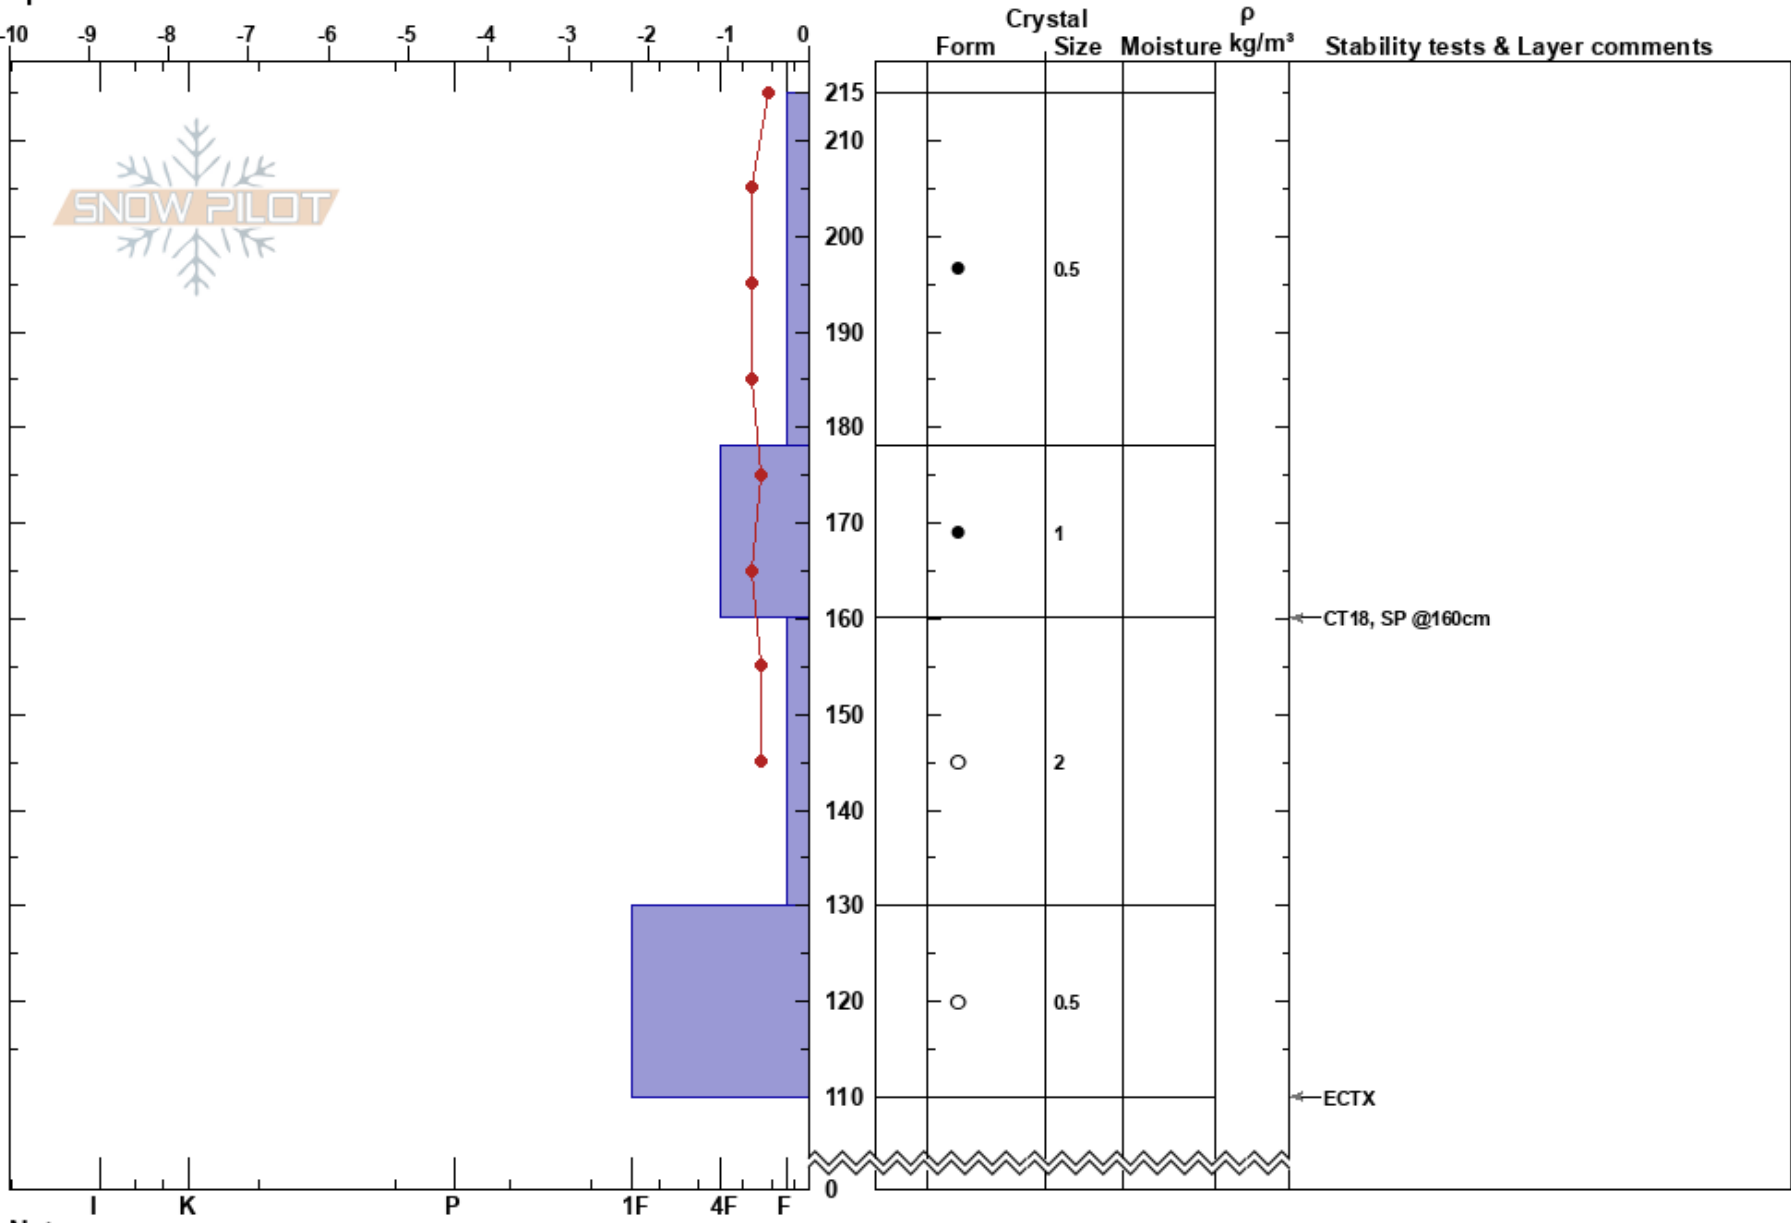

East portal
 James Peak Wilderness
 CO
Elevation: 10600 ft
Aspect: E
Specifics:

Austin Willbern
 04/28/2024 - 11:30am
Co-ord: 39.90060N, -105.66760W
Slope Angle: 38°
Wind Loading:

Stability:
Air Temperature: -2.1°C **PF:**40 **160-130cm:**Problematic layer
Sky Cover: BKN
Precipitation: S-1
Wind: Light Breeze