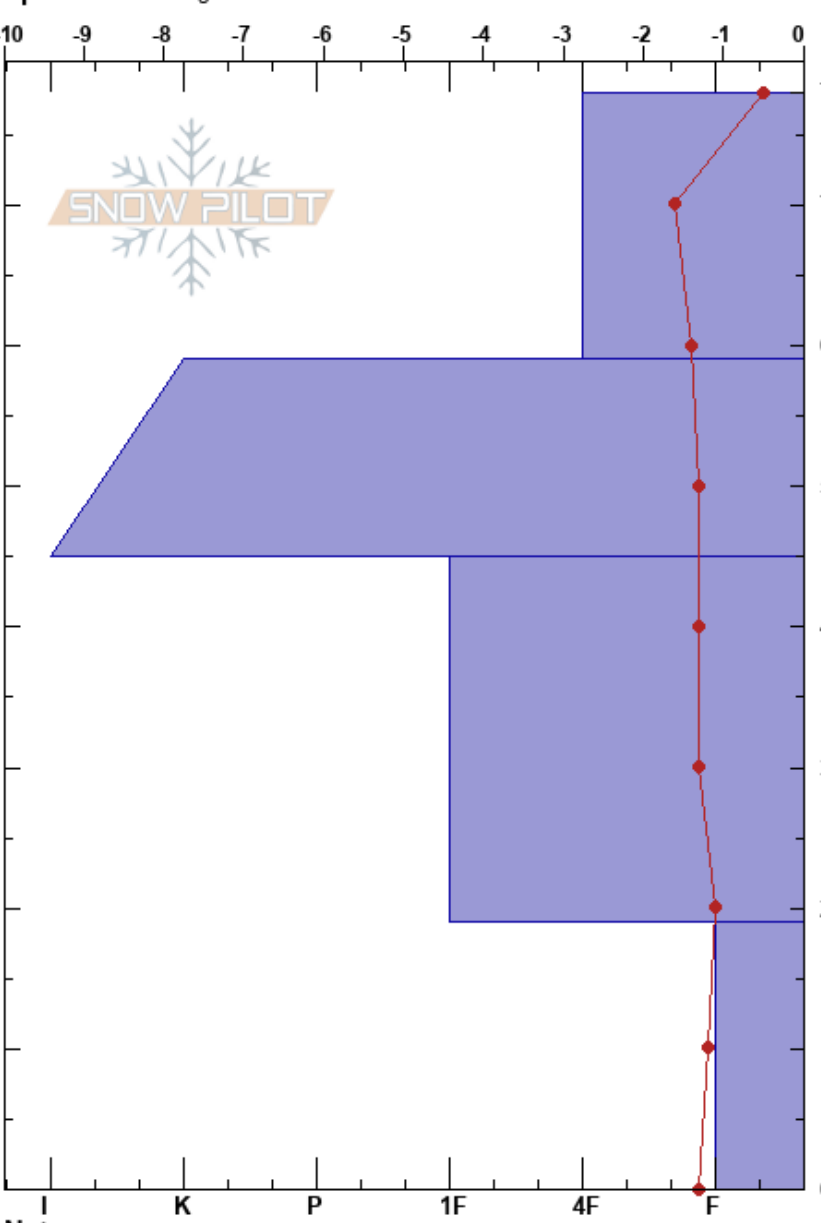

Spike
 Arapahoe Basin Ski Area 04/28/2024 - 2:20pm
 CO
Elevation: 11425 ft
Aspect: 335°
Specifics: Pit dug in a Ski Area

Julian Caballero
Co-ord: 39.63580N, -105.87760W
Slope Angle: 28°
Wind Loading: no

Stability: HS:78
Layer Notes: 19-0cm: Problematic layer

Sky Cover: BKN
Precipitation: S-1
Wind: NW Calm

Form	Crystal		ρ kg/m ³	Stability tests & Layer comments
	Size	Moisture		
+				
/				
⊙(■)	1			
•	1-3			
⊖	2-4			